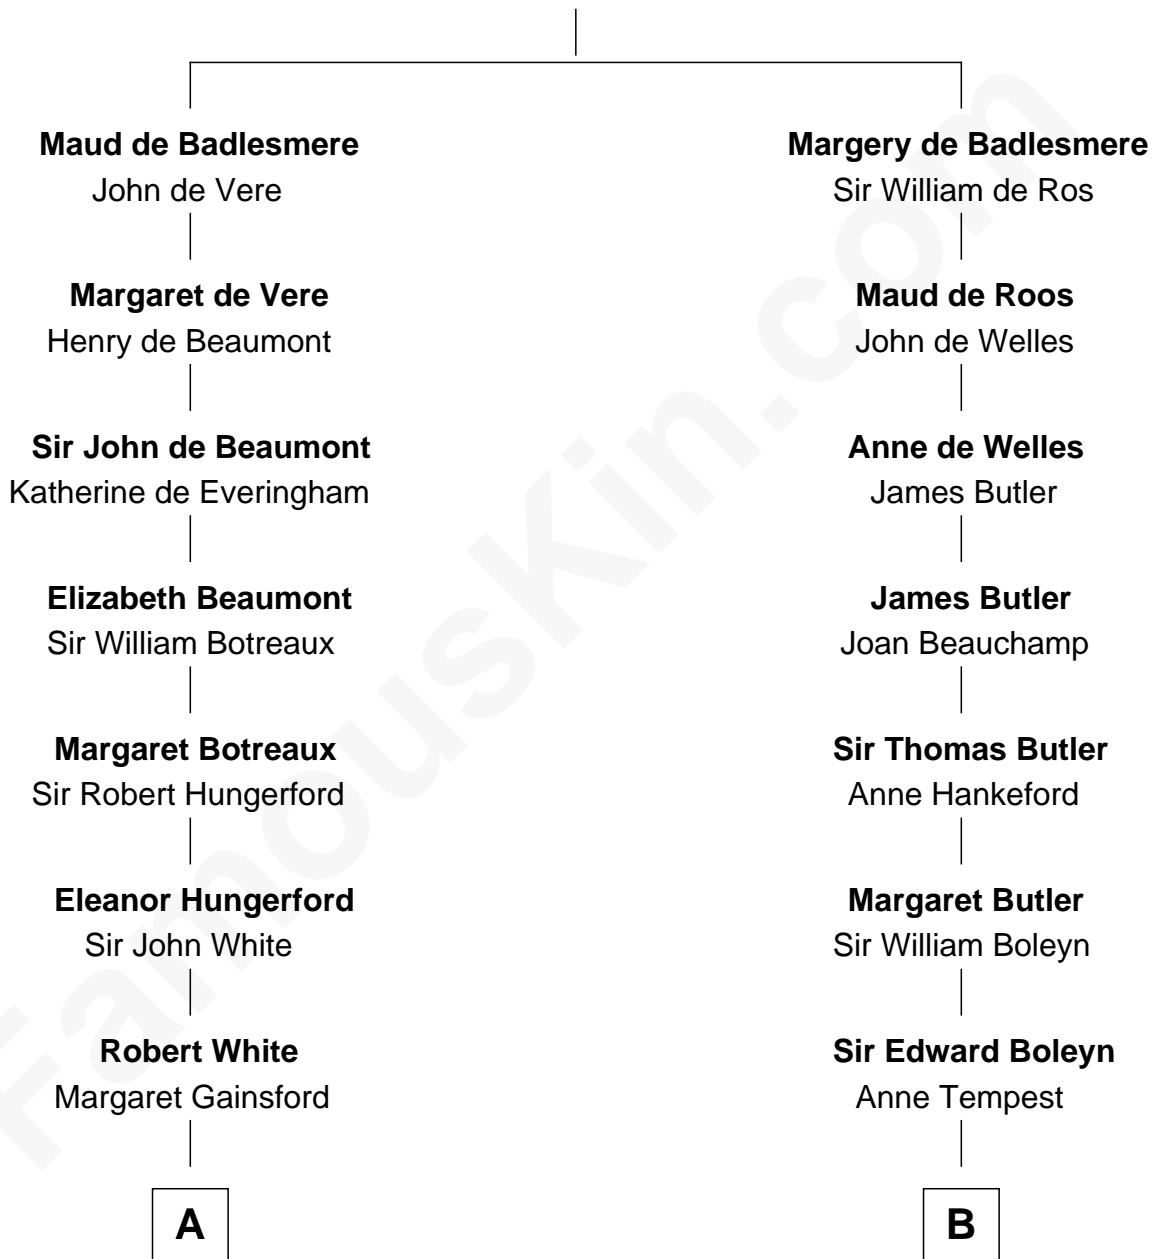

FamousKin.com
Relationship Chart of
Susana Ferrari Billinghurst
Argentine Aviation Pioneer

15th cousin 5 times removed of

William Floyd

Signer of the Declaration of Independence

Bartholomew de Badlesmere

Margaret de Clare

C

—
Daniel Mariano Billinghamurst

Mercedes Merzano

—
Lisandro Billinghamurst

Ana Kidd

—
Rosa Laureana Billinghamurst

Alfredo Ferrari

—
Susana Ferrari Billinghamurst

Argentine Aviation Pioneer

FamousKin.com