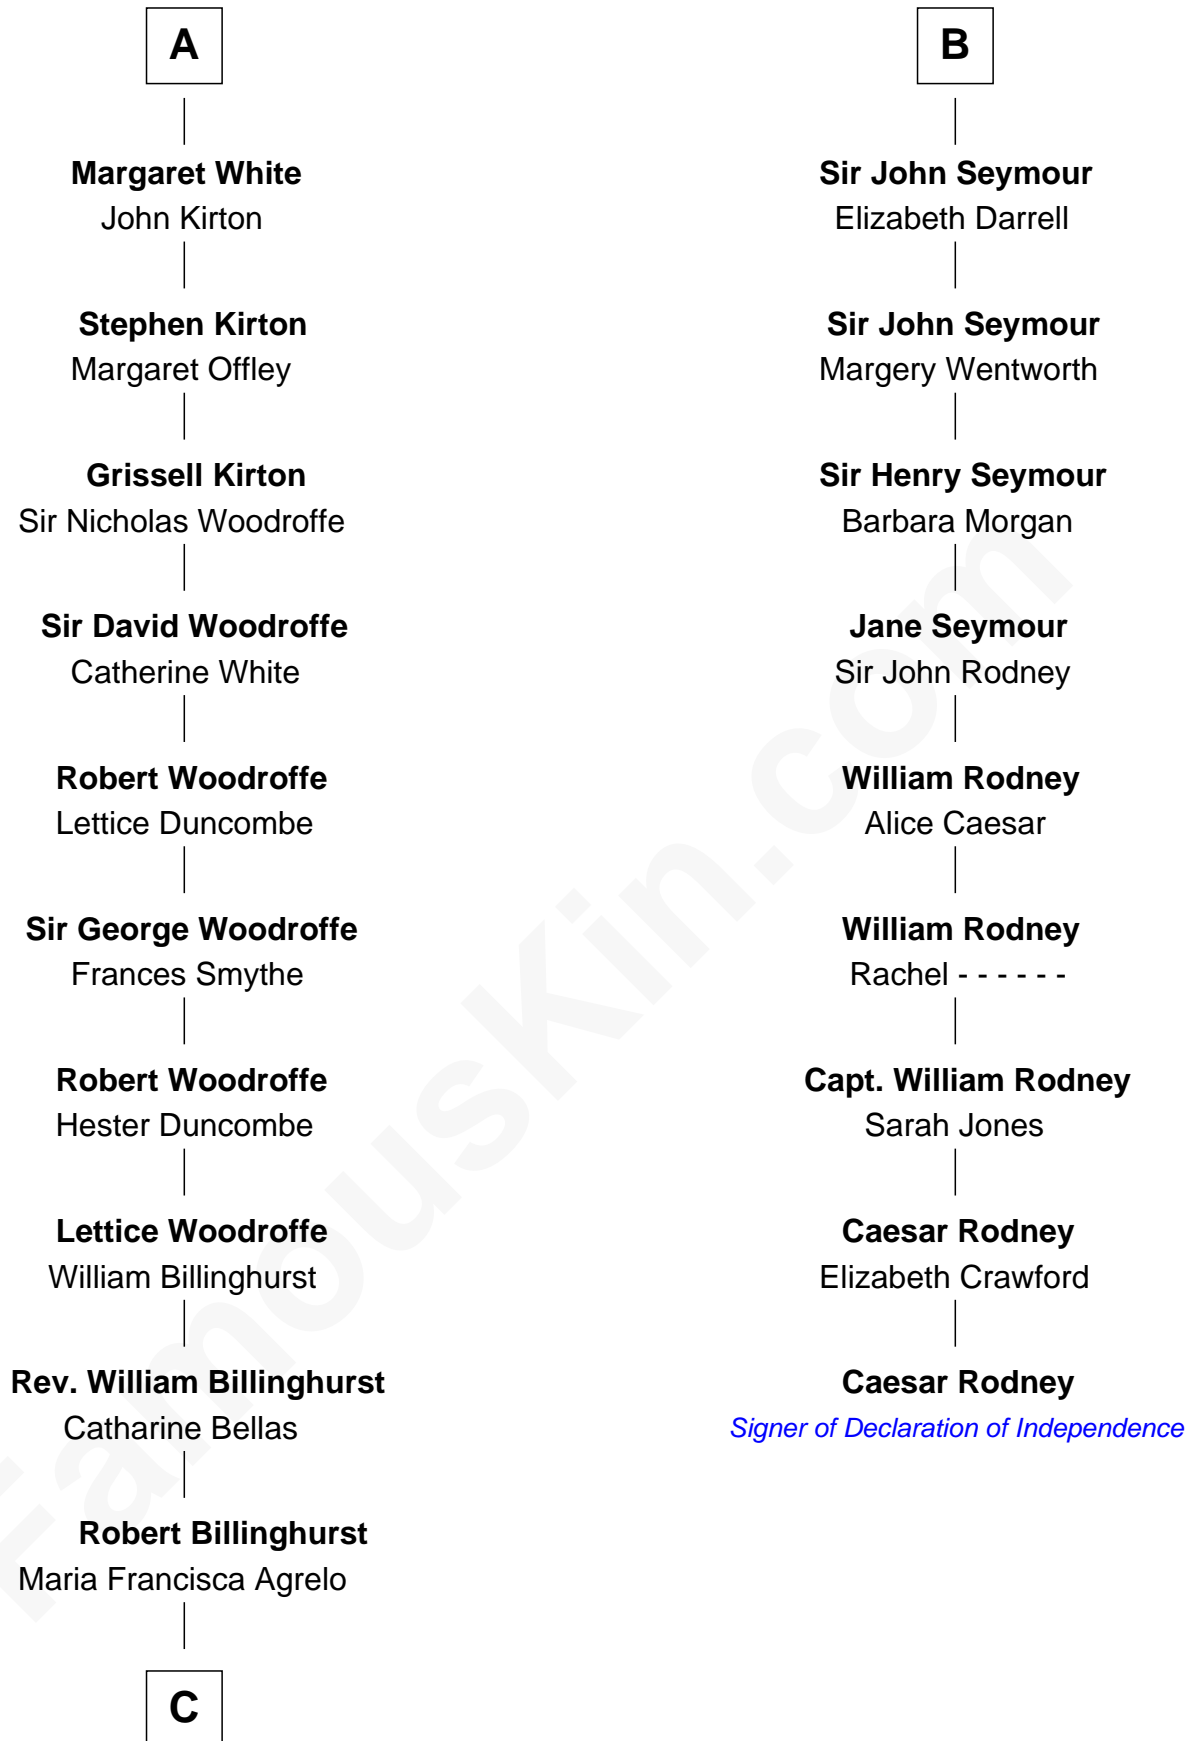

FamousKin.com
Relationship Chart of
Susana Ferrari Billinghamurst
Argentine Aviation Pioneer

15th cousin 5 times removed of

Caesar Rodney

Signer of the Declaration of Independence

C

—
Daniel Mariano Billinghamurst

Mercedes Merzano

—
Lisandro Billinghamurst

Ana Kidd

—
Rosa Laureana Billinghamurst

Alfredo Ferrari

—
Susana Ferrari Billinghamurst

Argentine Aviation Pioneer

FamousKin.com