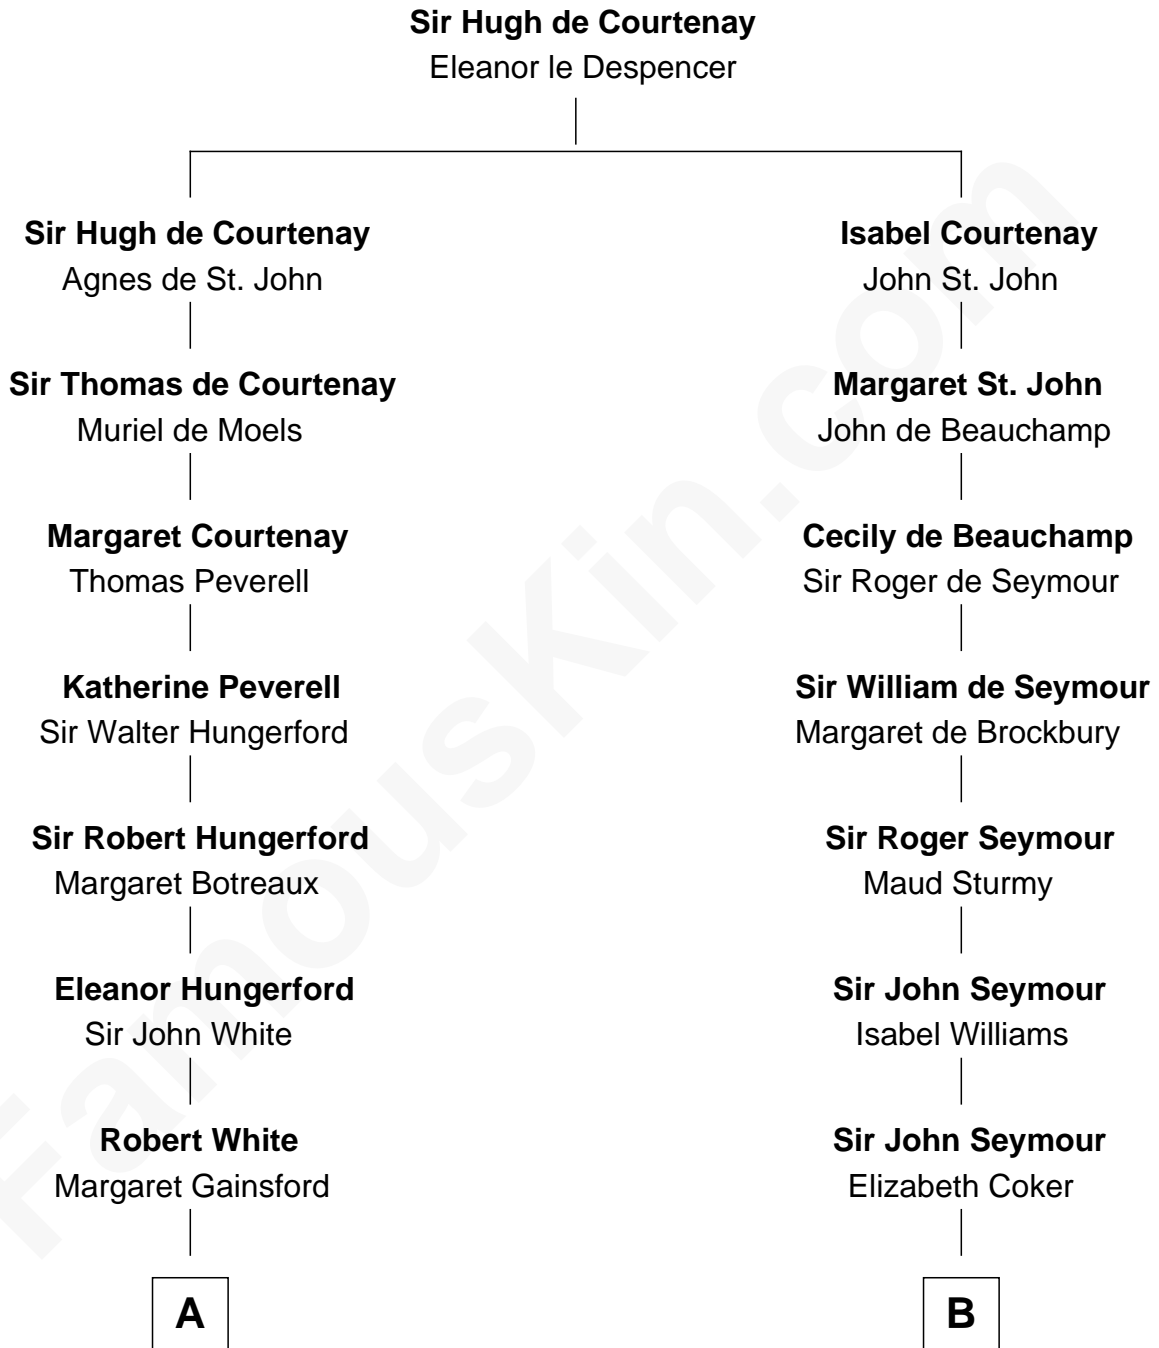

FamousKin.com
Relationship Chart of
Susana Ferrari Billinghamurst
Argentine Aviation Pioneer

15th cousin 5 times removed of

Caesar Rodney

Signer of the Declaration of Independence

C

—
Daniel Mariano Billinghamurst

Mercedes Merzano

—
Lisandro Billinghamurst

Ana Kidd

—
Rosa Laureana Billinghamurst

Alfredo Ferrari

—
Susana Ferrari Billinghamurst

Argentine Aviation Pioneer

FamousKin.com