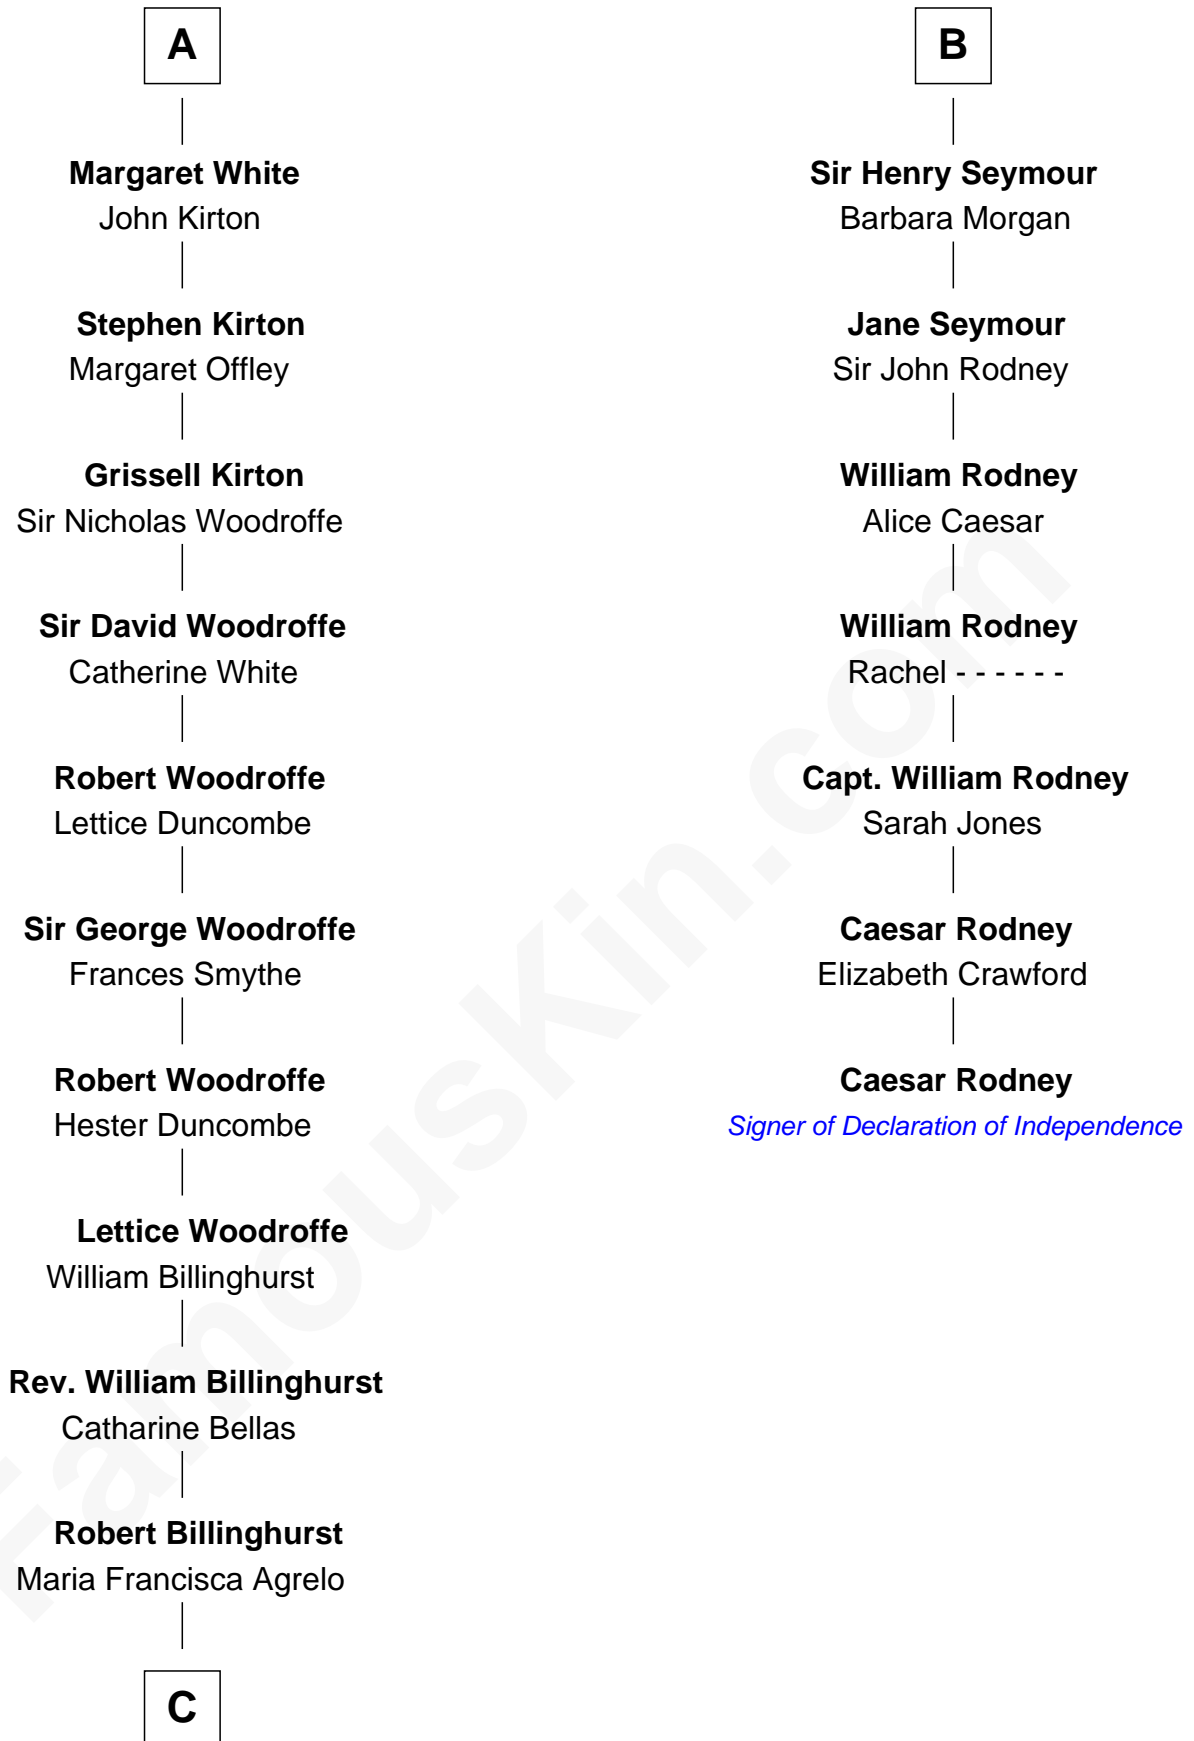

**FamousKin.com**  
**Relationship Chart of**  
**Susana Ferrari Billinghurst**  
*Argentine Aviation Pioneer*

**13th cousin 7 times removed of**

**Caesar Rodney**

*Signer of the Declaration of Independence*

**C**

—  
**Daniel Mariano Billinghamurst**

Mercedes Merzano

—  
**Lisandro Billinghamurst**

Ana Kidd

—  
**Rosa Laureana Billinghamurst**

Alfredo Ferrari

—  
**Susana Ferrari Billinghamurst**