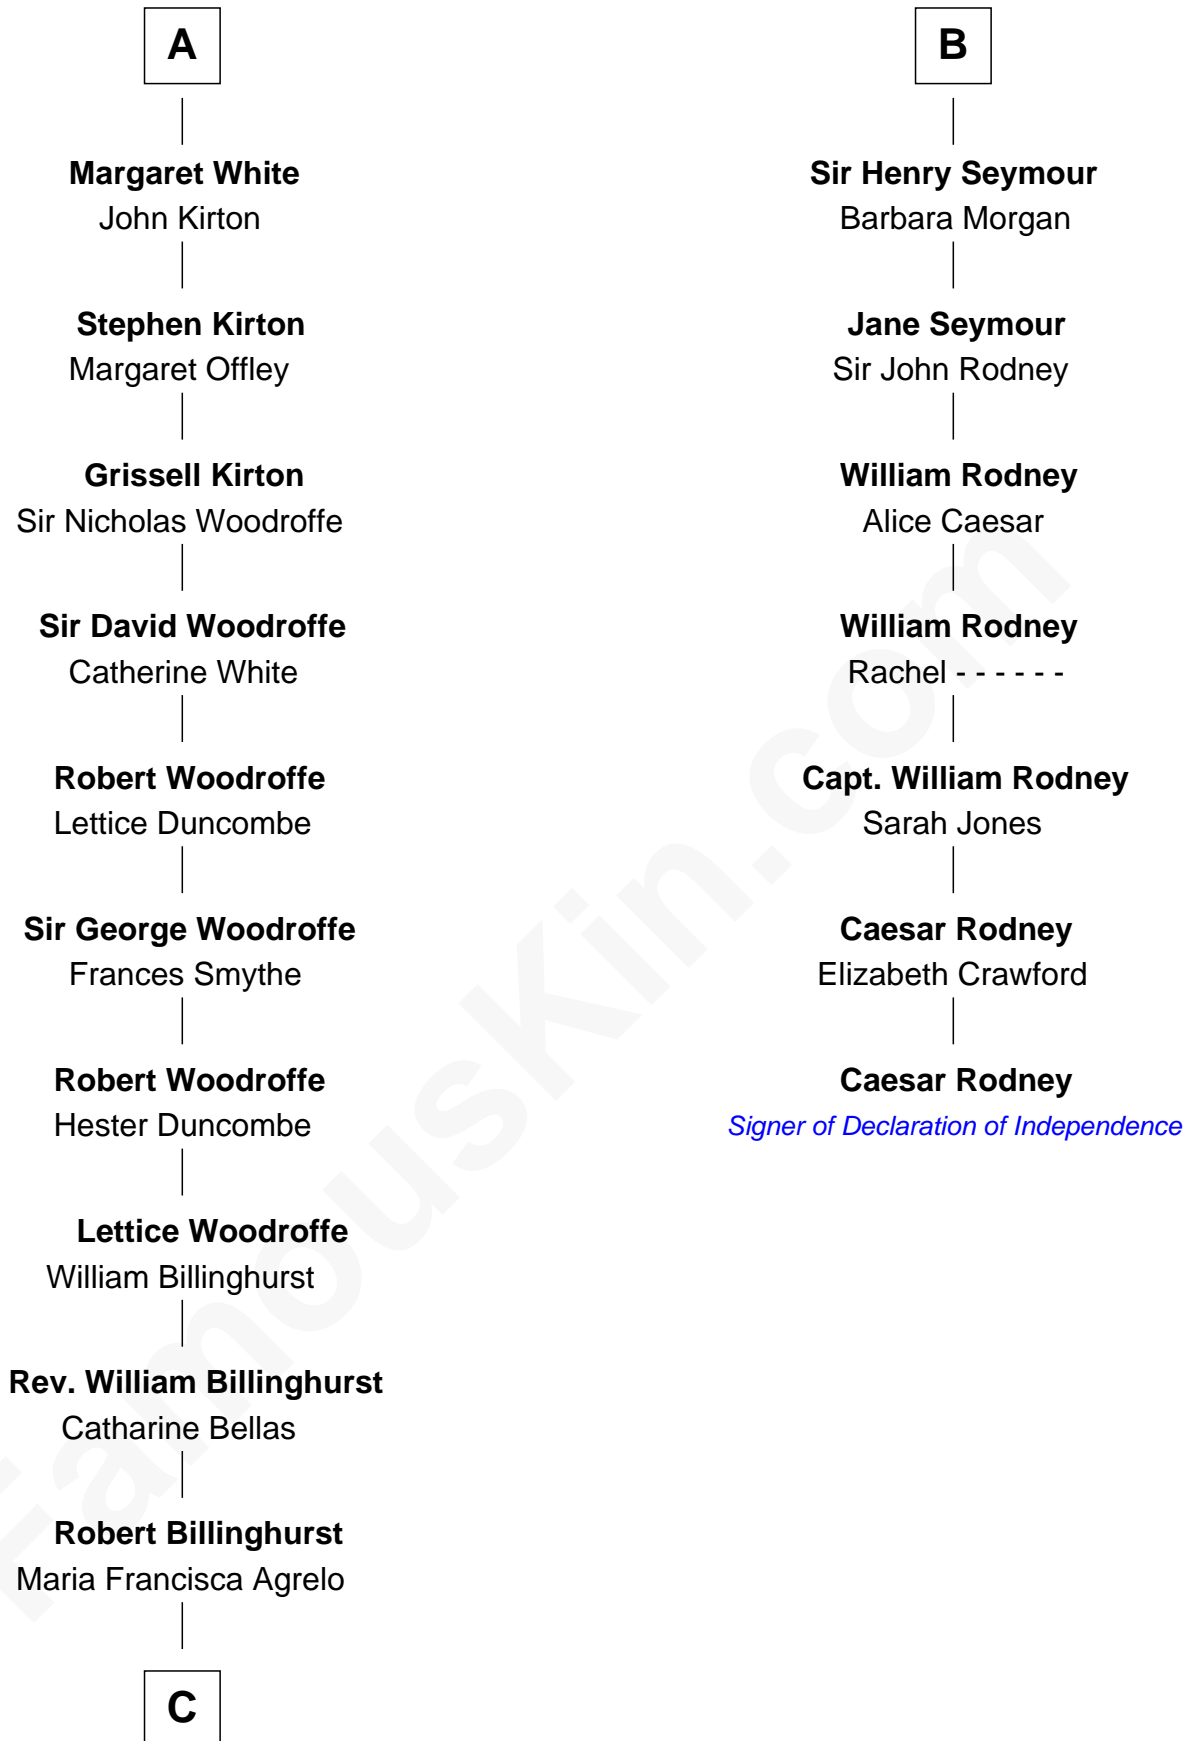

**FamousKin.com**  
**Relationship Chart of**  
**Susana Ferrari Billinghurst**  
*Argentine Aviation Pioneer*

**13th cousin 7 times removed of**

**Caesar Rodney**

*Signer of the Declaration of Independence*

**Bartholomew de Badlesmere**

Margaret de Clare

**C**

—  
**Daniel Mariano Billinghamurst**

Mercedes Merzano

—  
**Lisandro Billinghamurst**

Ana Kidd

—  
**Rosa Laureana Billinghamurst**

Alfredo Ferrari

—  
**Susana Ferrari Billinghamurst**

*Argentine Aviation Pioneer*

FamousKin.com