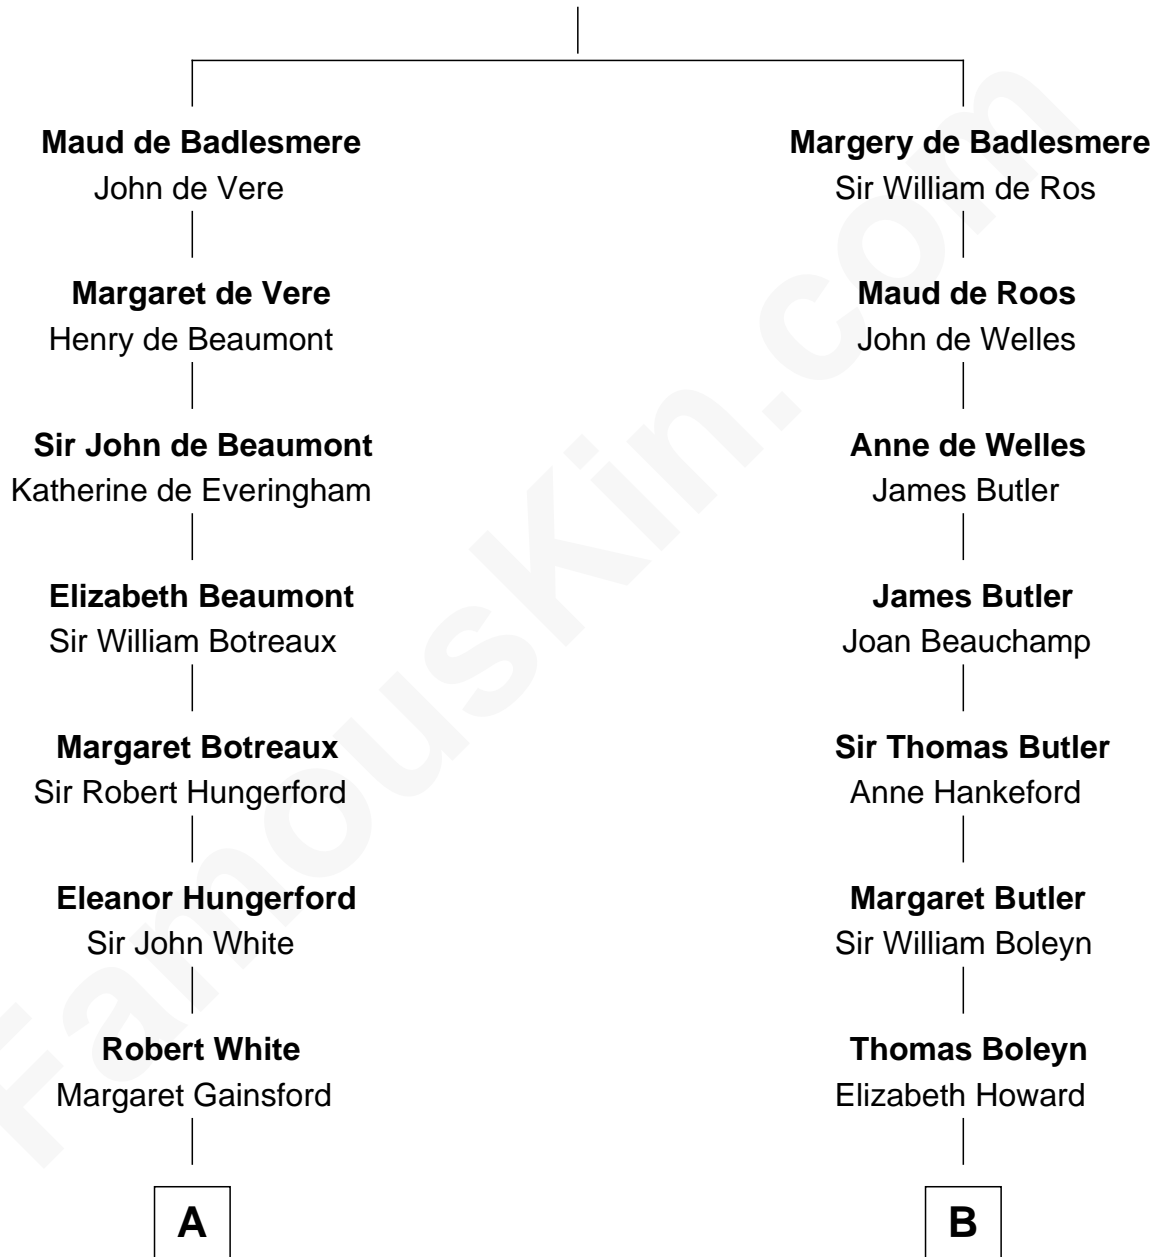

**FamousKin.com**  
**Relationship Chart of**  
**Susana Ferrari Billinghurst**  
*Argentine Aviation Pioneer*

**8th cousin 12 times removed of**  
**Queen Elizabeth I**  
*Queen of England*

**Bartholomew de Badlesmere**  
 Margaret de Clare

**C**

—  
**Daniel Mariano Billinghamurst**

Mercedes Merzano

—  
**Lisandro Billinghamurst**

Ana Kidd

—  
**Rosa Laureana Billinghamurst**

Alfredo Ferrari

—  
**Susana Ferrari Billinghamurst**