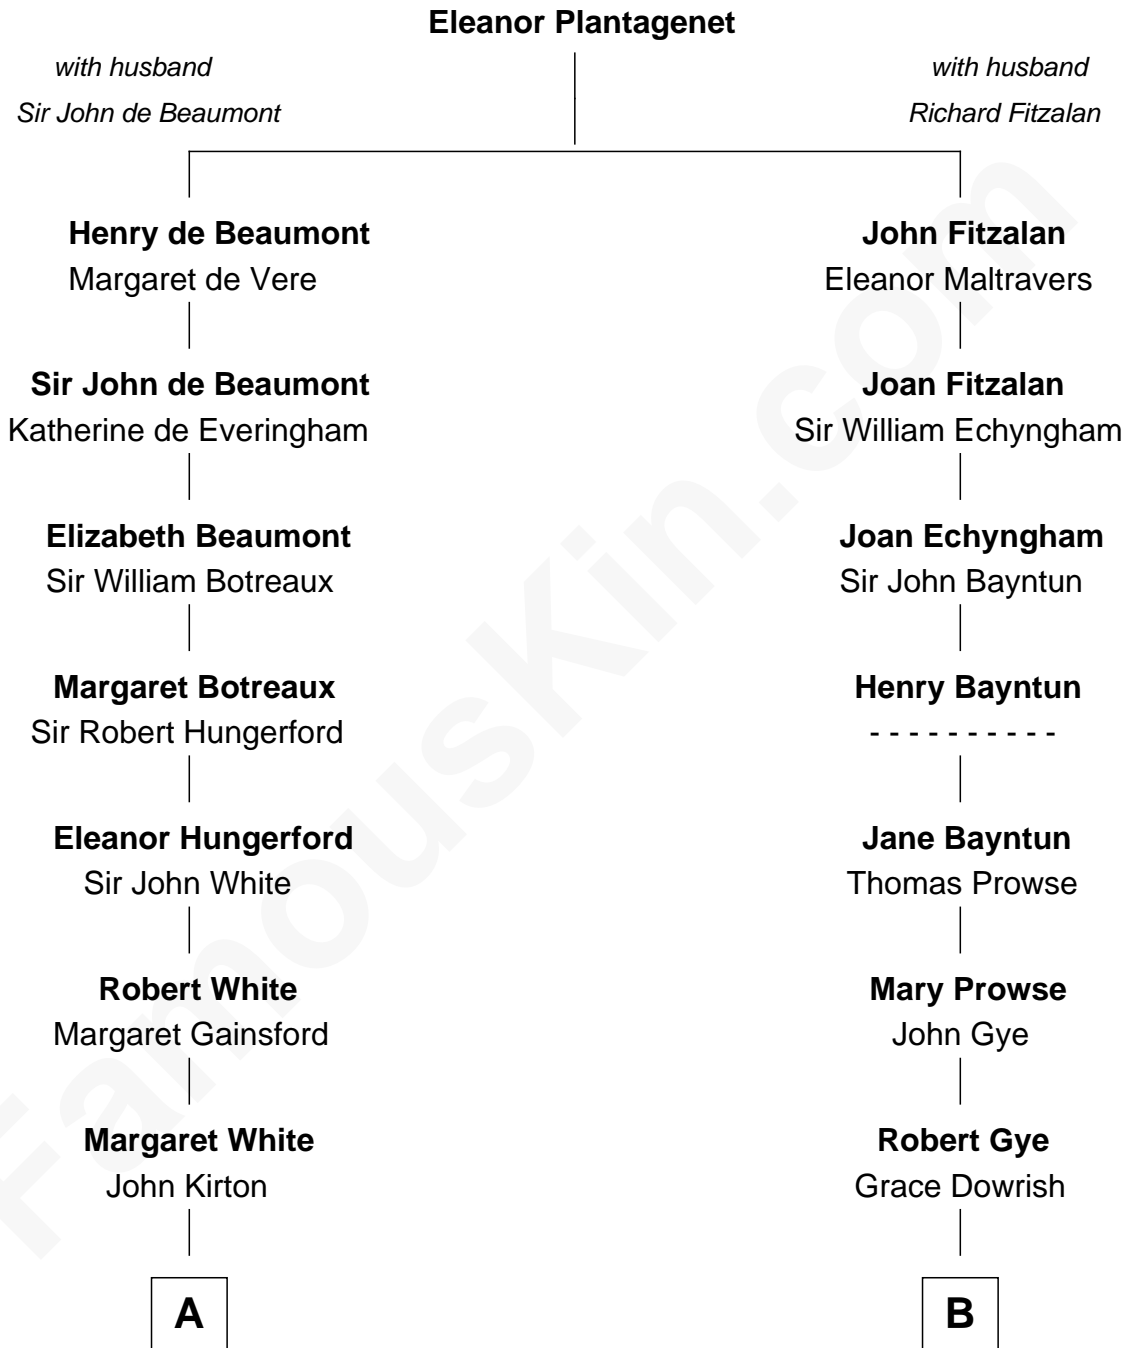

**FamousKin.com**  
**Relationship Chart of**  
**Susana Ferrari Billinghamurst**  
*Argentine Aviation Pioneer*

18th cousin 1 time removed of  
**Barbara (Pierce) Bush**  
*First Lady of President George H.W. Bush*

**C**

**Lisandro Billinghamurst**

Ana Kidd

**Rosa Laureana Billinghamurst**

Alfredo Ferrari

**Susana Ferrari Billinghamurst**

*Argentine Aviation Pioneer*

**D**