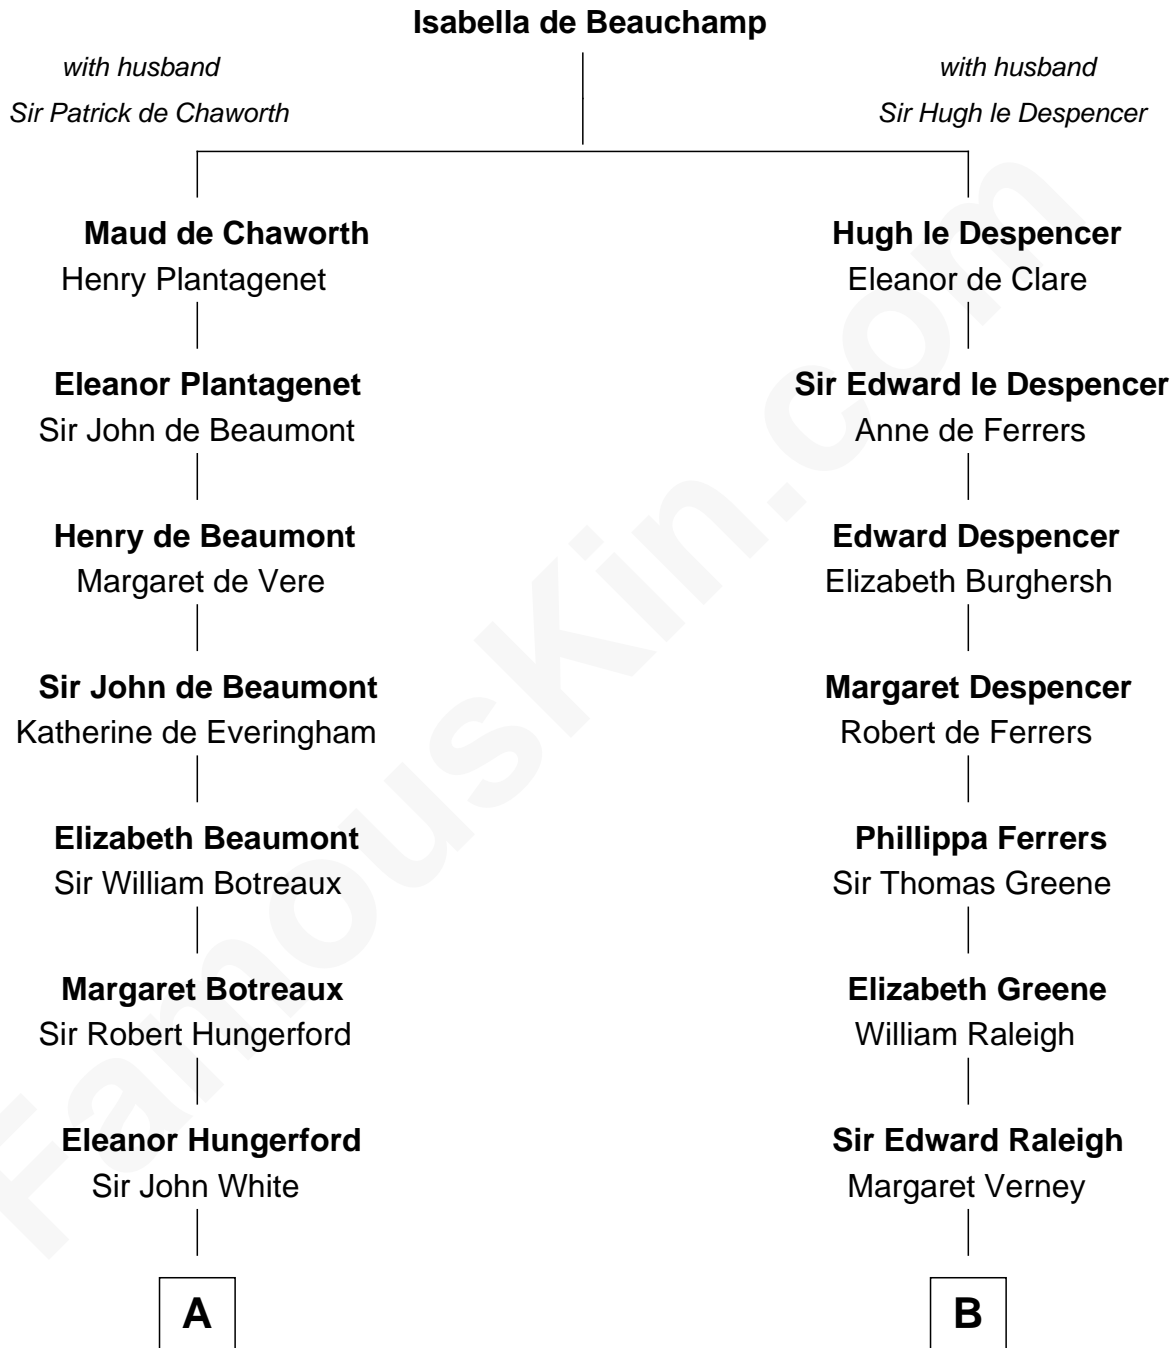

**FamousKin.com**  
**Relationship Chart of**  
**Susana Ferrari Billinghamurst**  
*Argentine Aviation Pioneer*

**18th cousin 3 times removed of**  
**Lucretia (Rudolph) Garfield**  
*First Lady of President James Garfield*

**C**

**Robert Billinghamurst**  
Maria Francisca Agrelo

**Daniel Mariano Billinghamurst**  
Mercedes Merzano

**Lisandro Billinghamurst**  
Ana Kidd

**Rosa Laureana Billinghamurst**  
Alfredo Ferrari

**Susana Ferrari Billinghamurst**  
*Argentine Aviation Pioneer*

**D**

**Arabella Greene Mason**  
Zebulon Rudolph

**Lucretia (Rudolph) Garfield**  
*First Lady of James Garfield*

FamousKin.com