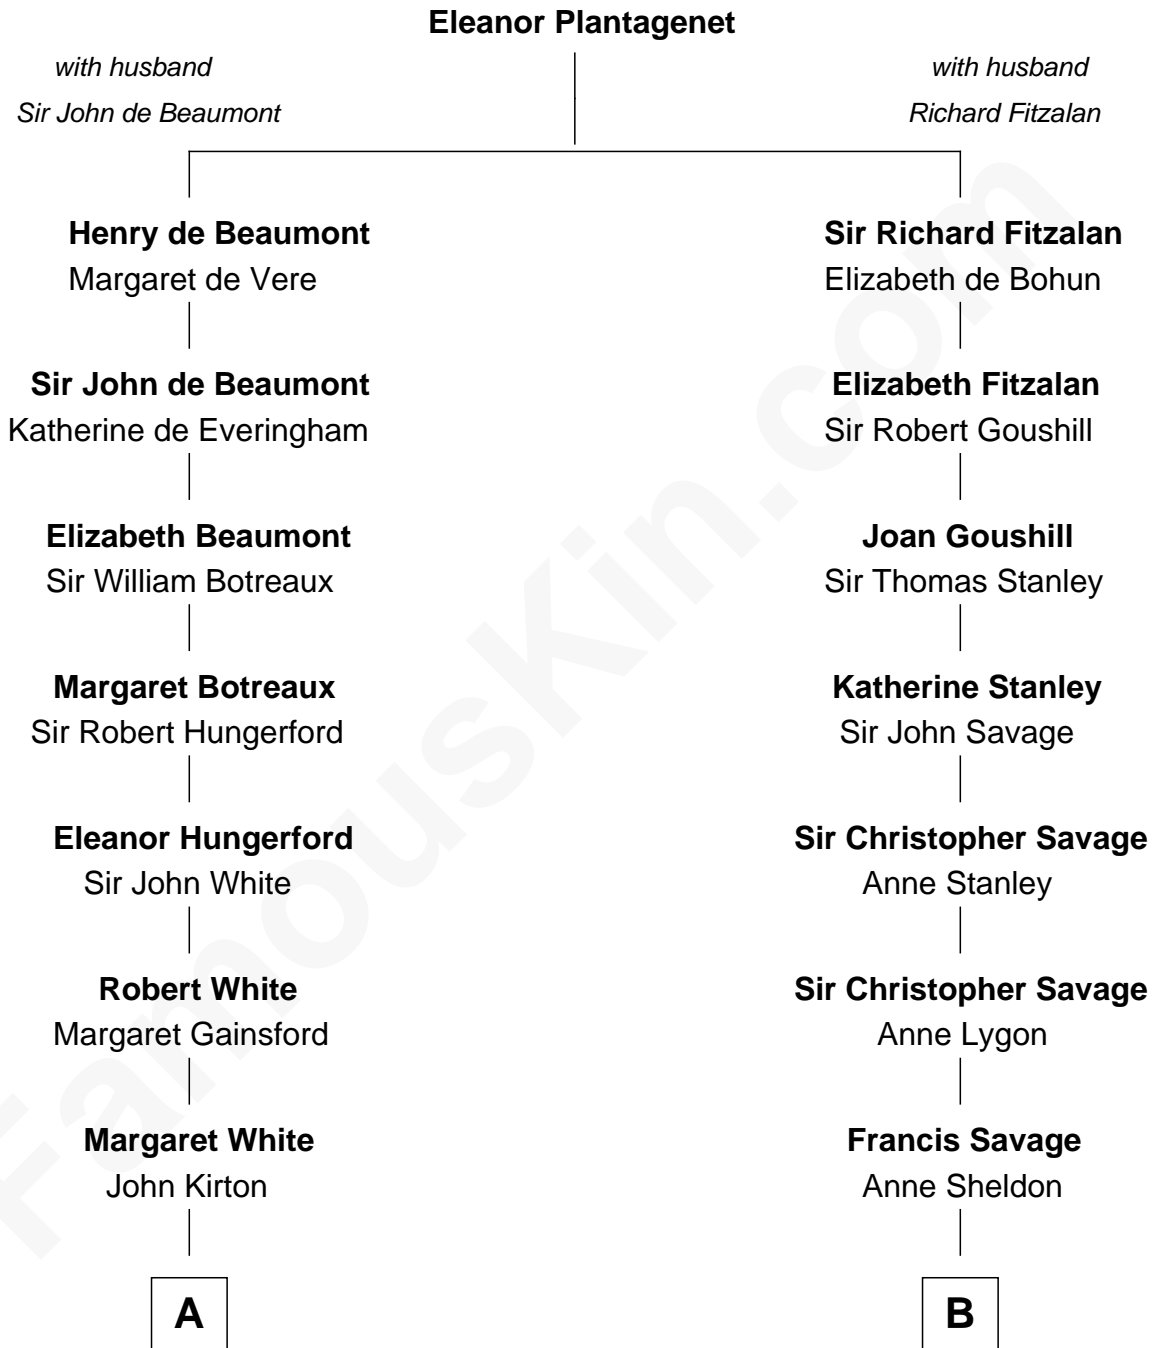

**FamousKin.com**  
**Relationship Chart of**  
**Susana Ferrari Billinghurst**  
*Argentine Aviation Pioneer*

18th cousin 1 time removed of

**Adlai Stevenson II**  
*31st Governor of Illinois*

**C**

**Lisandro Billinghamurst**

Ana Kidd

**Rosa Laureana Billinghamurst**

Alfredo Ferrari

**Susana Ferrari Billinghamurst**

*Argentine Aviation Pioneer*

**D**

**Lewis Green Stevenson**

Helen Louise Davis

**Adlai Stevenson II**

*31st Governor of Illinois*

FamousKin.com