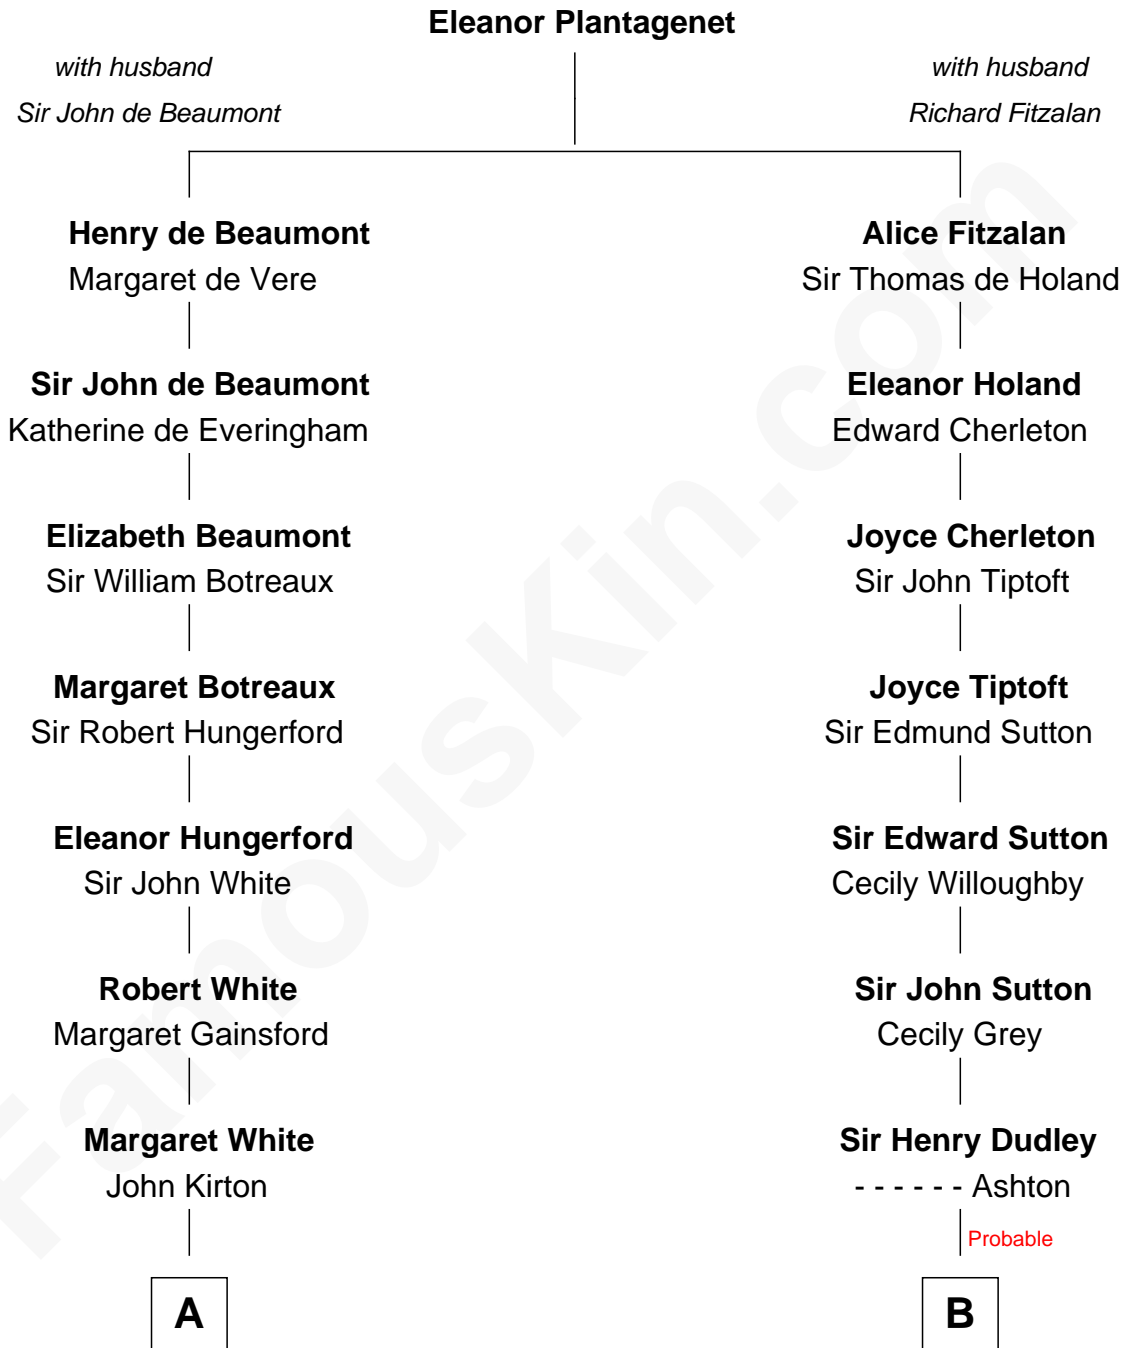

**FamousKin.com**  
**Relationship Chart of**  
**Susana Ferrari Billinghurst**  
*Argentine Aviation Pioneer*

14th cousin 5 times removed of

**Nicholas Gilman**  
*Signer of the U.S. Constitution*

**C**

—  
**Lisandro Billinghamurst**

Ana Kidd

—  
**Rosa Laureana Billinghamurst**

Alfredo Ferrari

—  
**Susana Ferrari Billinghamurst**

*Argentine Aviation Pioneer*

FamousKin.com