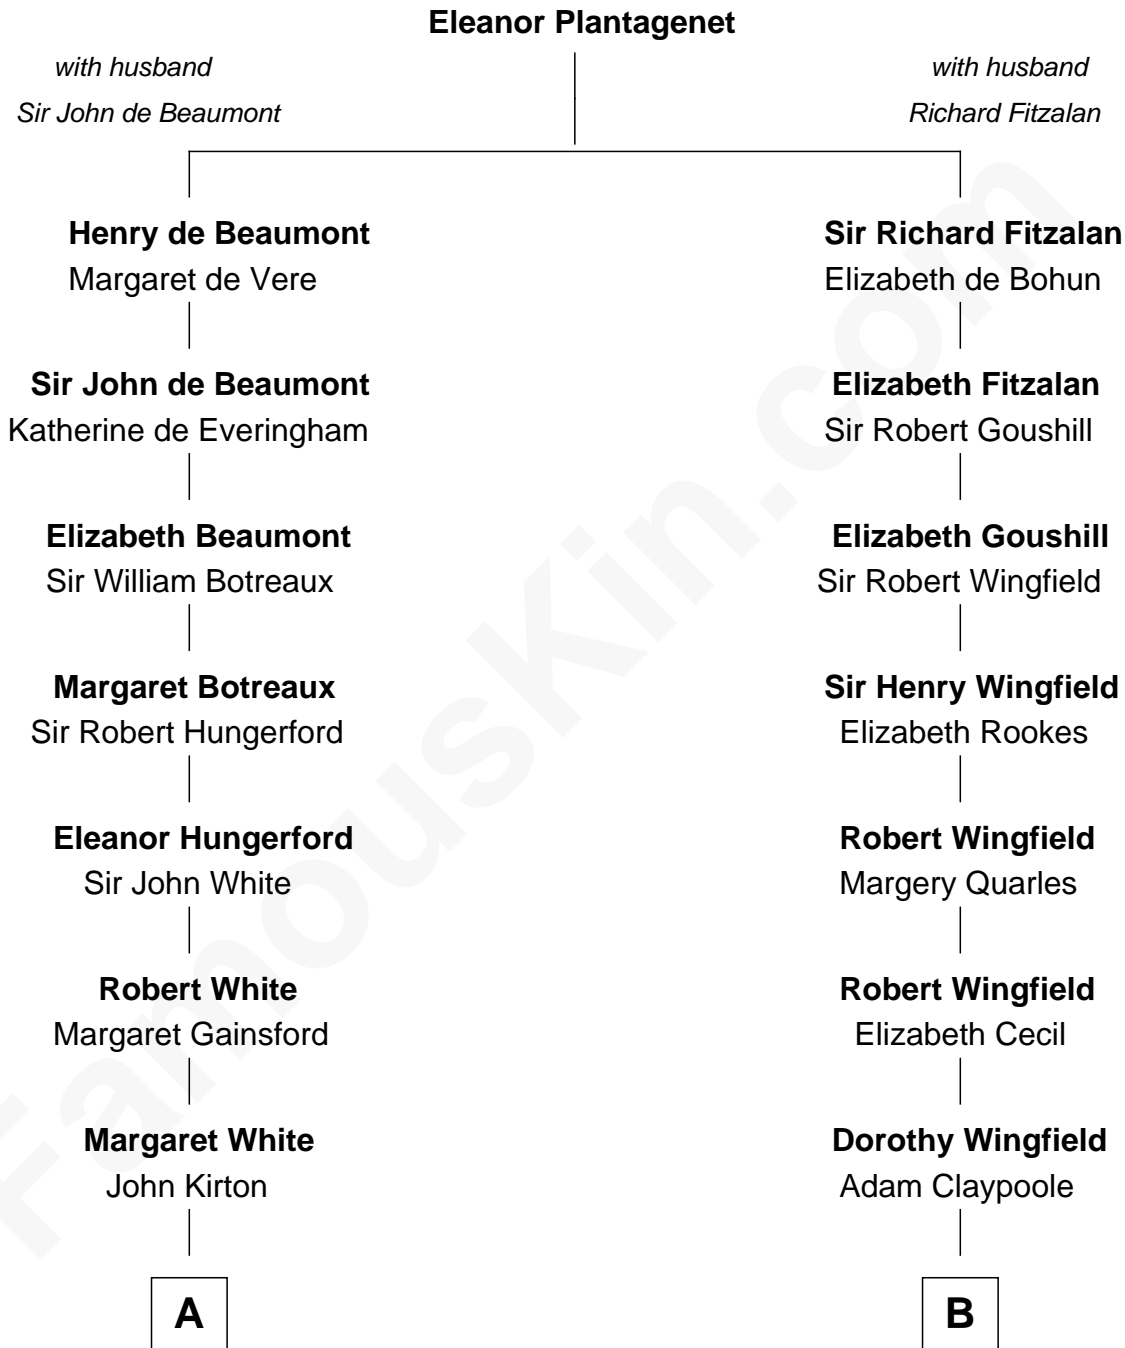

FamousKin.com
Relationship Chart of
Susana Ferrari Billinghamurst
Argentine Aviation Pioneer

18th cousin 1 time removed of

Valerie Bertinelli
Television Actress

C

Lisandro Billinghamurst

Ana Kidd

Rosa Laureana Billinghamurst

Alfredo Ferrari

Susana Ferrari Billinghamurst

Argentine Aviation Pioneer

D

Nancy L. Carvin

Andrew Francis Bertinelli

Valerie Bertinelli

Television Actress