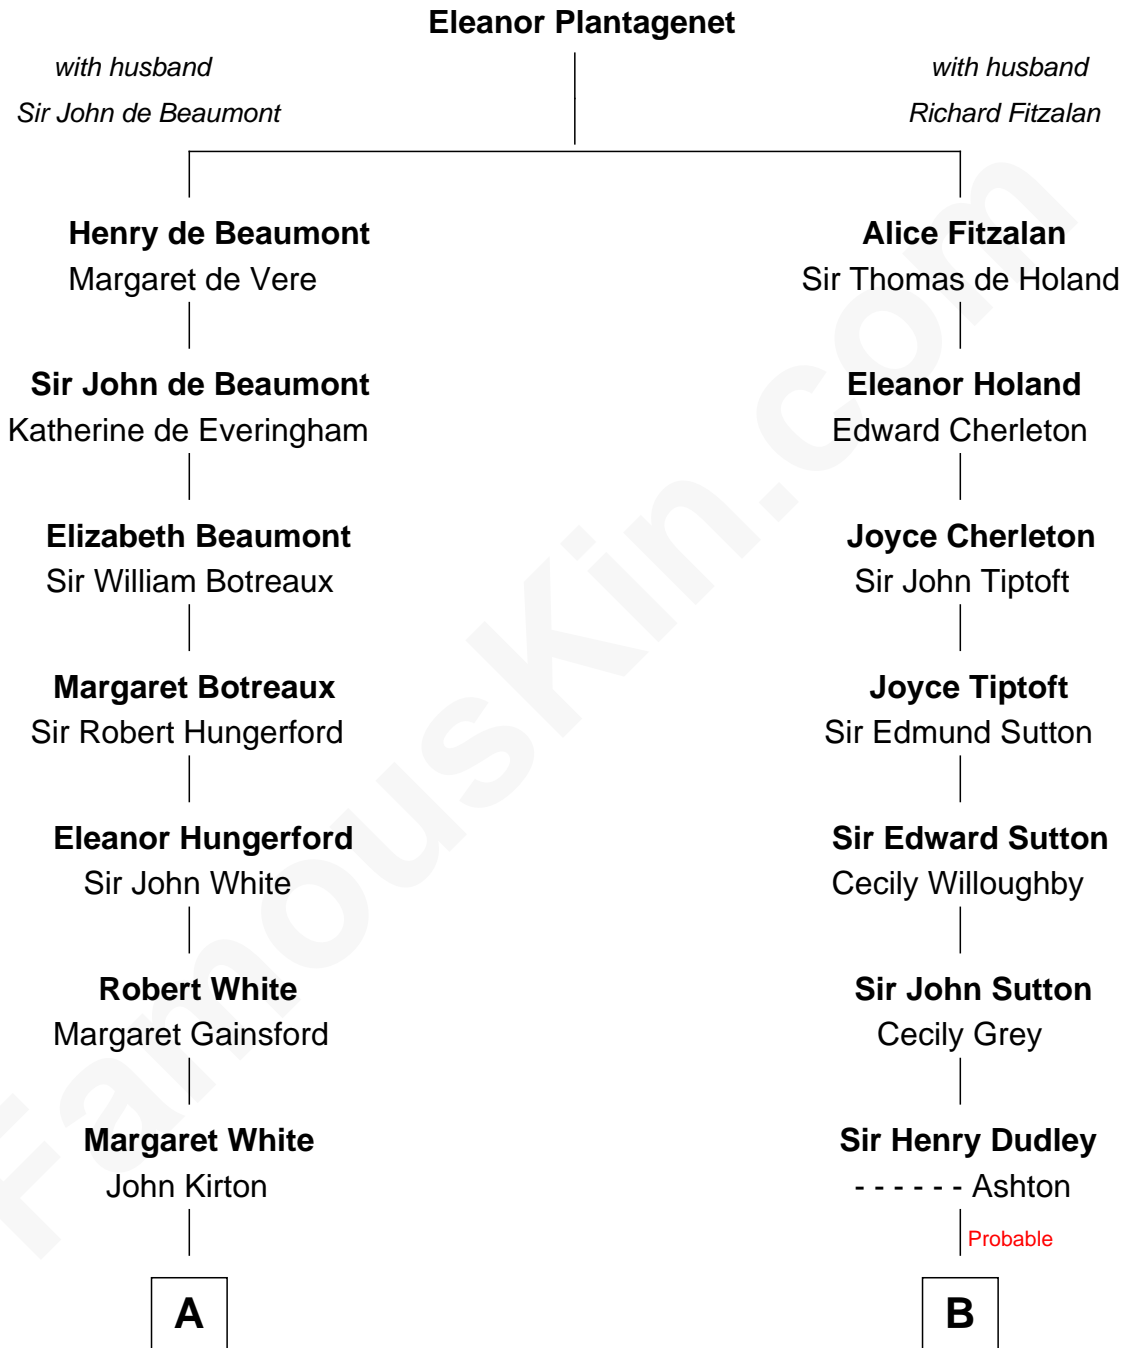

FamousKin.com
Relationship Chart of
Susana Ferrari Billinghurst
Argentine Aviation Pioneer

18th cousin 1 time removed of
Humphrey Bogart
Movie Actor

C

Lisandro Billinghamurst

Ana Kidd

Rosa Laureana Billinghamurst

Alfredo Ferrari

Susana Ferrari Billinghamurst

Argentine Aviation Pioneer

D

Maud Humphrey

Dr. Belmont Deforest Bogart

Humphrey Bogart

Movie Actor