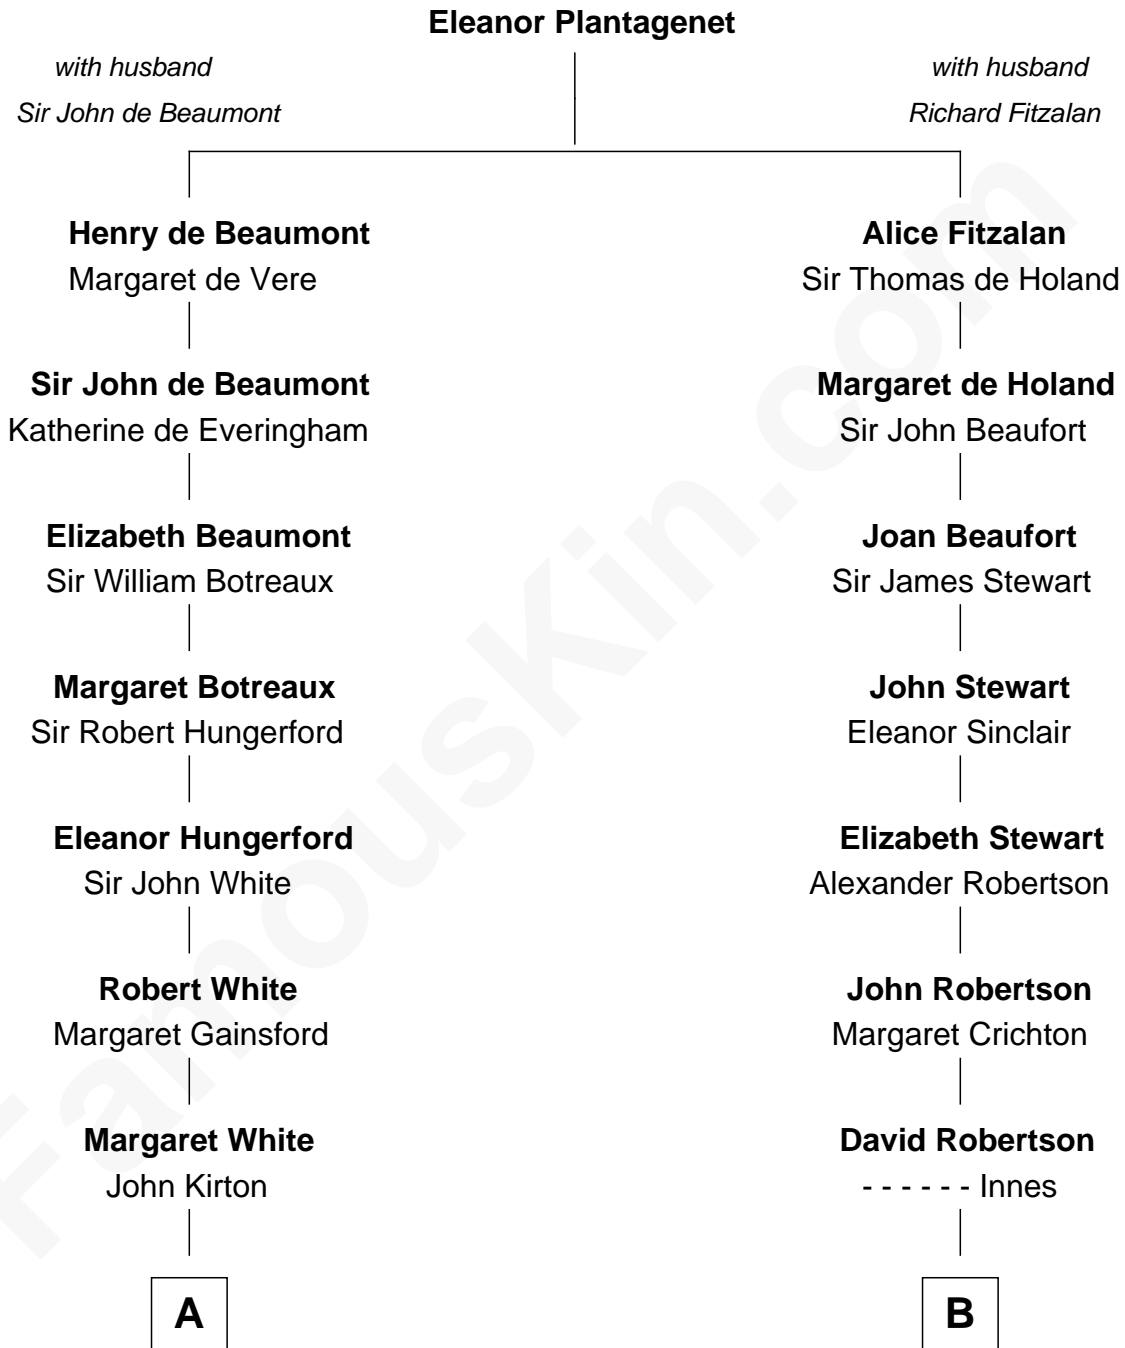

FamousKin.com
Relationship Chart of
Susana Ferrari Billinghurst
Argentine Aviation Pioneer

11th cousin 8 times removed of
Patrick Henry
1st and 6th Governor of Virginia

C

—
Lisandro Billinghamurst

Ana Kidd

—
Rosa Laureana Billinghamurst

Alfredo Ferrari

—
Susana Ferrari Billinghamurst

Argentine Aviation Pioneer

FamousKin.com