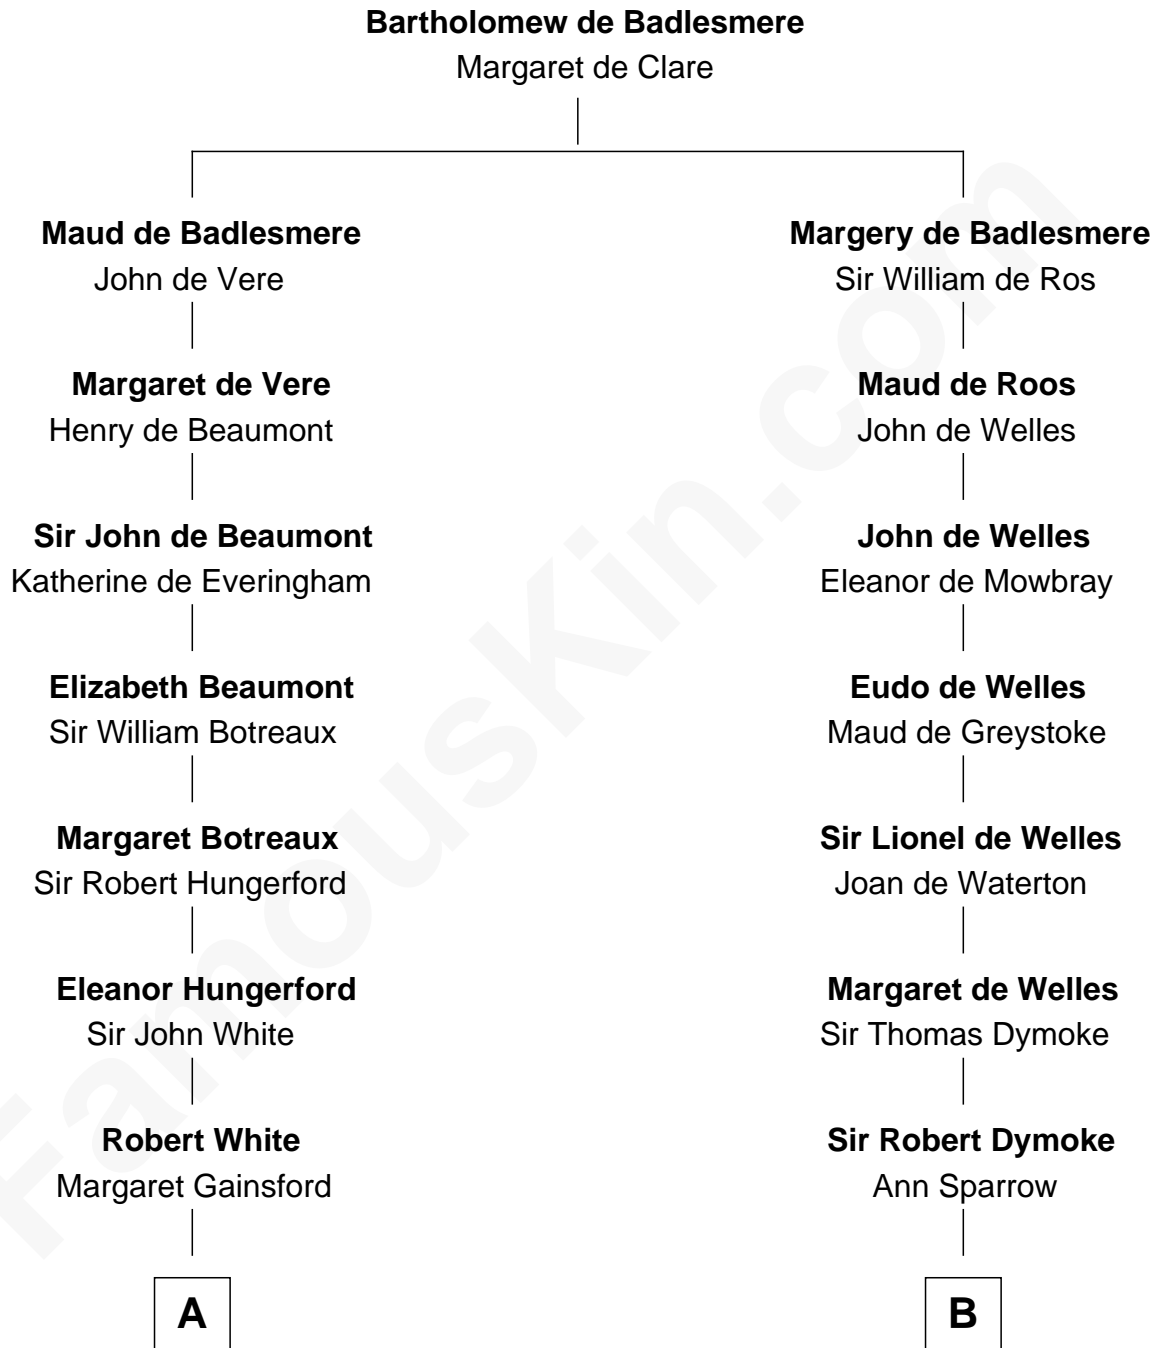

FamousKin.com
Relationship Chart of
Susana Ferrari Billinghurst
Argentine Aviation Pioneer

14th cousin 6 times removed of
George Washington
1st U.S. President

C

—
Daniel Mariano Billinghamurst

Mercedes Merzano

—
Lisandro Billinghamurst

Ana Kidd

—
Rosa Laureana Billinghamurst

Alfredo Ferrari

—
Susana Ferrari Billinghamurst

Argentine Aviation Pioneer

FamousKin.com