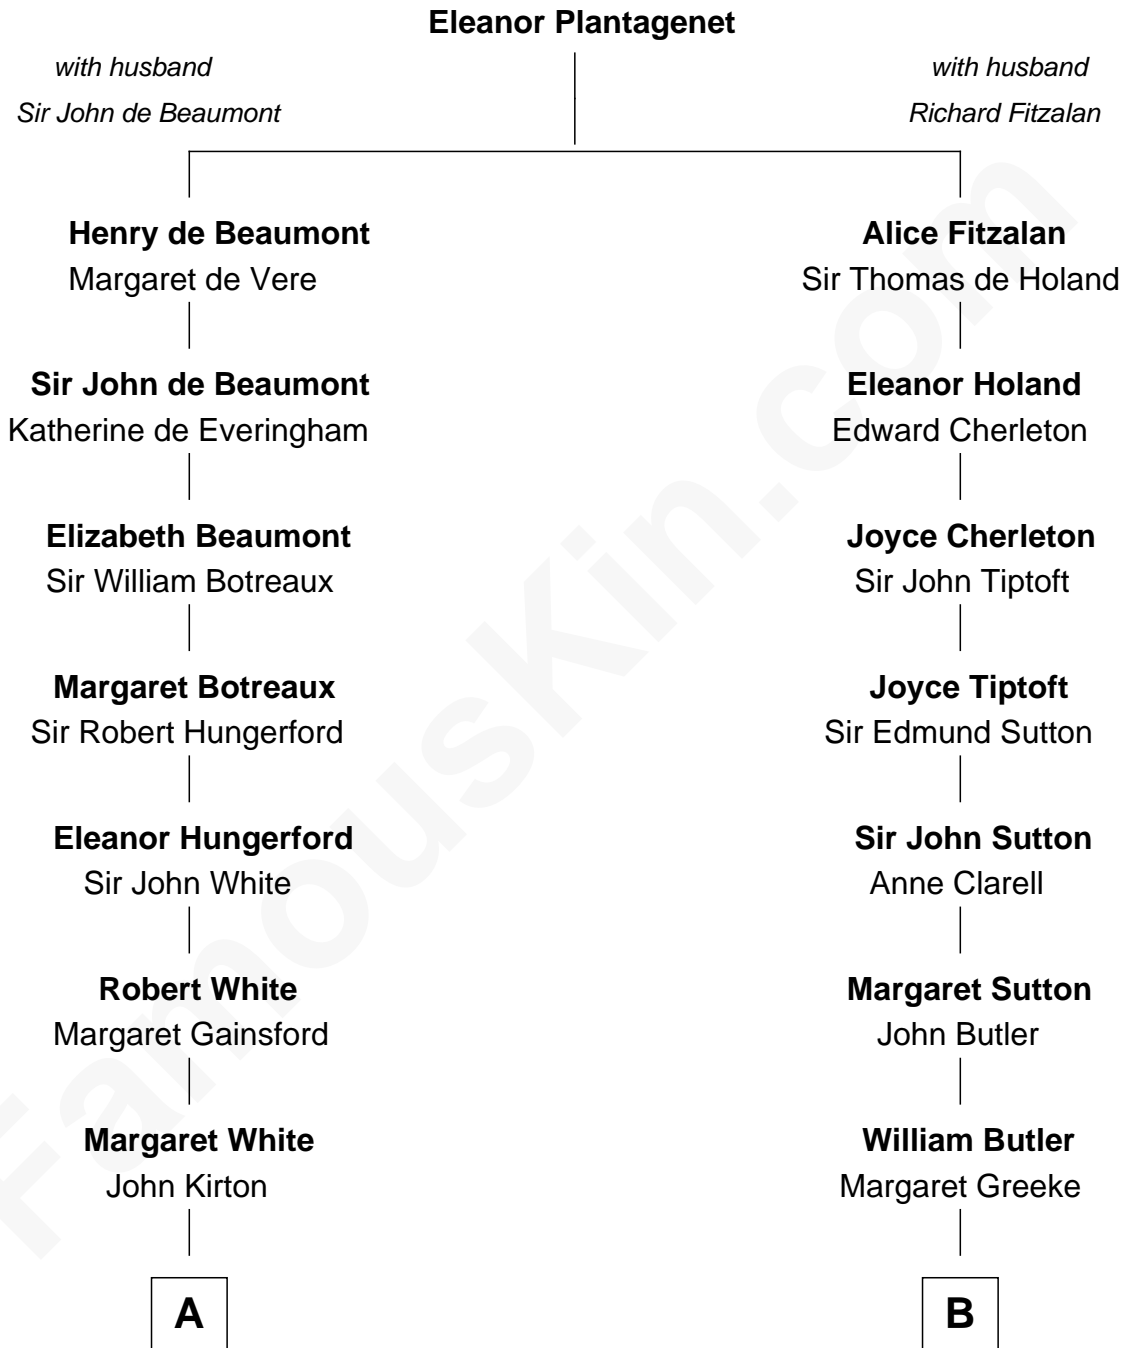

**FamousKin.com**  
**Relationship Chart of**  
**Susana Ferrari Billinghurst**  
*Argentine Aviation Pioneer*

**12th cousin 7 times removed of**  
**George Washington**  
*1st U.S. President*

**C**

—  
**Lisandro Billinghamurst**

Ana Kidd

—  
**Rosa Laureana Billinghamurst**

Alfredo Ferrari

—  
**Susana Ferrari Billinghamurst**

*Argentine Aviation Pioneer*

FamousKin.com