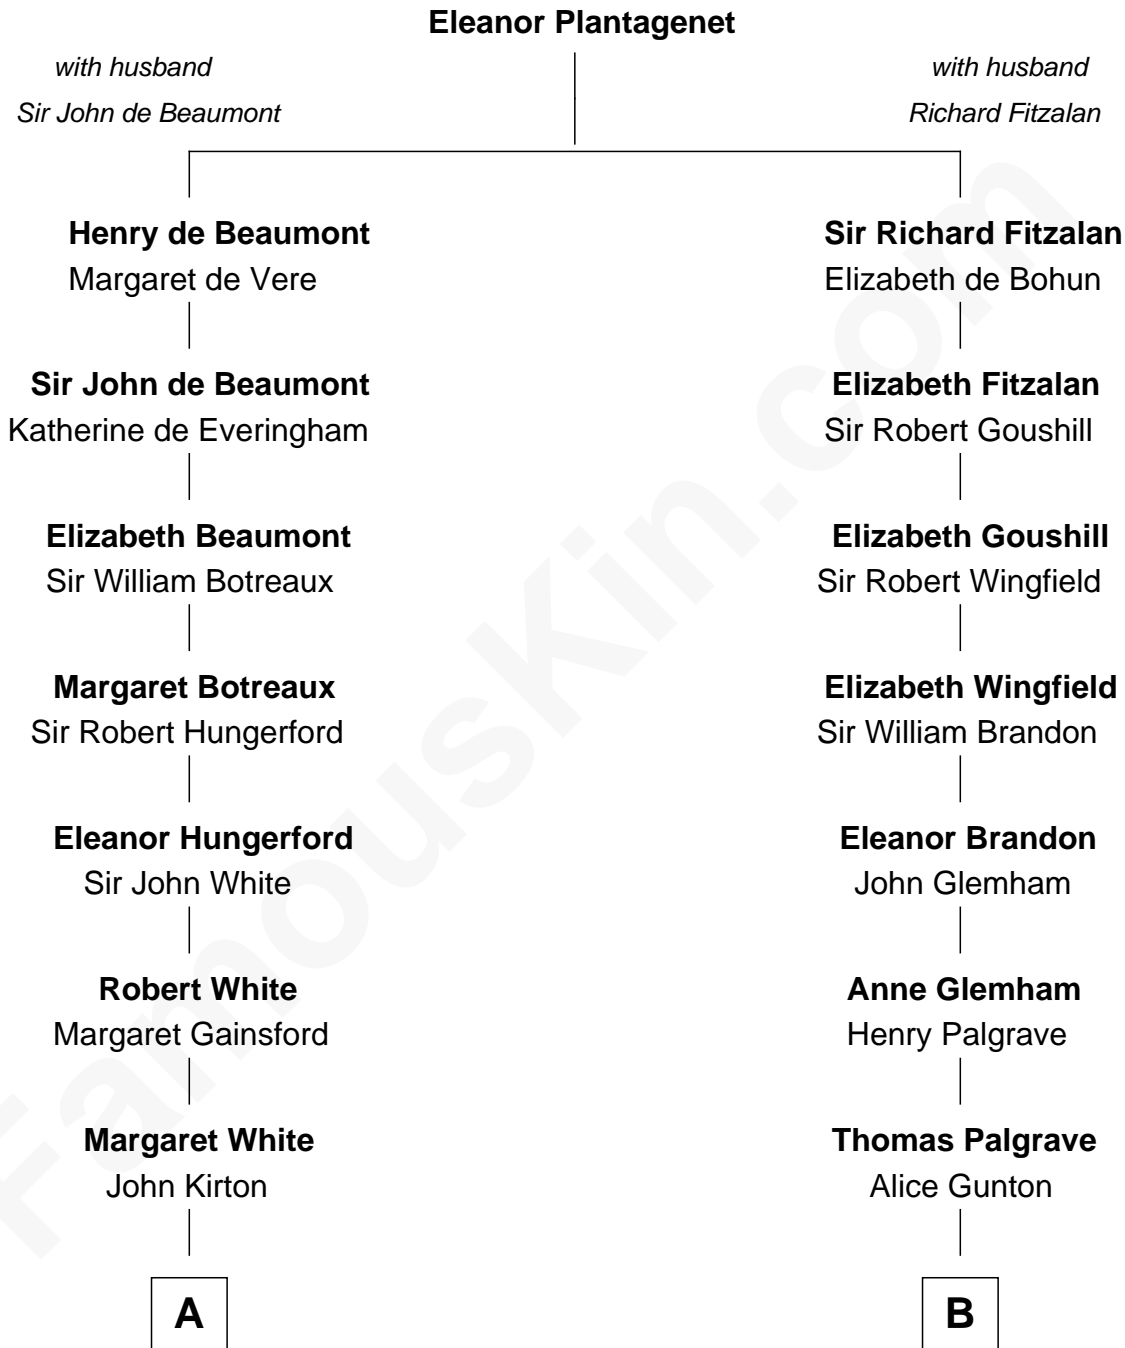

FamousKin.com
Relationship Chart of
Susana Ferrari Billinghurst
Argentine Aviation Pioneer

17th cousin 2 times removed of

Hetty Green
"The Witch of Wall Street"

C

—
Lisandro Billinghamurst

Ana Kidd

—
Rosa Laureana Billinghamurst

Alfredo Ferrari

—
Susana Ferrari Billinghamurst

Argentine Aviation Pioneer

FamousKin.com