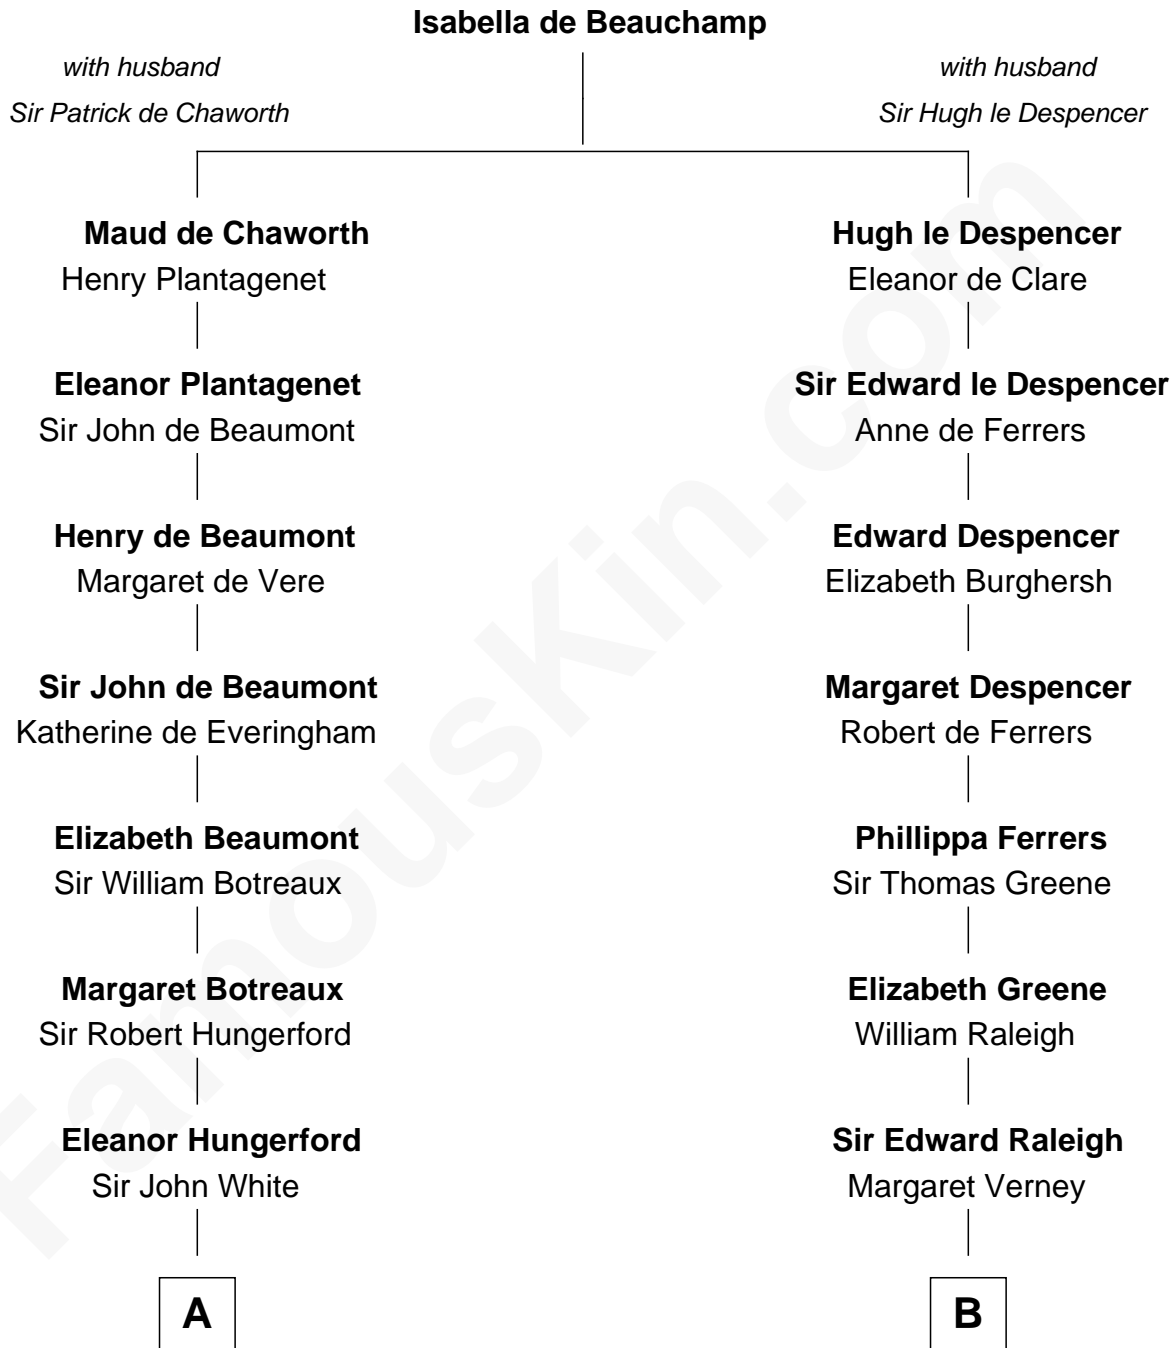

FamousKin.com
Relationship Chart of
Susana Ferrari Billinghurst
Argentine Aviation Pioneer

19th cousin 2 times removed of

Shanghai Pierce
Texas Cattleman

C

Robert Billinghamurst
Maria Francisca Agrelo

Daniel Mariano Billinghamurst
Mercedes Merzano

Lisandro Billinghamurst
Ana Kidd

Rosa Laureana Billinghamurst
Alfredo Ferrari

Susana Ferrari Billinghamurst
Argentine Aviation Pioneer

D

Susanna Stoddard
Isaac Pearce

Jonathan D. Pearce
Hanna Phillips Head

Shanghai Pierce
Texas Cattleman