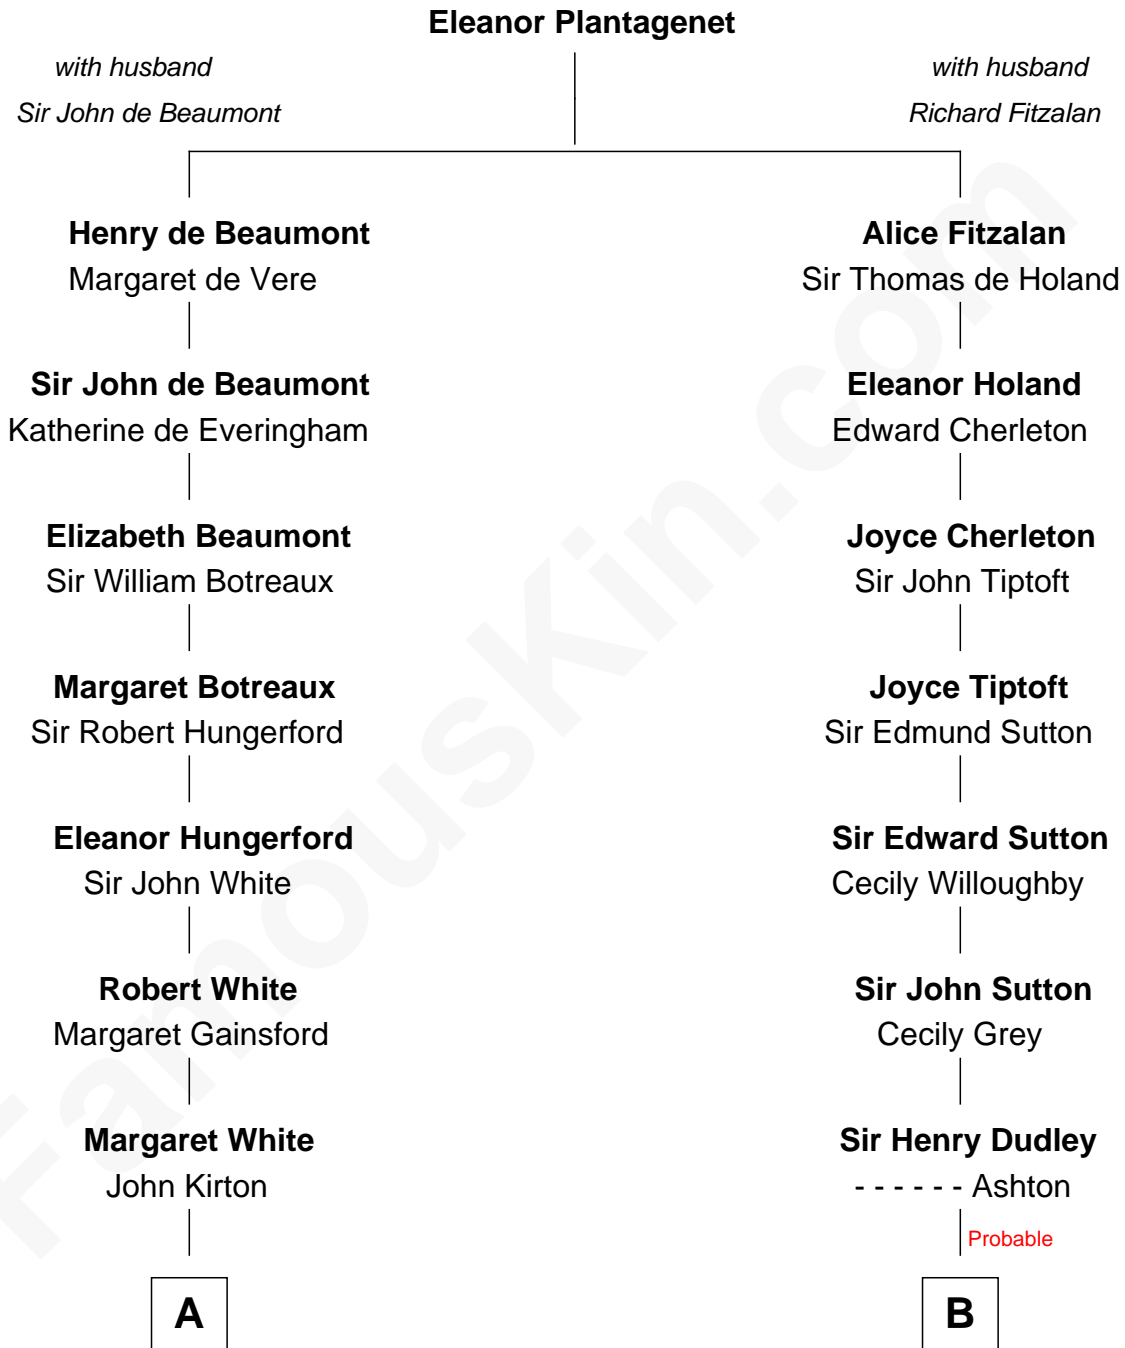

**FamousKin.com**  
**Relationship Chart of**  
**Susana Ferrari Billinghurst**  
*Argentine Aviation Pioneer*

**18th cousin 1 time removed of**  
**Alan Shepard**  
*Mercury and Apollo Astronaut*

FamousKin.com