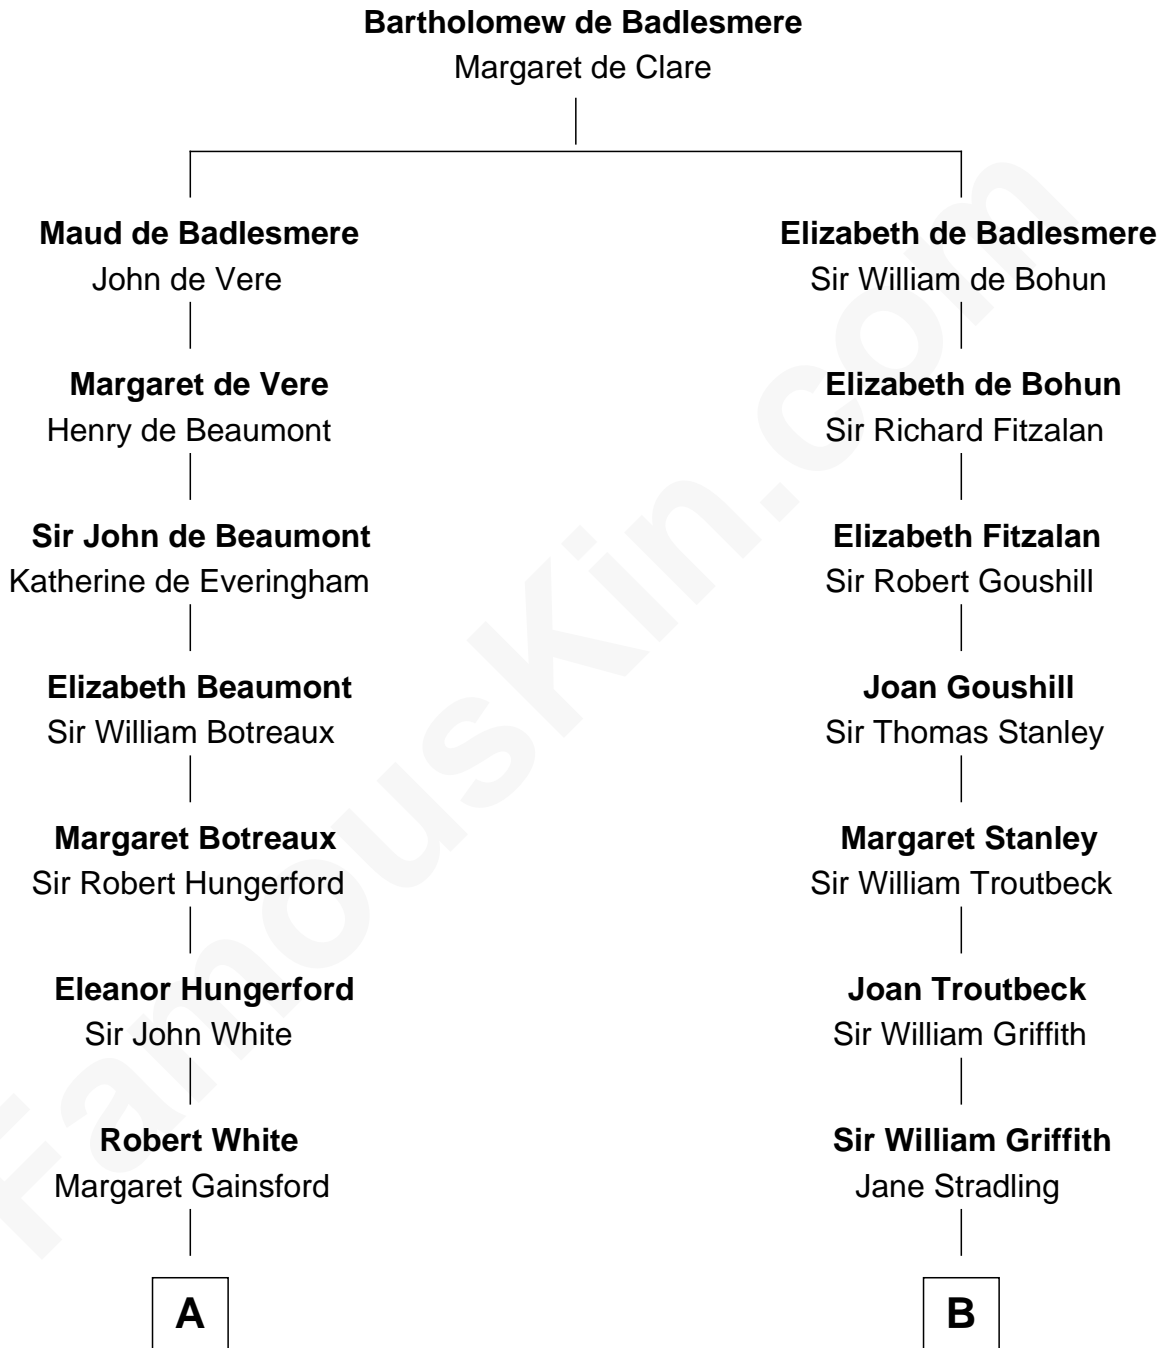

FamousKin.com
Relationship Chart of
Susana Ferrari Billinghamurst
Argentine Aviation Pioneer

15th cousin 5 times removed of

Abigail (Smith) Adams
First Lady of President John Adams

C

—
Daniel Mariano Billinghamurst

Mercedes Merzano

—
Lisandro Billinghamurst

Ana Kidd

—
Rosa Laureana Billinghamurst

Alfredo Ferrari

—
Susana Ferrari Billinghamurst

Argentine Aviation Pioneer

FamousKin.com