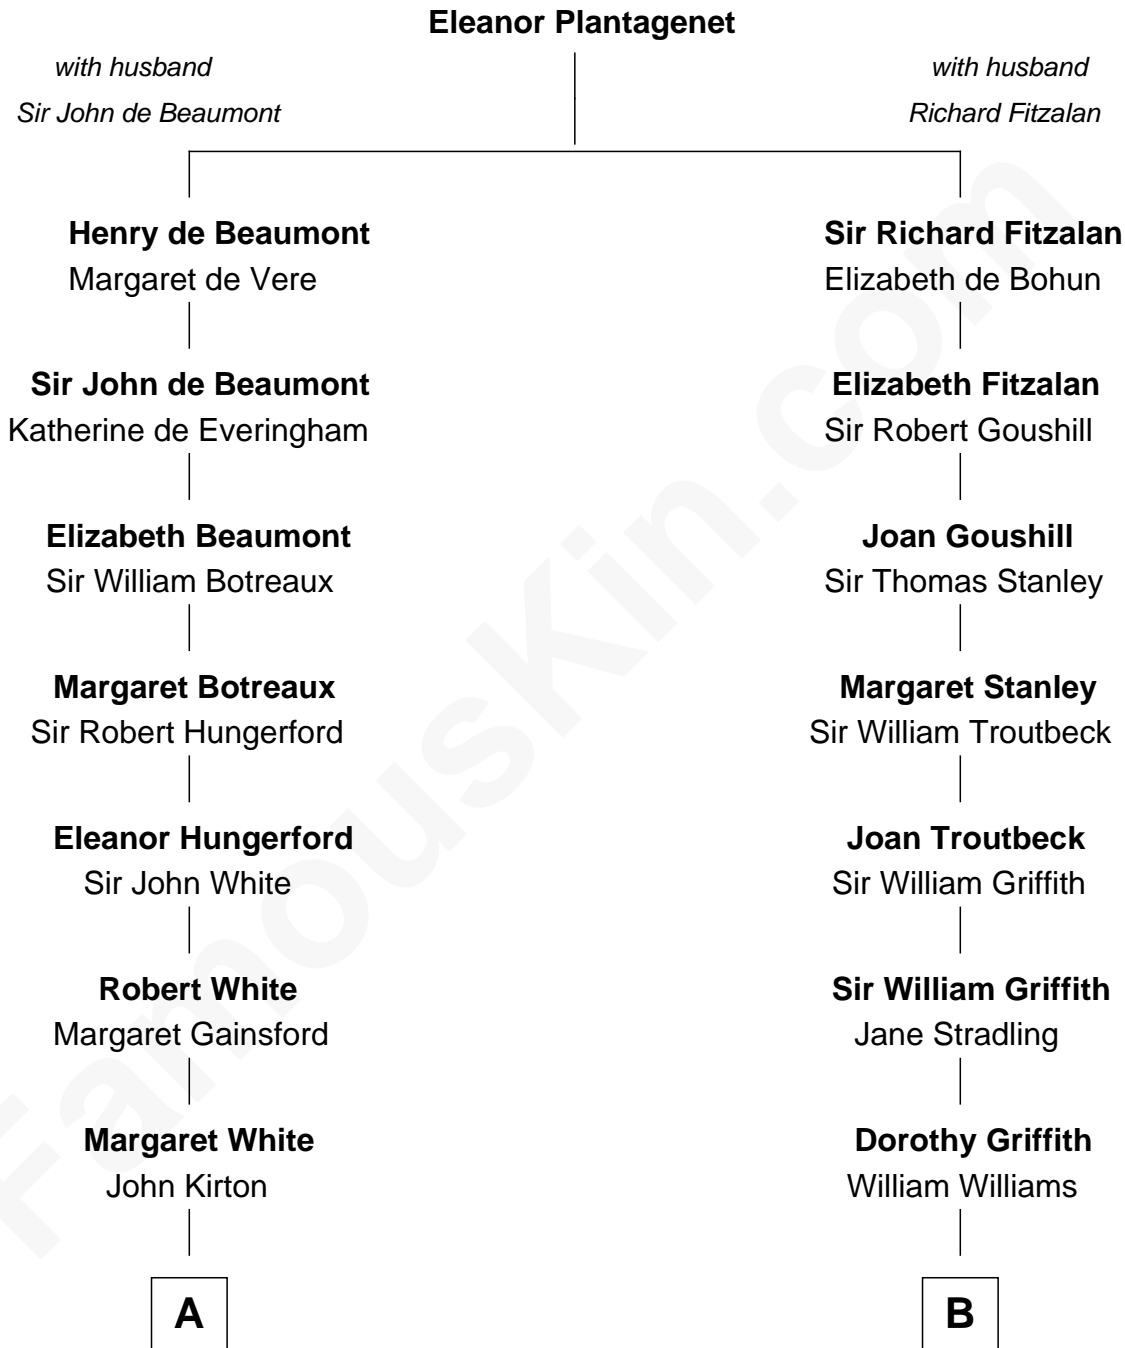

FamousKin.com
Relationship Chart of
Susana Ferrari Billinghamurst
Argentine Aviation Pioneer

14th cousin 5 times removed of

Abigail (Smith) Adams
First Lady of President John Adams

C

—
Lisandro Billinghurst

Ana Kidd

—
Rosa Laureana Billinghurst

Alfredo Ferrari

—
Susana Ferrari Billinghurst

Argentine Aviation Pioneer

FamousKin.com