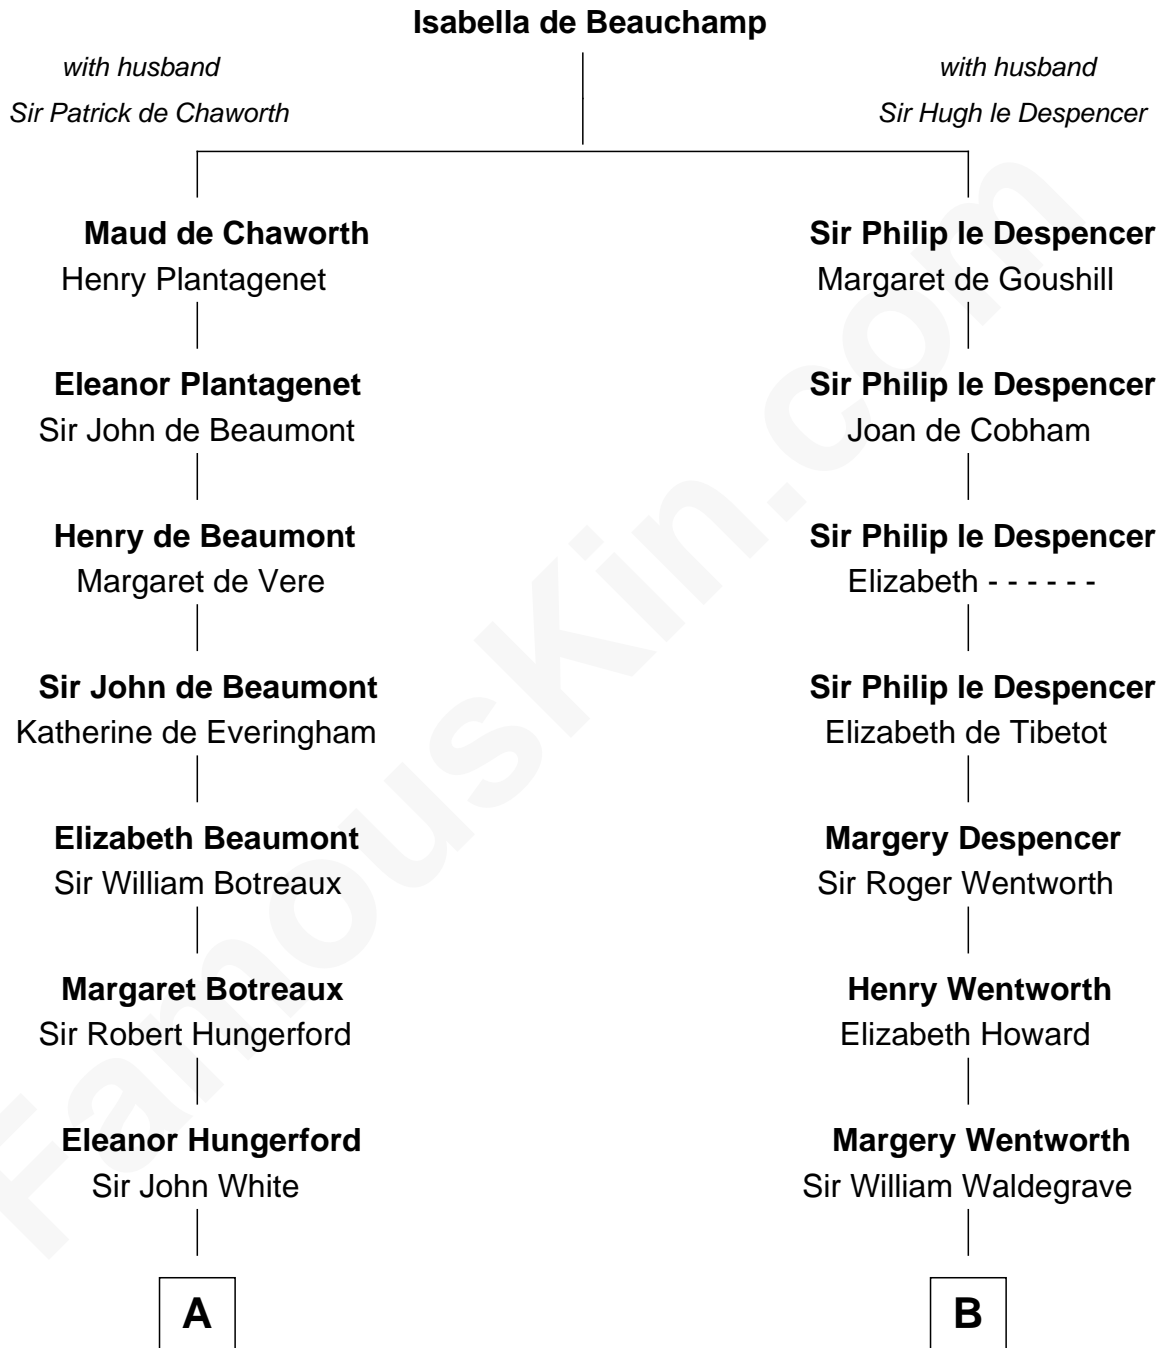

FamousKin.com
Relationship Chart of
Susana Ferrari Billinghamurst
Argentine Aviation Pioneer

21st cousin of

Jake Gyllenhaal
Movie Actor

C

Robert Billinghurst
Maria Francisca Agrelo

Daniel Mariano Billinghurst
Mercedes Merzano

Lisandro Billinghurst
Ana Kidd

Rosa Laureana Billinghurst
Alfredo Ferrari

Susana Ferrari Billinghurst
Argentine Aviation Pioneer

D

Anders Leonard Gyllenhaal
Selma Amanda Nelson

Leonard Ephraim Gyllenhaal
Philo Pendleton