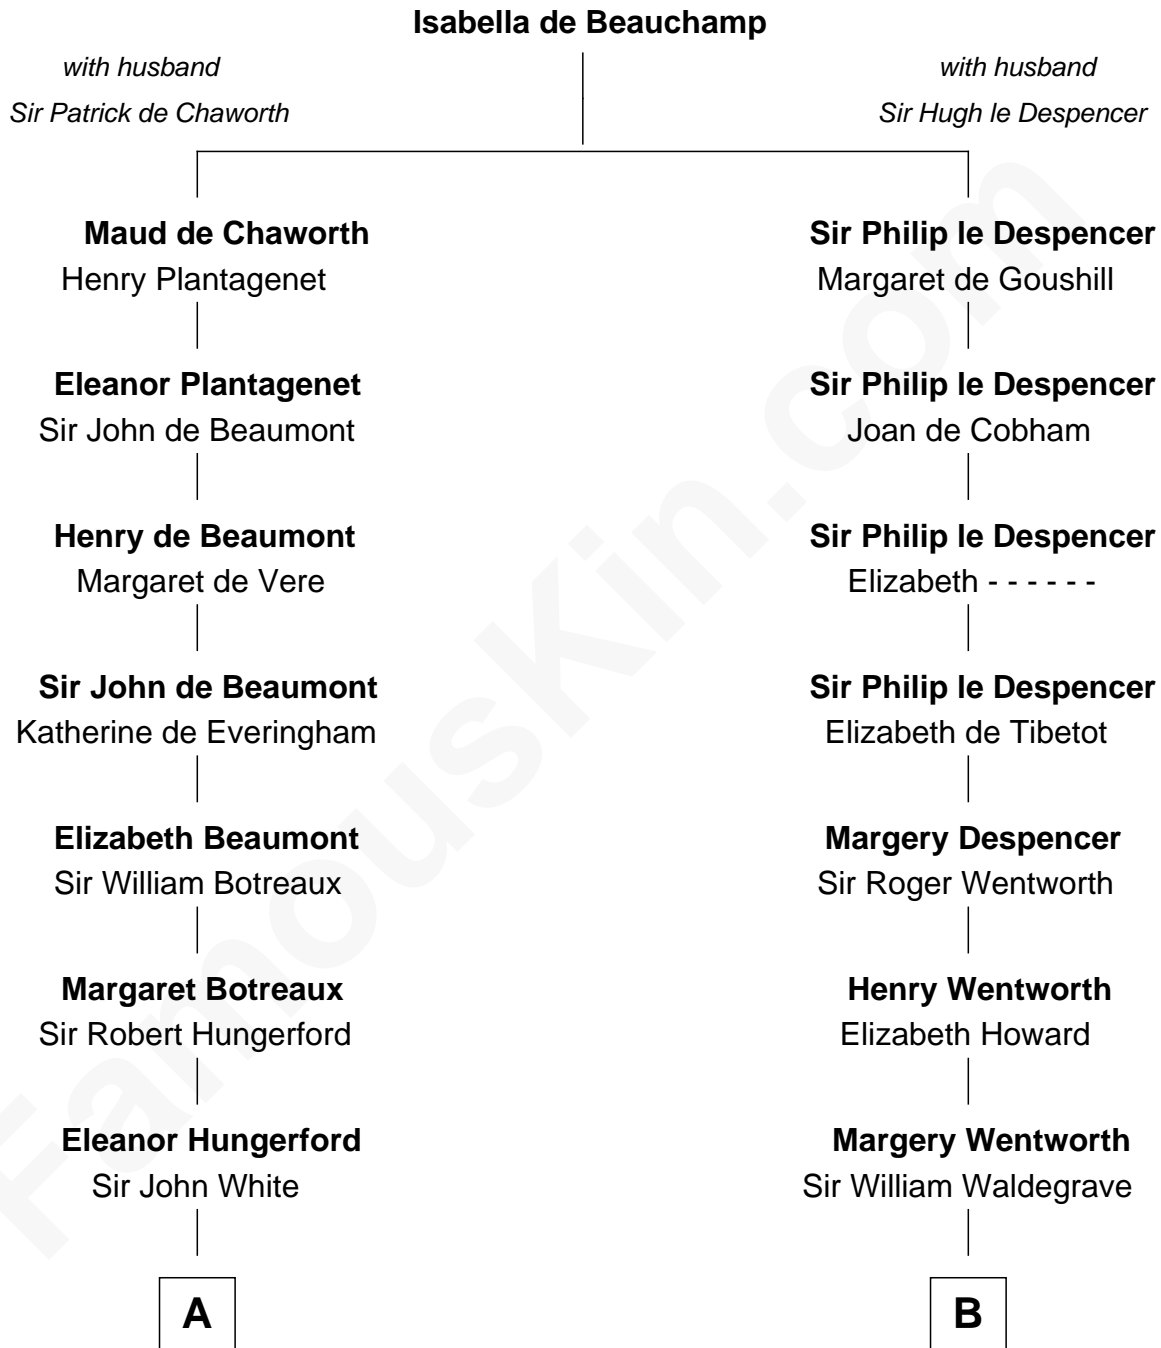

**FamousKin.com**  
**Relationship Chart of**  
**Susana Ferrari Billinghurst**  
*Argentine Aviation Pioneer*

21st cousin of

**Maggie Gyllenhaal**  
*Movie Actress*

**C**

**Robert Billinghurst**  
Maria Francisca Agrelo

**Daniel Mariano Billinghurst**  
Mercedes Merzano

**Lisandro Billinghurst**  
Ana Kidd

**Rosa Laureana Billinghurst**  
Alfredo Ferrari

**Susana Ferrari Billinghurst**  
*Argentine Aviation Pioneer*

**D**

**Anders Leonard Gyllenhaal**  
Selma Amanda Nelson

**Leonard Ephraim Gyllenhaal**  
Philo Pendleton

**Hugh Anders Gyllenhaal**  
Virginia Lowrie Childs

**Stephen Roark Gyllenhaal**  
Naomi Achs

**Maggie Gyllenhaal**  
*Movie Actress*