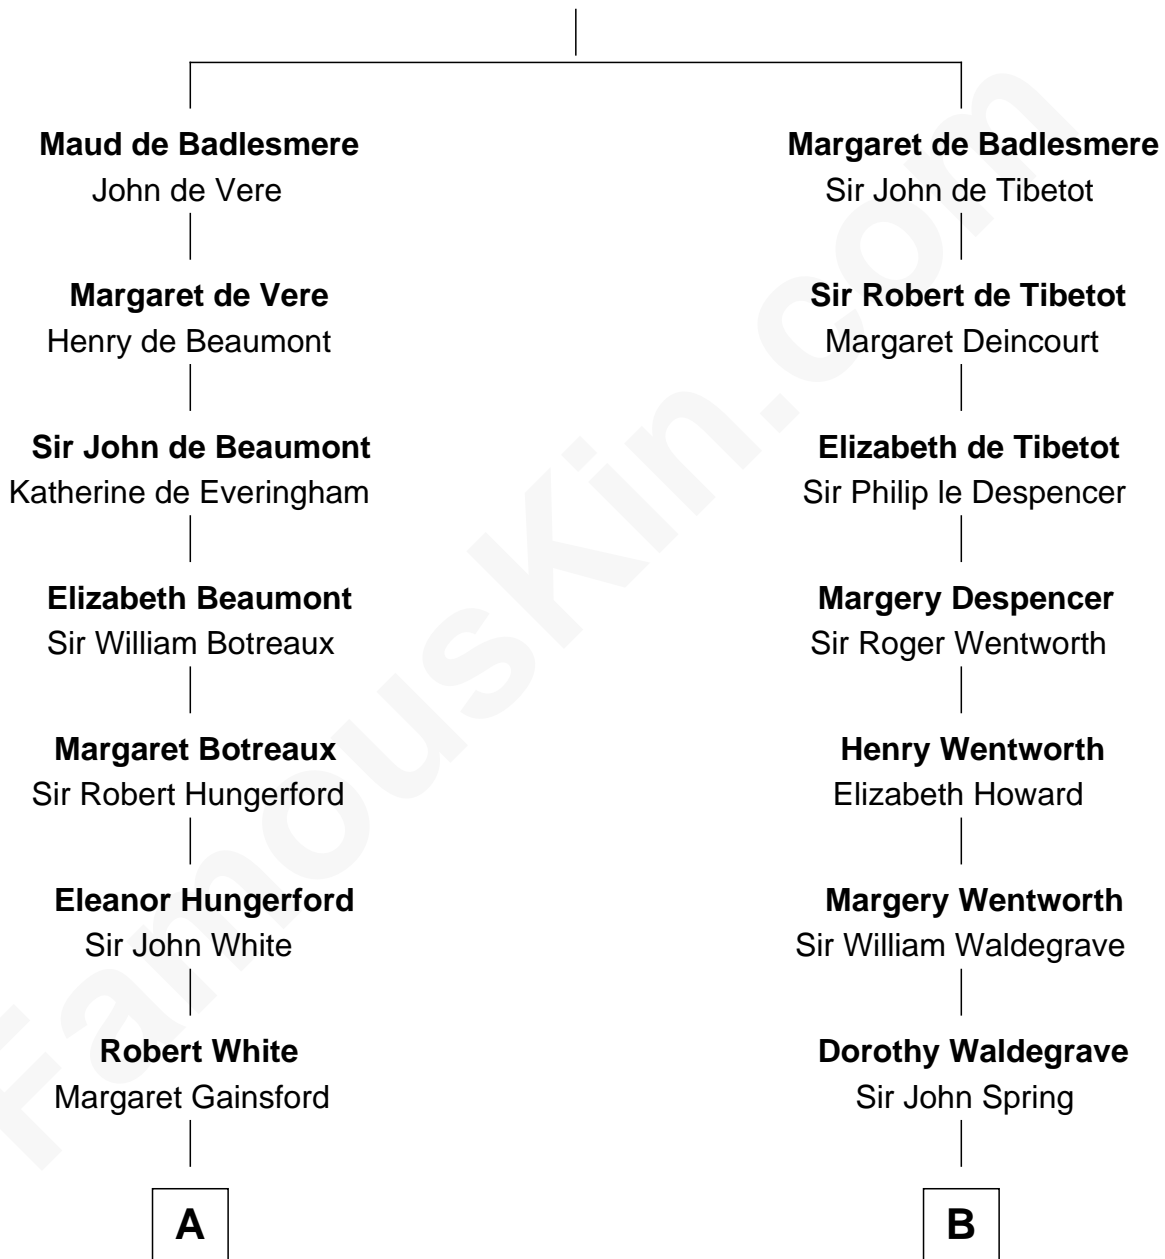

FamousKin.com
Relationship Chart of
Susana Ferrari Billinghamurst
Argentine Aviation Pioneer

20th cousin of

Maggie Gyllenhaal
Movie Actress

Bartholomew de Badlesmere
 Margaret de Clare

C

Daniel Mariano Billinghurst

Mercedes Merzano

Lisandro Billinghurst

Ana Kidd

Rosa Laureana Billinghurst

Alfredo Ferrari

Susana Ferrari Billinghurst

Argentine Aviation Pioneer

D