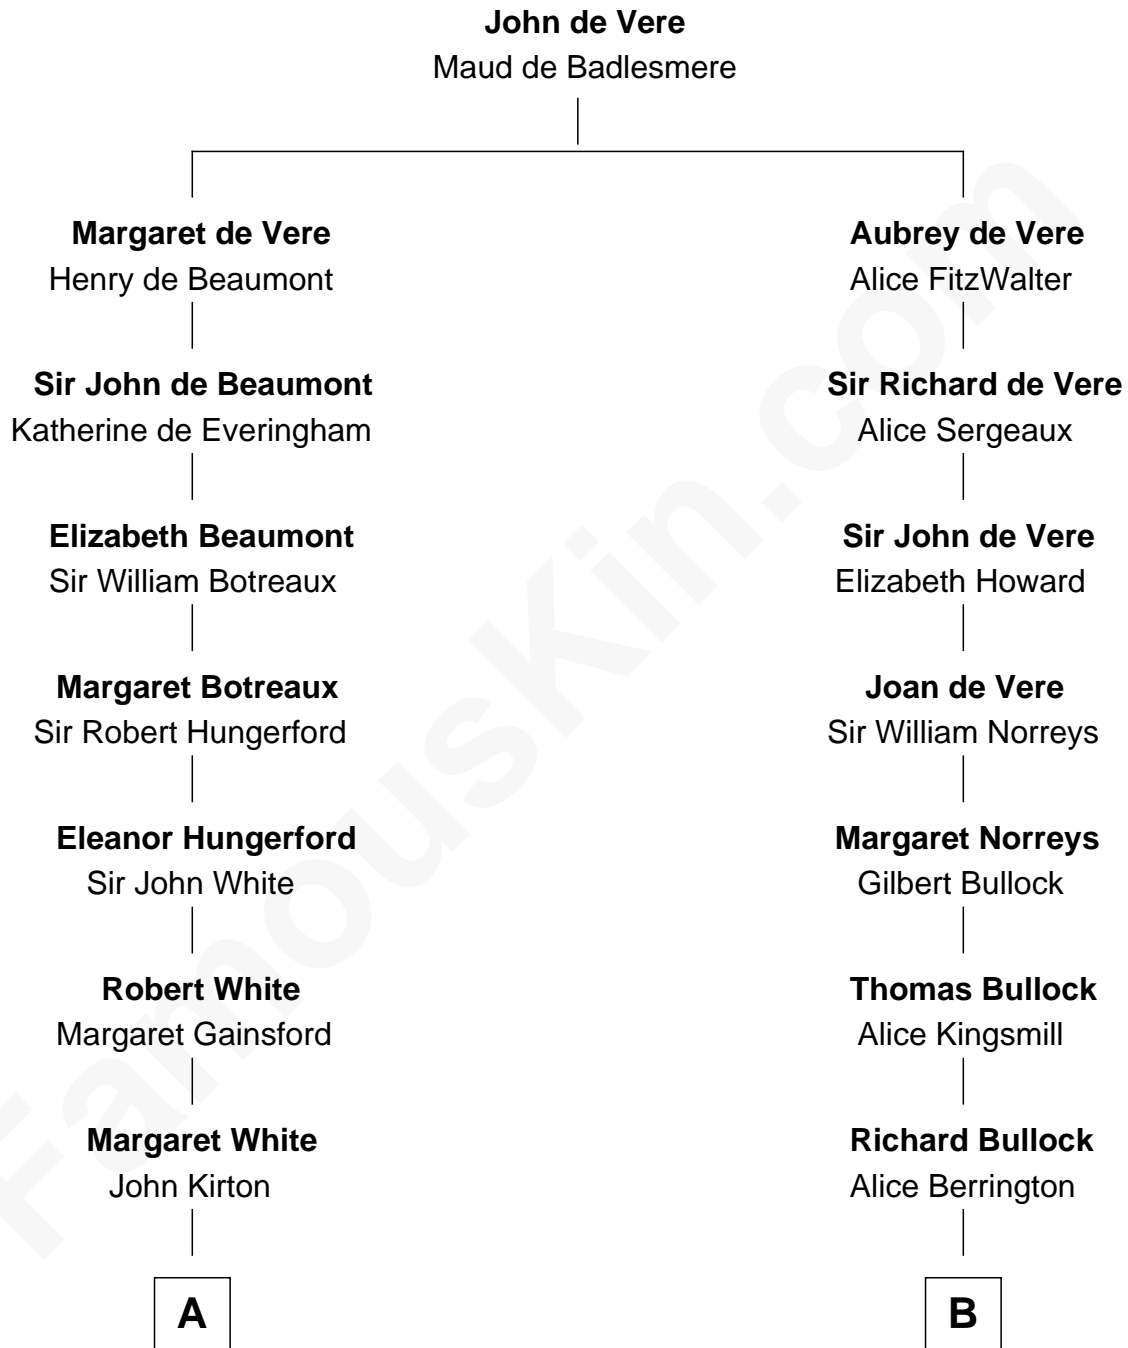

FamousKin.com
Relationship Chart of
Susana Ferrari Billinghurst
Argentine Aviation Pioneer

19th cousin 2 times removed of
Brian Wilson
Co-Founder of The Beach Boys

C

Lisandro Billinghurst

Ana Kidd

Rosa Laureana Billinghurst

Alfredo Ferrari

Susana Ferrari Billinghurst

Argentine Aviation Pioneer

D

George Washington Wilson

Mary Bailey

William Henry Wilson

Alta Lenora Chitwood