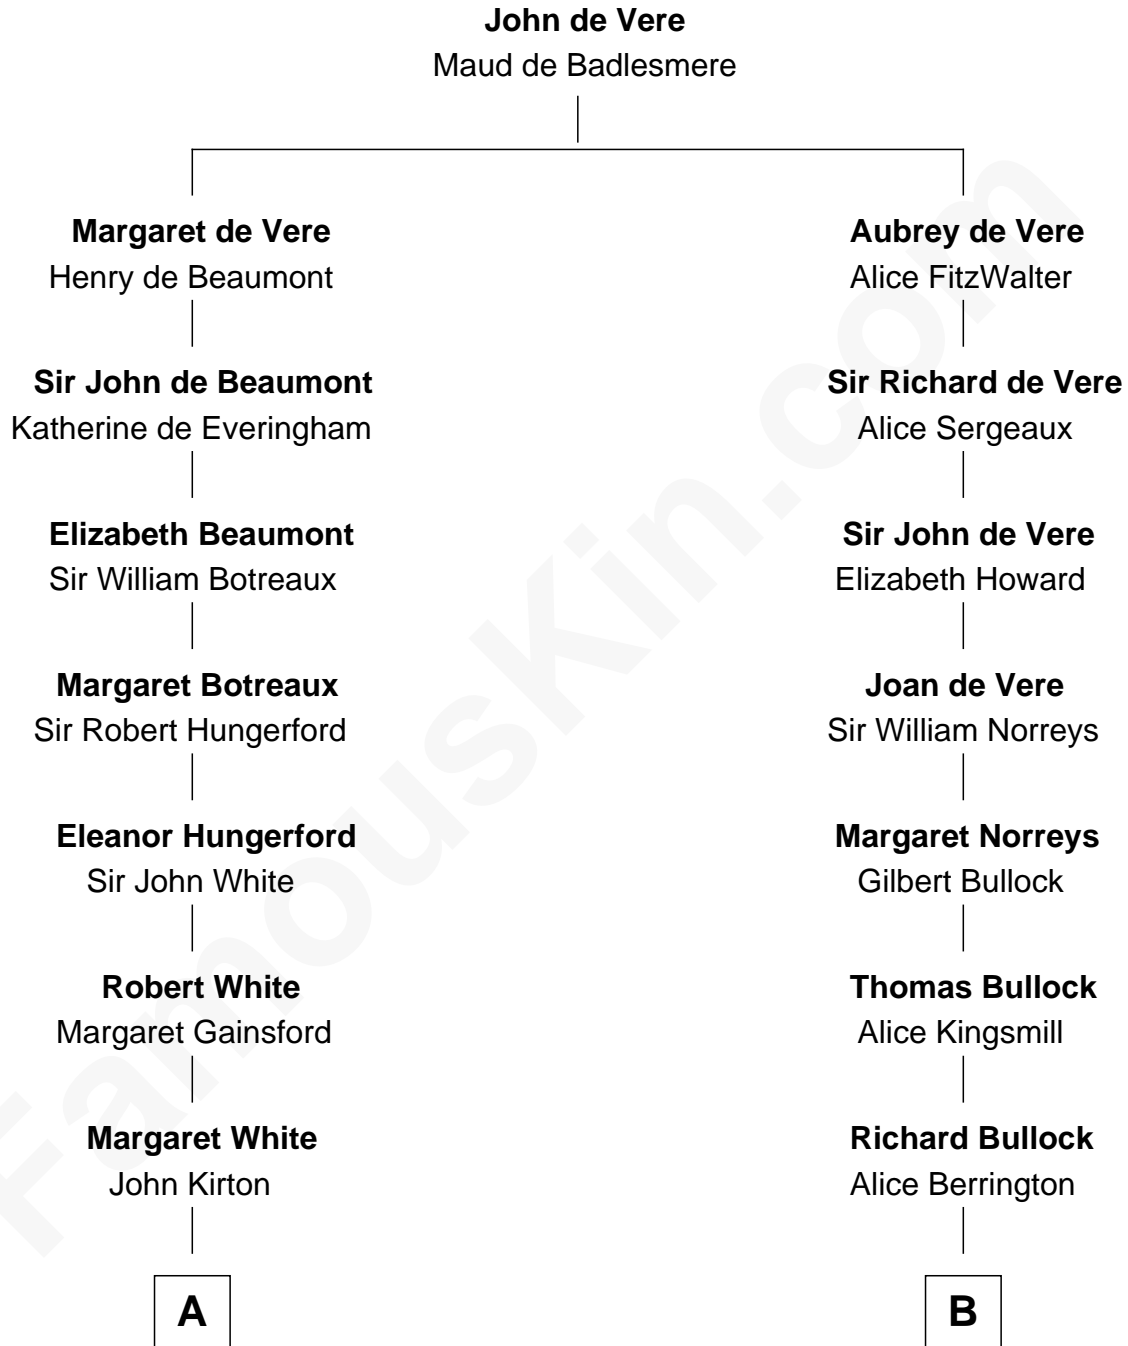

FamousKin.com
Relationship Chart of
Susana Ferrari Billinghamurst
Argentine Aviation Pioneer

19th cousin 2 times removed of

Dennis Wilson
Co-Founder of The Beach Boys

C

Lisandro Billinghurst

Ana Kidd

Rosa Laureana Billinghurst

Alfredo Ferrari

Susana Ferrari Billinghurst

Argentine Aviation Pioneer

D

George Washington Wilson

Mary Bailey

William Henry Wilson

Alta Lenora Chitwood