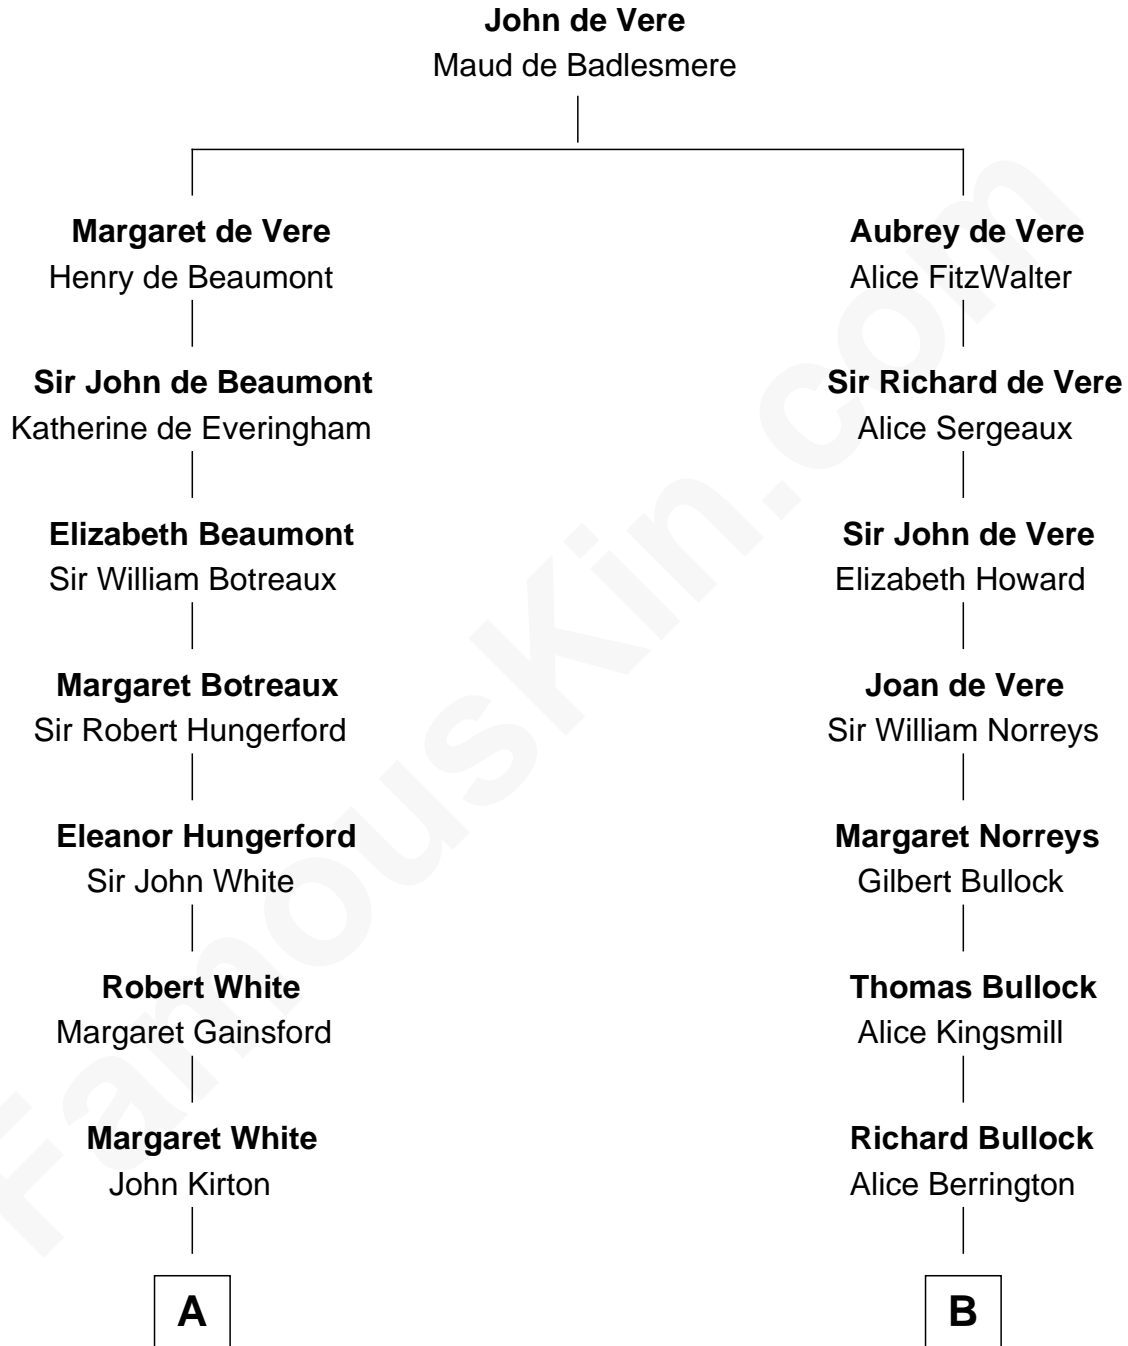

**FamousKin.com**  
**Relationship Chart of**  
**Susana Ferrari Billinghamurst**  
*Argentine Aviation Pioneer*

**19th cousin 2 times removed of**  
**Carl Wilson**  
*Co-Founder of The Beach Boys*

**C**

**Lisandro Billinghurst**

Ana Kidd

**Rosa Laureana Billinghurst**

Alfredo Ferrari

**Susana Ferrari Billinghurst**

*Argentine Aviation Pioneer*

**D**

**George Washington Wilson**

Mary Bailey

**William Henry Wilson**

Alta Lenora Chitwood

**William Coral Wilson**

Edith Sophia Sthole

**Murray Gage Wilson**

Audree Neva Korthof

**Carl Wilson**