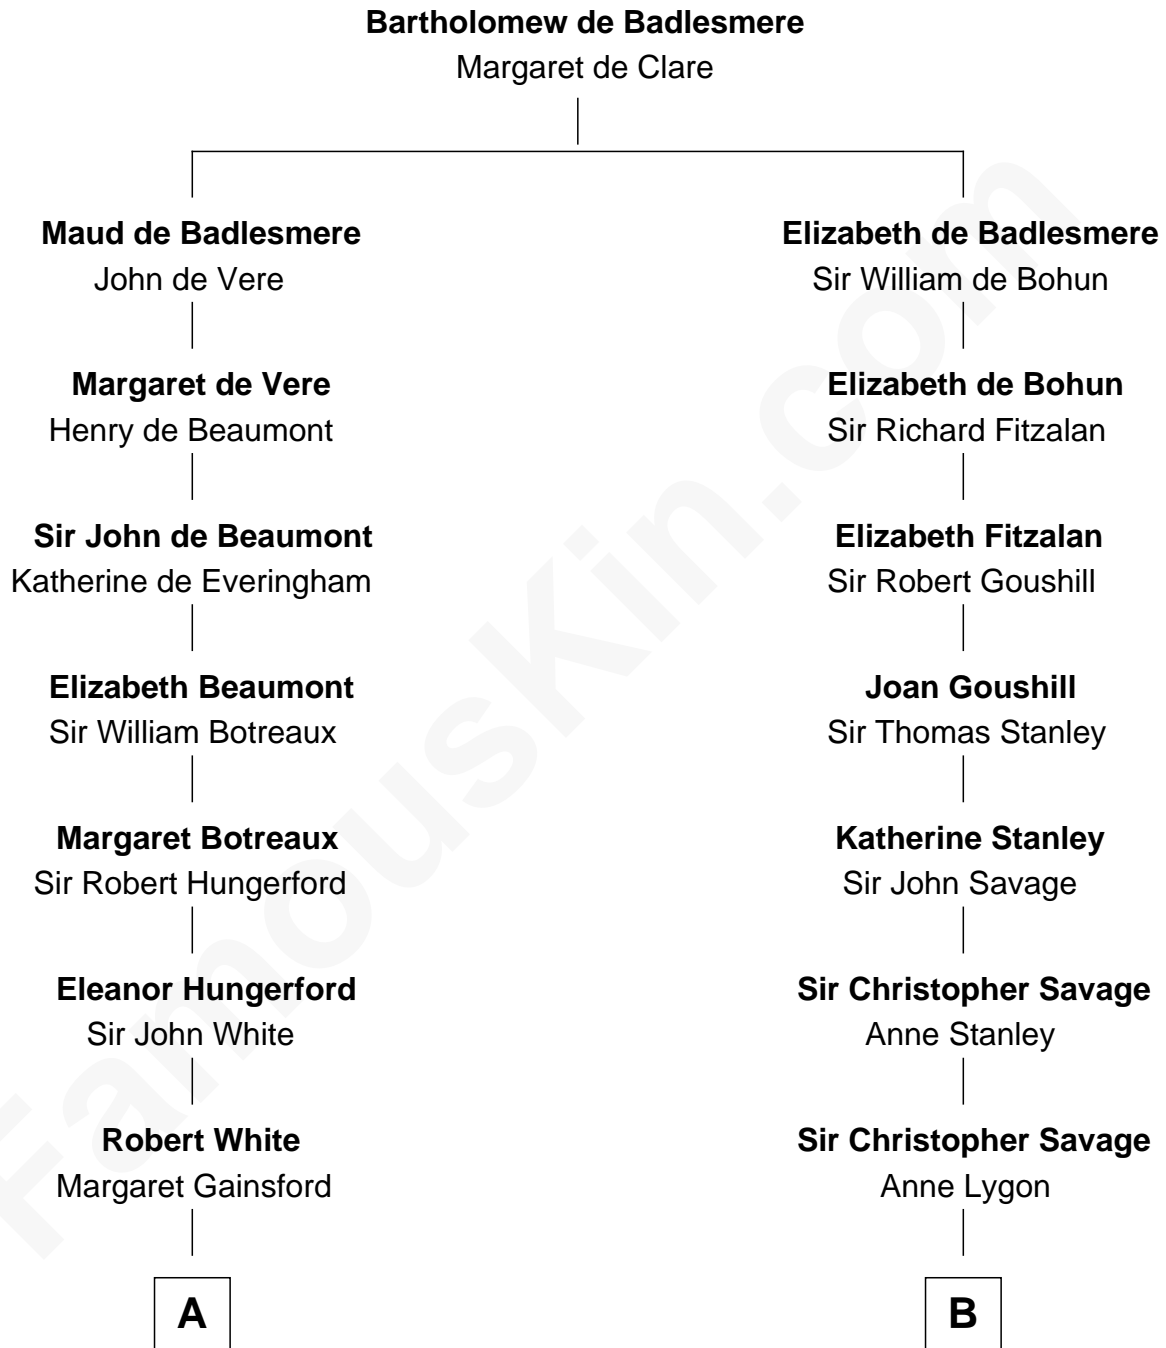

FamousKin.com
Relationship Chart of
Susana Ferrari Billinghamurst
Argentine Aviation Pioneer

19th cousin 1 time removed of
Thomas Pynchon
American Novelist

C

Daniel Mariano Billinghamurst

Mercedes Merzano

Lisandro Billinghamurst

Ana Kidd

Rosa Laureana Billinghamurst

Alfredo Ferrari

Susana Ferrari Billinghamurst

Argentine Aviation Pioneer

D

William Henry Chichele Pynchon