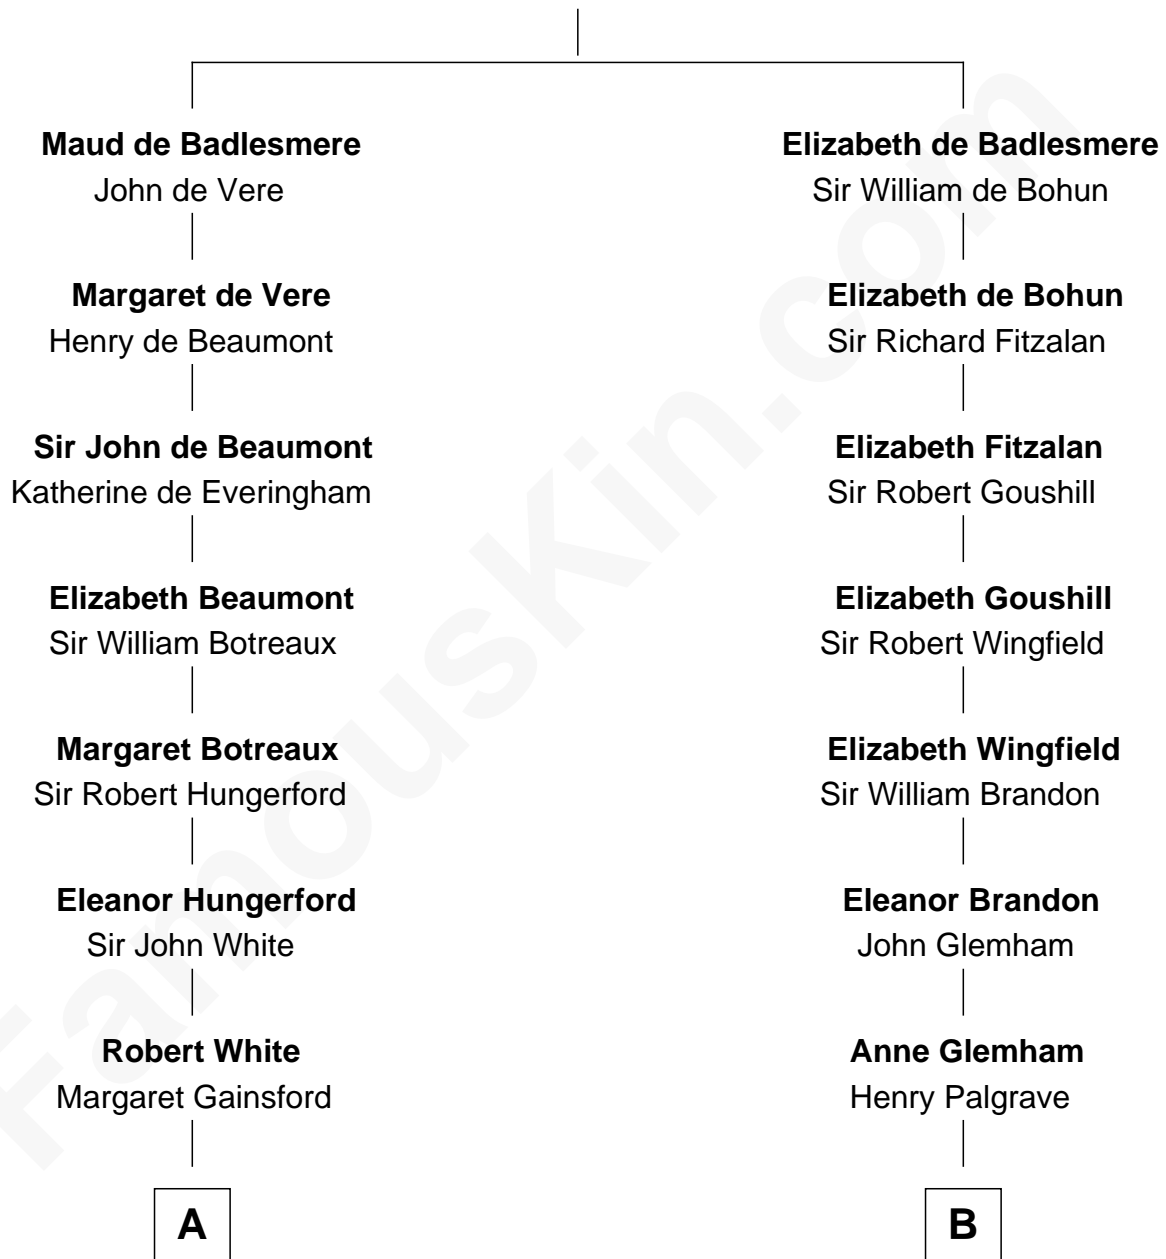

FamousKin.com
Relationship Chart of
Susana Ferrari Billinghamurst
Argentine Aviation Pioneer

20th cousin 1 time removed of

Paget Brewster
TV Actress

Bartholomew de Badlesmere

Margaret de Clare

C

Daniel Mariano Billinghamurst

Mercedes Merzano

Lisandro Billinghamurst

Ana Kidd

Rosa Laureana Billinghamurst

Alfredo Ferrari

Susana Ferrari Billinghamurst

Argentine Aviation Pioneer

D

Ann Wales Emmons

Benjamin Brewster

Dr. George Washington Wales Brewster

Ellen Mackenzie Hodge

George Washington Wales Brewster

Joan Ryerson

Galen Brewster

Hathaway Tew