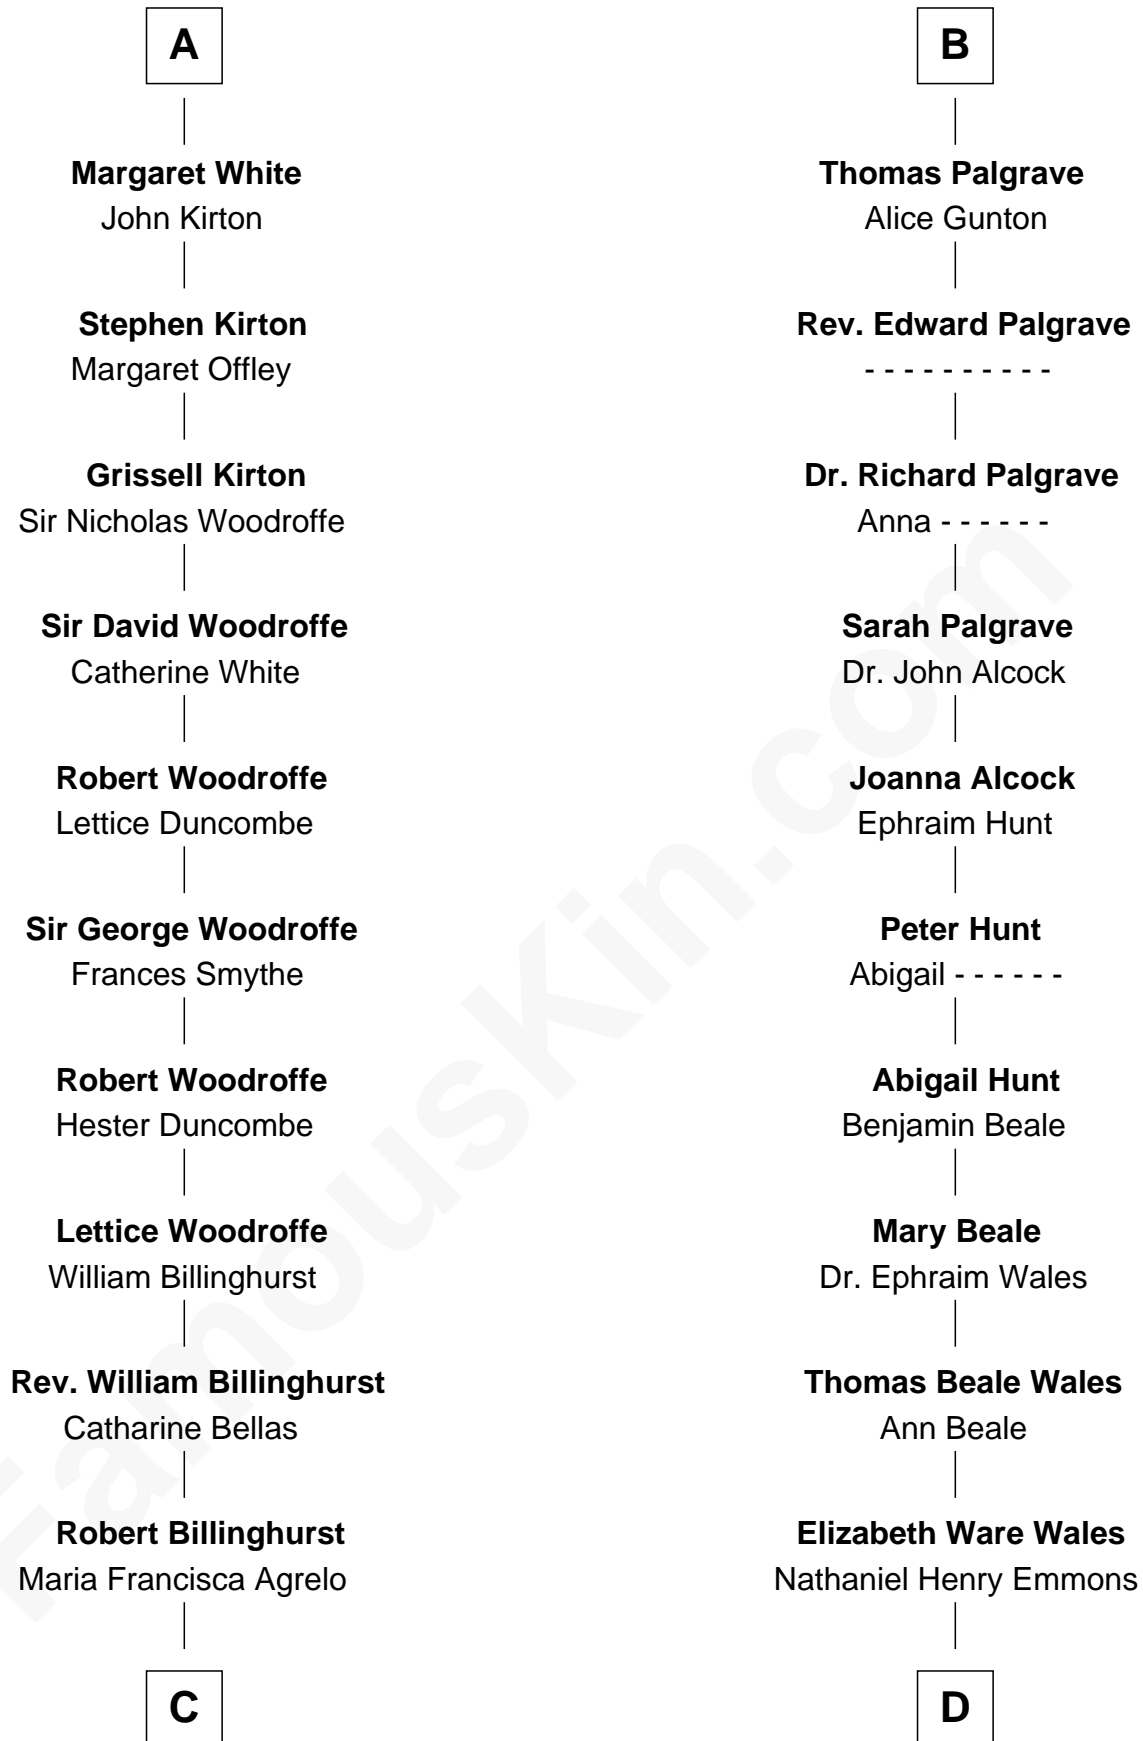

FamousKin.com
Relationship Chart of
Susana Ferrari Billinghamurst
Argentine Aviation Pioneer

20th cousin 1 time removed of

Paget Brewster
TV Actress

Bartholomew de Badlesmere

Margaret de Clare

C

Daniel Mariano Billinghamurst

Mercedes Merzano

Lisandro Billinghamurst

Ana Kidd

Rosa Laureana Billinghamurst

Alfredo Ferrari

Susana Ferrari Billinghamurst

Argentine Aviation Pioneer

D

Ann Wales Emmons

Benjamin Brewster

Dr. George Washington Wales Brewster

Ellen Mackenzie Hodge

George Washington Wales Brewster

Joan Ryerson

Galen Brewster

Hathaway Tew