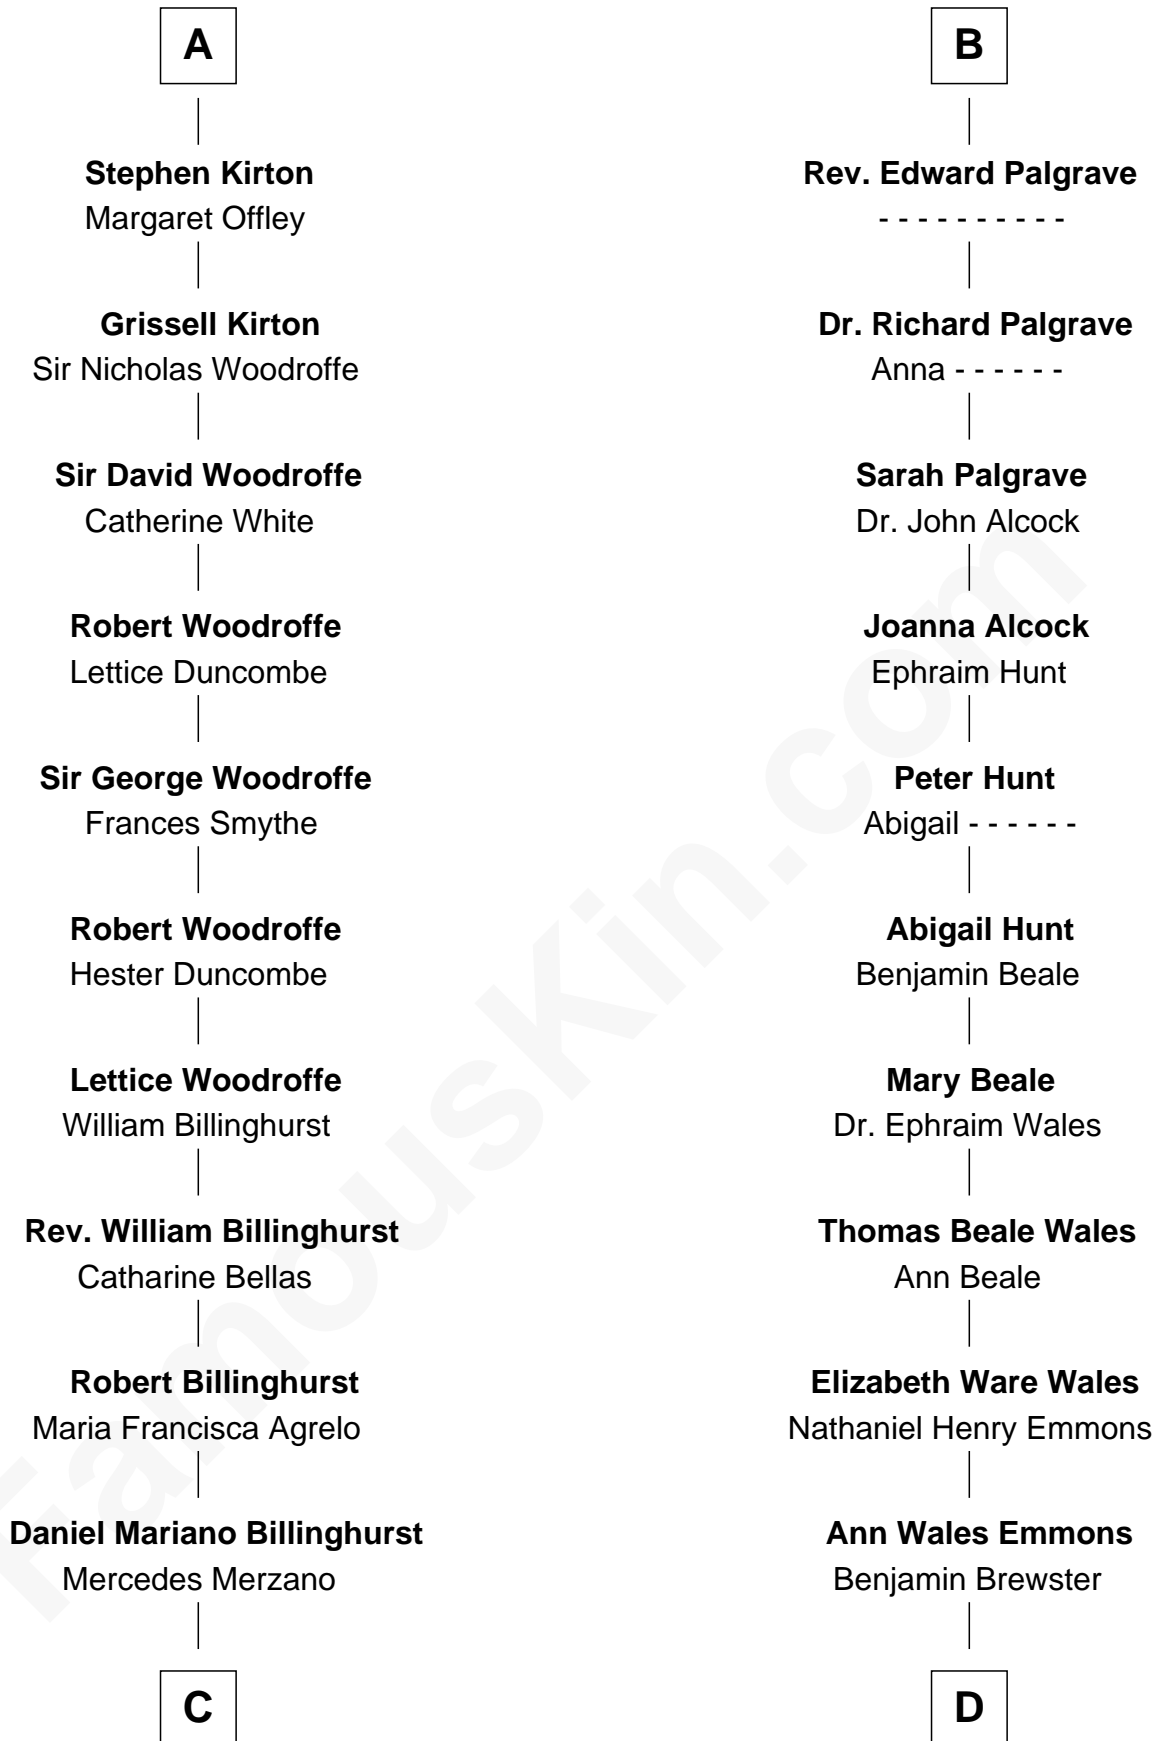

FamousKin.com

Relationship Chart of

Susana Ferrari Billinghamurst

Argentine Aviation Pioneer

19th cousin 1 time removed of

Paget Brewster
TV Actress

C

Lisandro Billinghamurst

Ana Kidd

Rosa Laureana Billinghamurst

Alfredo Ferrari

Susana Ferrari Billinghamurst

Argentine Aviation Pioneer

D

Dr. George Washington Wales Brewster

Ellen Mackenzie Hodge

George Washington Wales Brewster

Joan Ryerson

Galen Brewster

Hathaway Tew

Paget Brewster

TV Actress