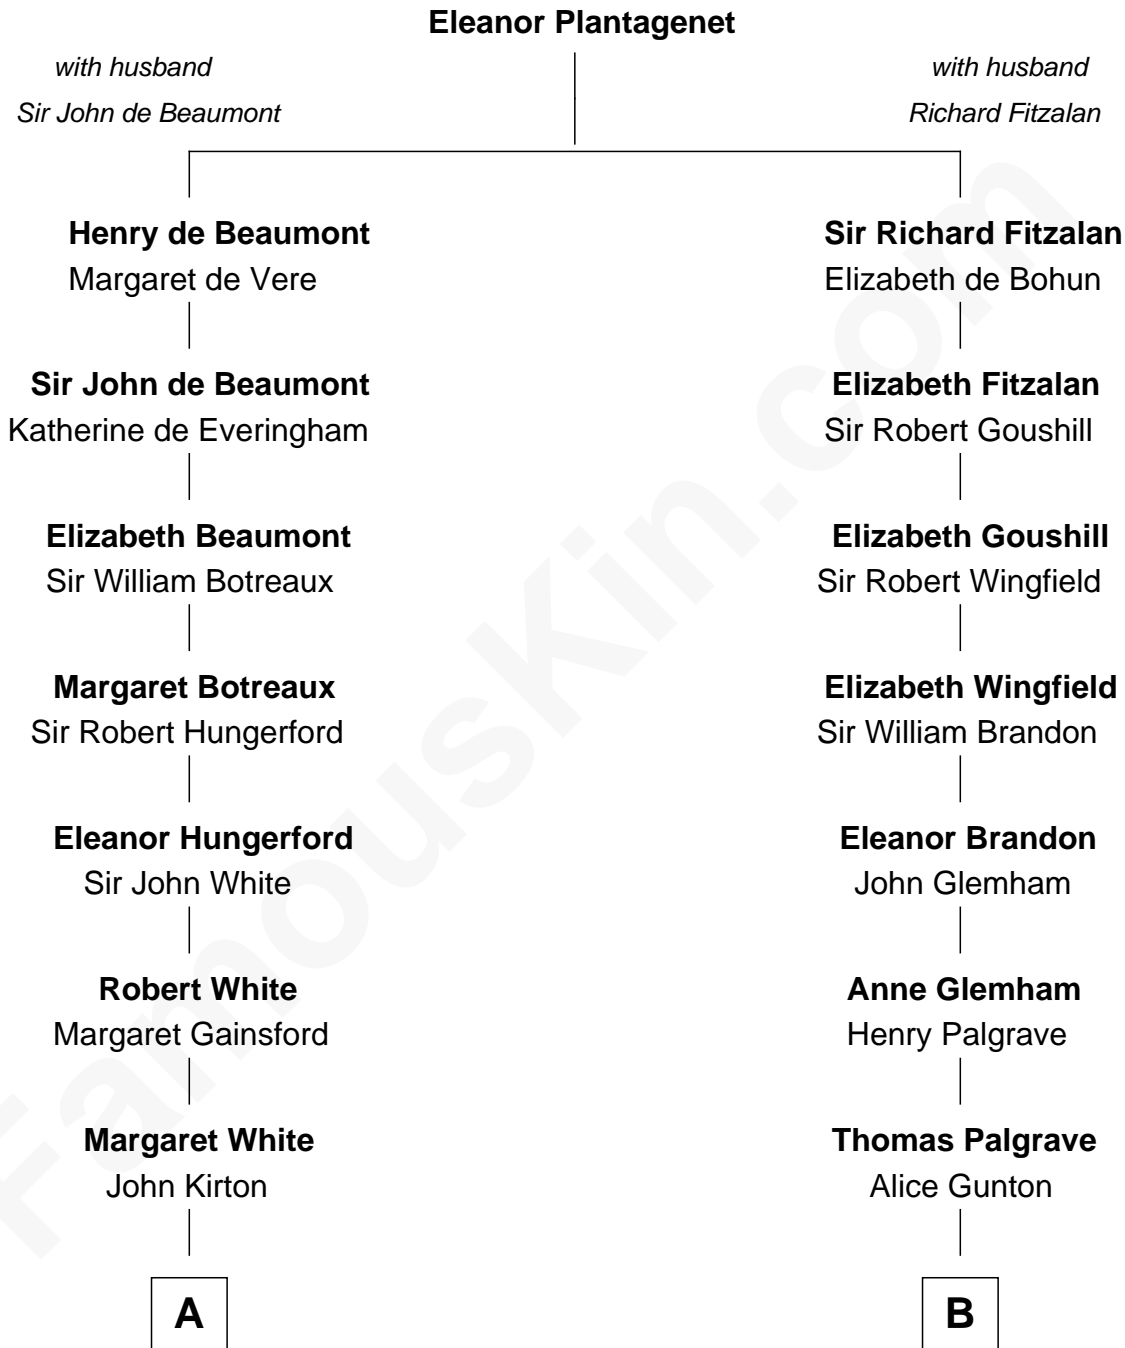

FamousKin.com

Relationship Chart of

Susana Ferrari Billinghamurst

Argentine Aviation Pioneer

19th cousin 1 time removed of

Paget Brewster
TV Actress

C

Lisandro Billinghamurst

Ana Kidd

Rosa Laureana Billinghamurst

Alfredo Ferrari

Susana Ferrari Billinghamurst

Argentine Aviation Pioneer

D

Dr. George Washington Wales Brewster

Ellen Mackenzie Hodge