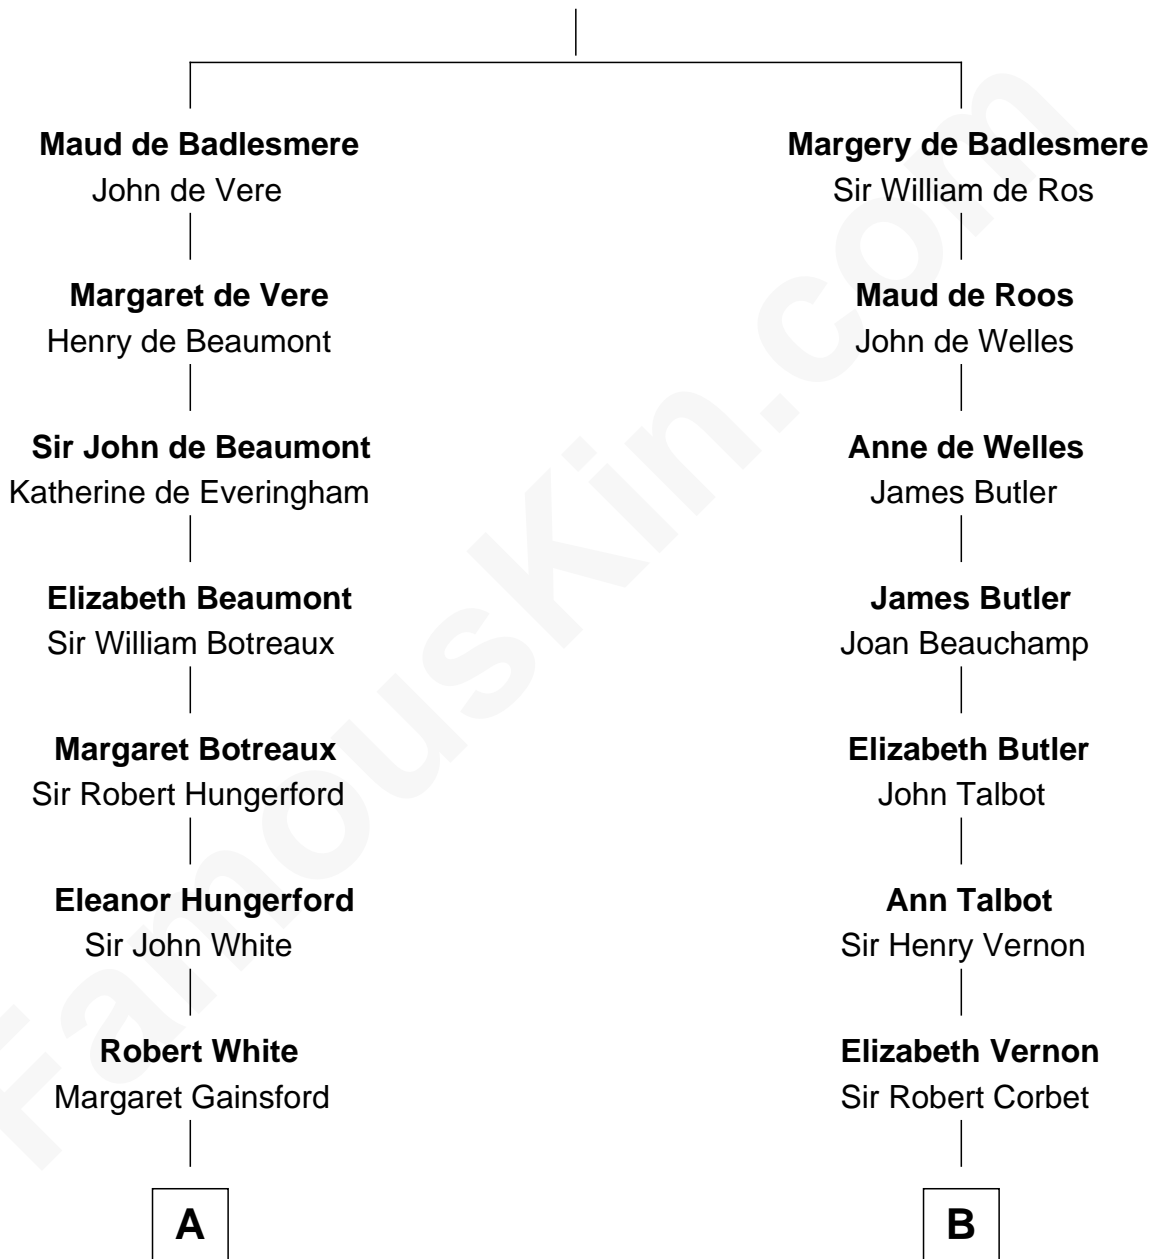

FamousKin.com
Relationship Chart of
Susana Ferrari Billinghamurst
Argentine Aviation Pioneer

20th cousin of
John Foster Dulles
52nd U.S. Secretary of State

Bartholomew de Badlesmere
 Margaret de Clare

C

Daniel Mariano Billinghamurst

Mercedes Merzano

Lisandro Billinghamurst

Ana Kidd

Rosa Laureana Billinghamurst

Alfredo Ferrari

Susana Ferrari Billinghamurst

Argentine Aviation Pioneer

D

Harriet Wadsworth Lathrop

Rev. Miron Winslow

Harriet Lathrop Winslow

Rev. John Welsh Dulles

Allen Macy Dulles

Edith Foster

John Foster Dulles

52nd U.S. Secretary of State