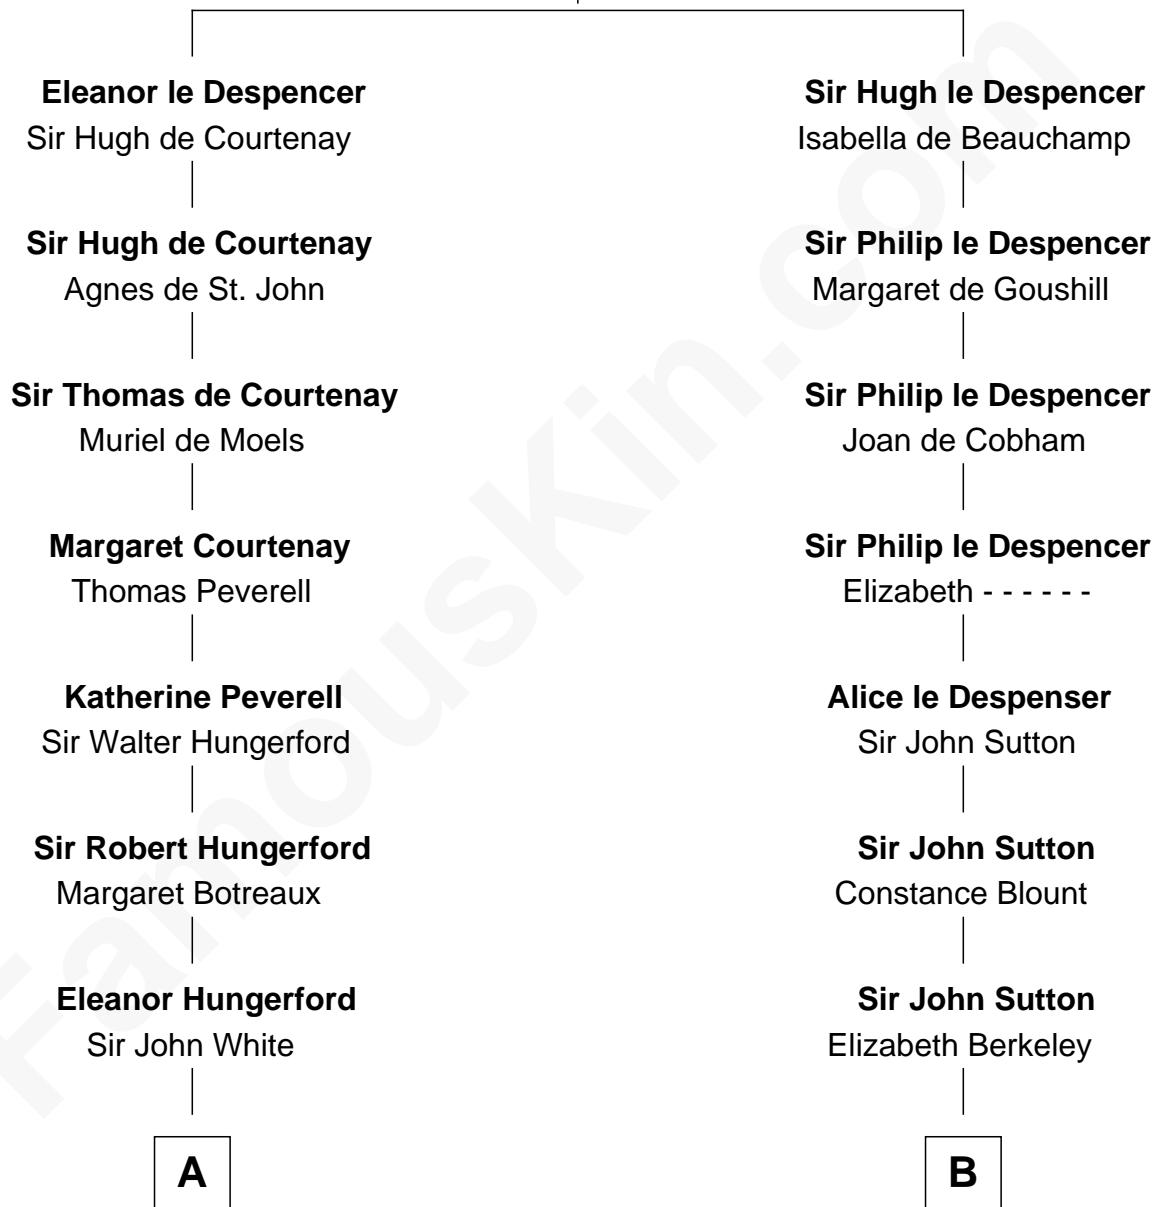

FamousKin.com
Relationship Chart of
Susana Ferrari Billinghamurst

Argentine Aviation Pioneer

21st cousin of

John Foster Dulles

52nd U.S. Secretary of State

Sir Hugh le Despencer

Aveline Basset

C

Robert Billinghamurst
Maria Francisca Agrelo

Daniel Mariano Billinghamurst
Mercedes Merzano

Lisandro Billinghamurst
Ana Kidd

Rosa Laureana Billinghamurst
Alfredo Ferrari

Susana Ferrari Billinghamurst
Argentine Aviation Pioneer