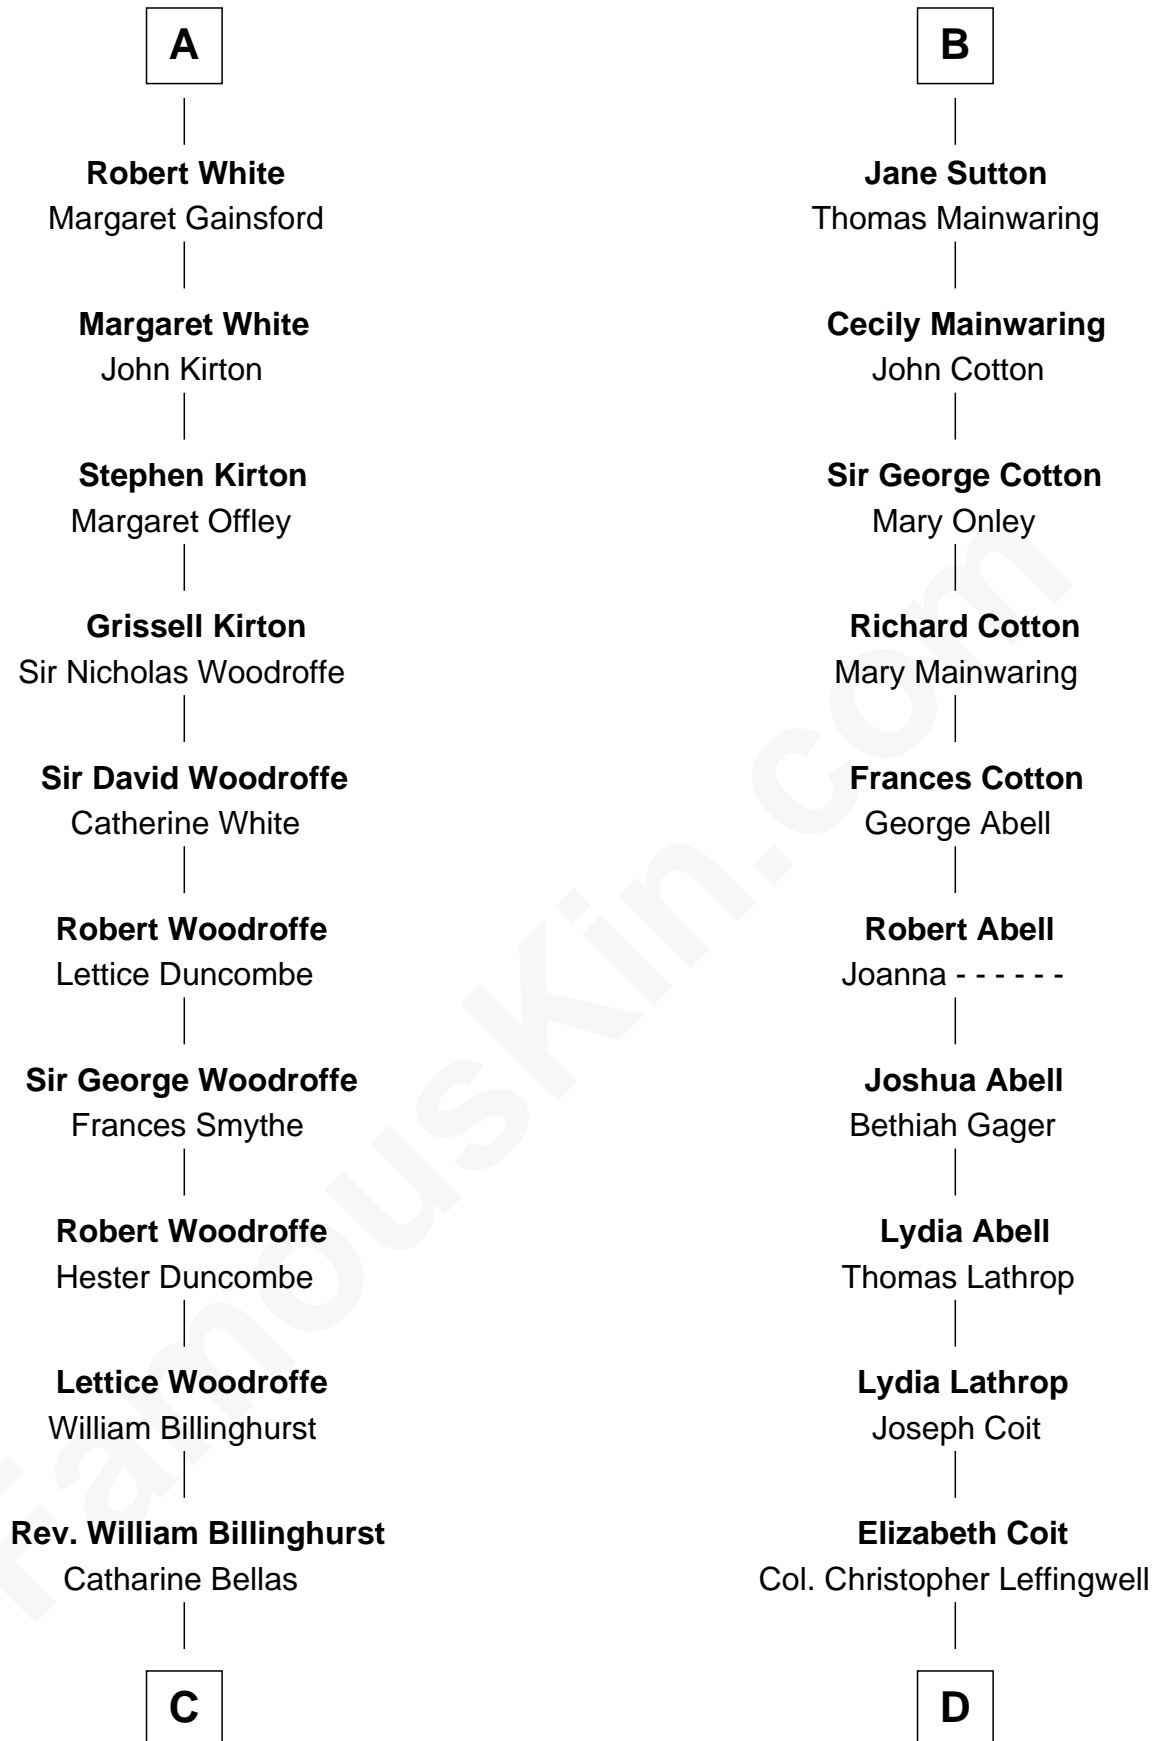

FamousKin.com
Relationship Chart of
Susana Ferrari Billinghamurst

Argentine Aviation Pioneer

21st cousin of

John Foster Dulles

52nd U.S. Secretary of State

Sir Hugh le Despencer

Aveline Basset

C

Robert Billinghamurst
Maria Francisca Agrelo

Daniel Mariano Billinghamurst
Mercedes Merzano

Lisandro Billinghamurst
Ana Kidd

Rosa Laureana Billinghamurst
Alfredo Ferrari

Susana Ferrari Billinghamurst
Argentine Aviation Pioneer