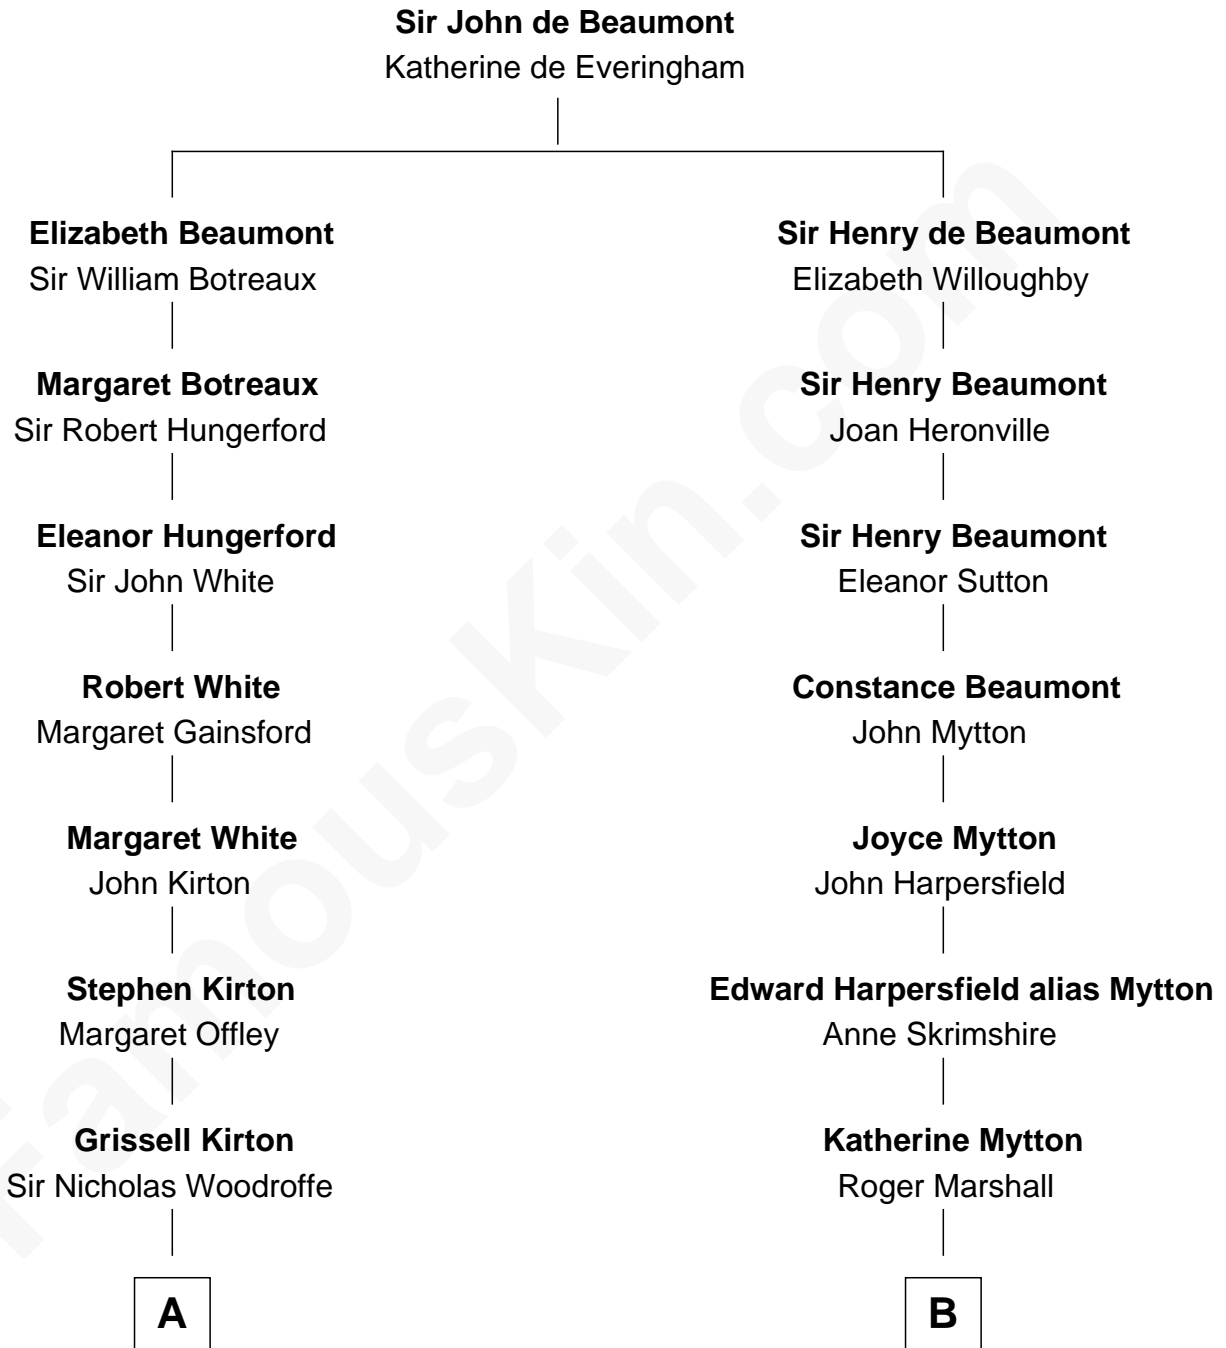

FamousKin.com
Relationship Chart of
Susana Ferrari Billinghurst
Argentine Aviation Pioneer

17th cousin 2 times removed of
Chevy Chase
Comedian, Actor and Writer

C

Edward Leigh Chase

Mabel Penrose Tinsley

Edward Tinsley Chase

Cathalene Parker Browning

Chevy Chase

Comedian, Actor and Writer

FamousKin.com