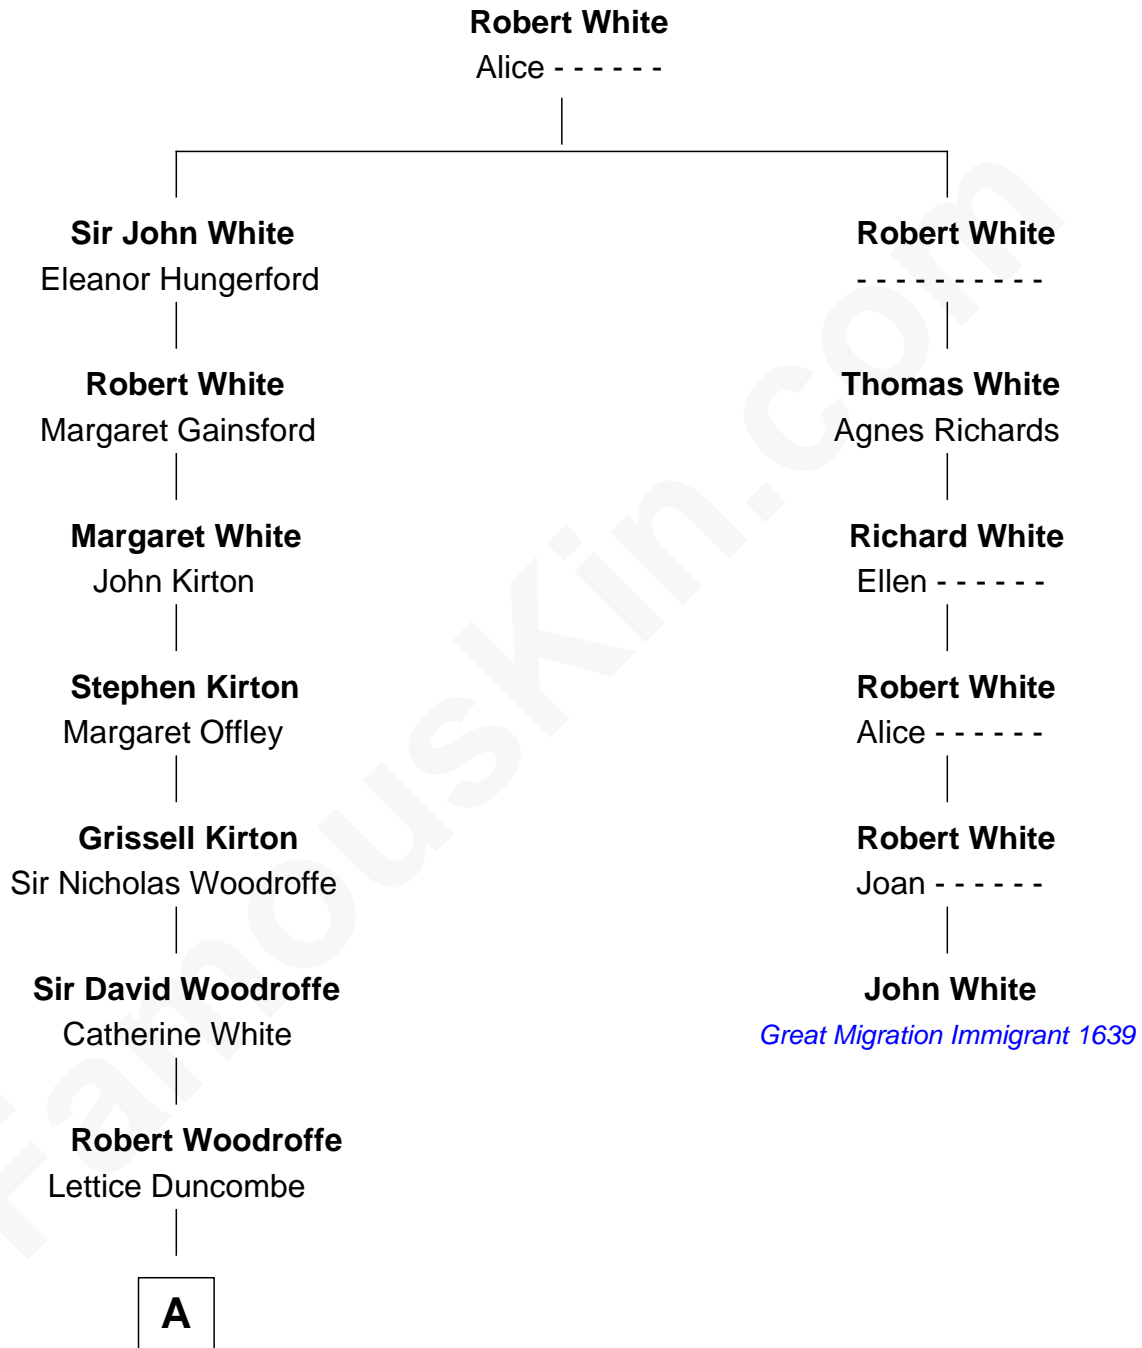

**FamousKin.com**  
**Relationship Chart of**  
**Susana Ferrari Billinghurst**  
*Argentine Aviation Pioneer*

5th cousin 10 times removed of

**John White**

(c1602 - 1673) *Great Migration Immigrant 1639*

**A**

—  
**Sir George Woodroffe**

Frances Smythe

—  
**Robert Woodroffe**

Hester Duncombe

—  
**Lettice Woodroffe**

William Billinghamurst

—  
**Rev. William Billinghamurst**

Alfredo Ferrari

—  
**Susana Ferrari Billinghamurst**

*Argentine Aviation Pioneer*