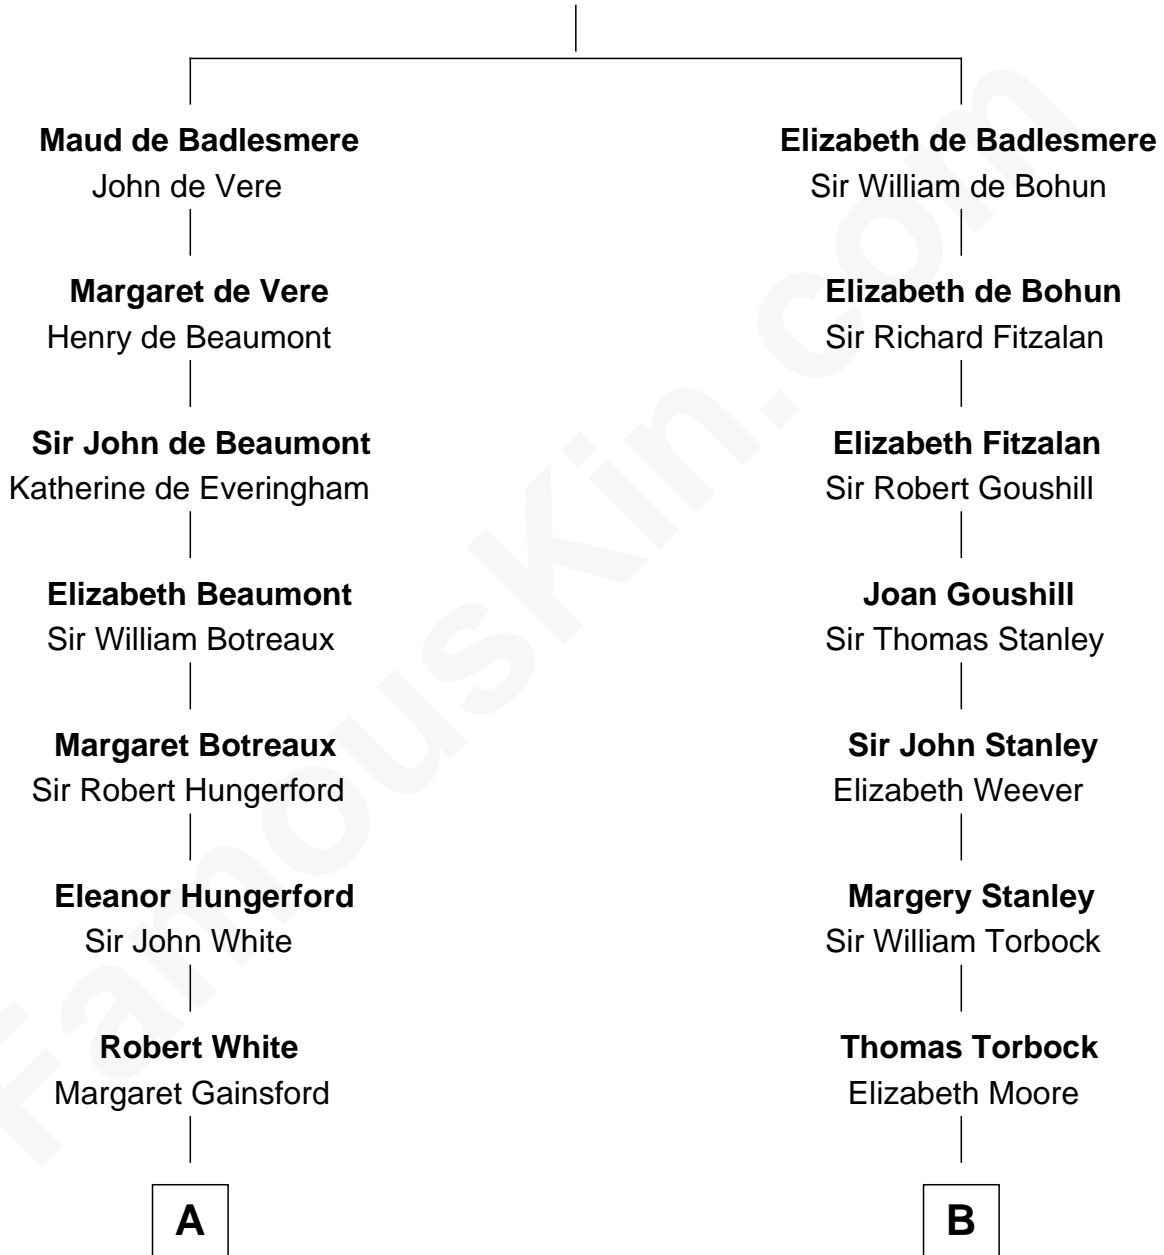

**FamousKin.com**  
**Relationship Chart of**  
**Susana Ferrari Billinghurst**  
*Argentine Aviation Pioneer*

18th cousin 2 times removed of

**Buckminster Fuller**  
*Author, Architect, and Inventor*

**Bartholomew de Badlesmere**  
 Margaret de Clare

**C**

**Daniel Mariano Billinghamurst**

Mercedes Merzano

**Lisandro Billinghamurst**

Ana Kidd

**Rosa Laureana Billinghamurst**

Alfredo Ferrari

**Susana Ferrari Billinghamurst**

*Argentine Aviation Pioneer*

**D**

**Caroline Wolcott Andrews**

Richard Buckminster Fuller

**Buckminster Fuller**

*Author, Architect, and Inventor*

FamousKin.com