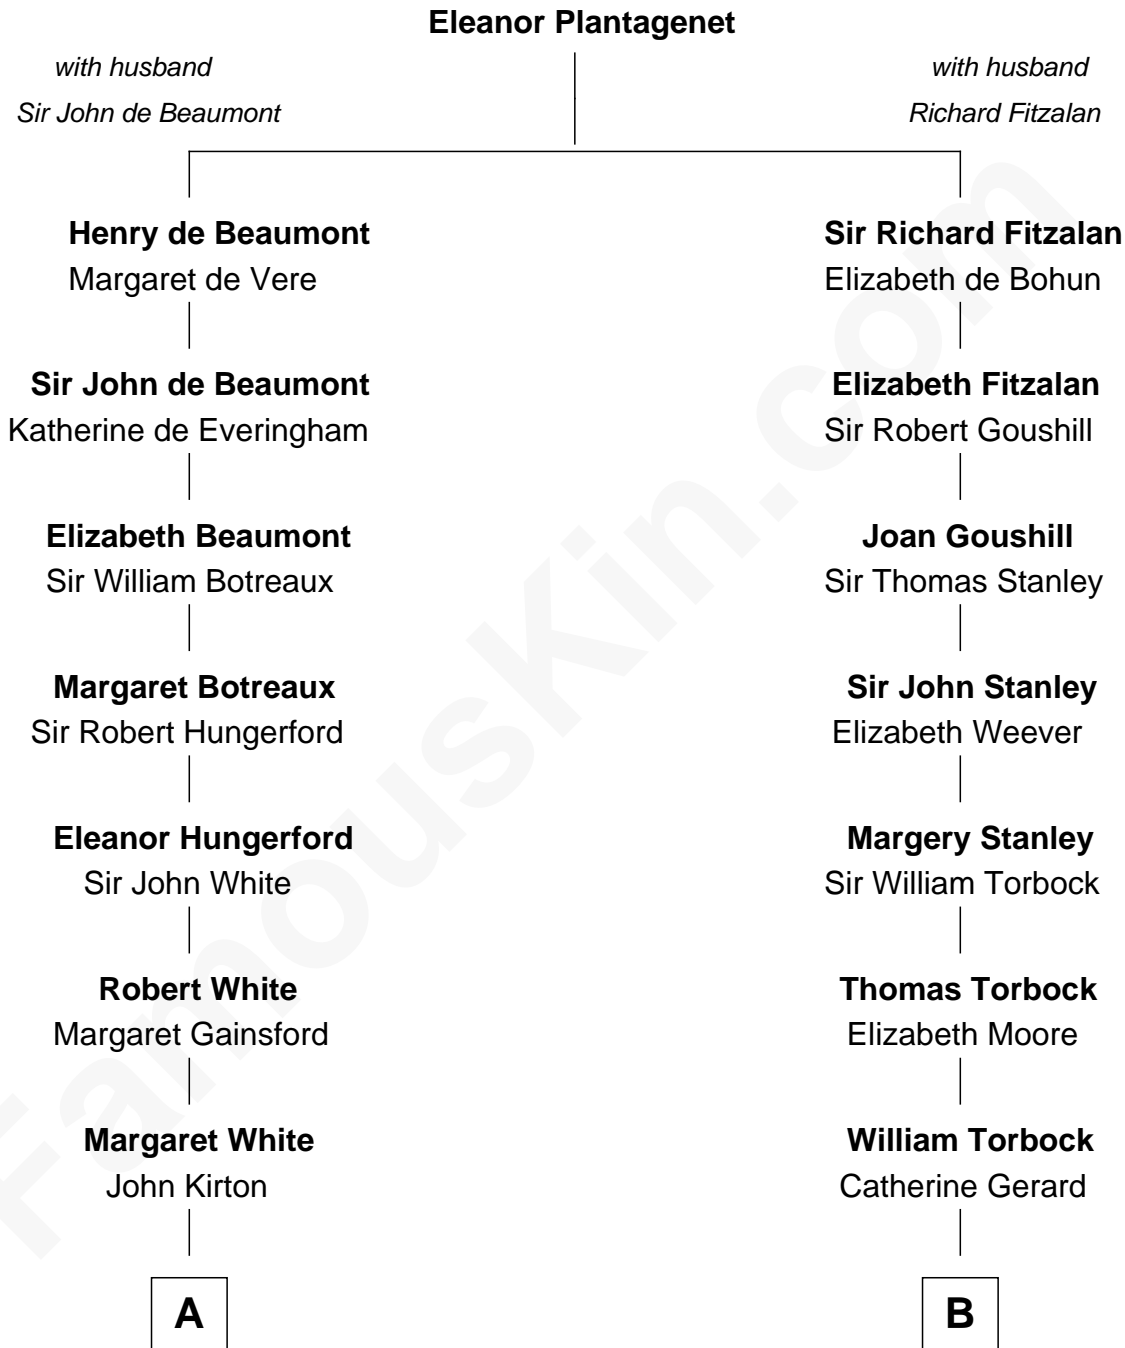

FamousKin.com
Relationship Chart of
Susana Ferrari Billinghurst
Argentine Aviation Pioneer

17th cousin 2 times removed of

Buckminster Fuller
Author, Architect, and Inventor

C

—
Lisandro Billinghamurst

Ana Kidd

—
Rosa Laureana Billinghamurst

Alfredo Ferrari

—
Susana Ferrari Billinghamurst

Argentine Aviation Pioneer

FamousKin.com