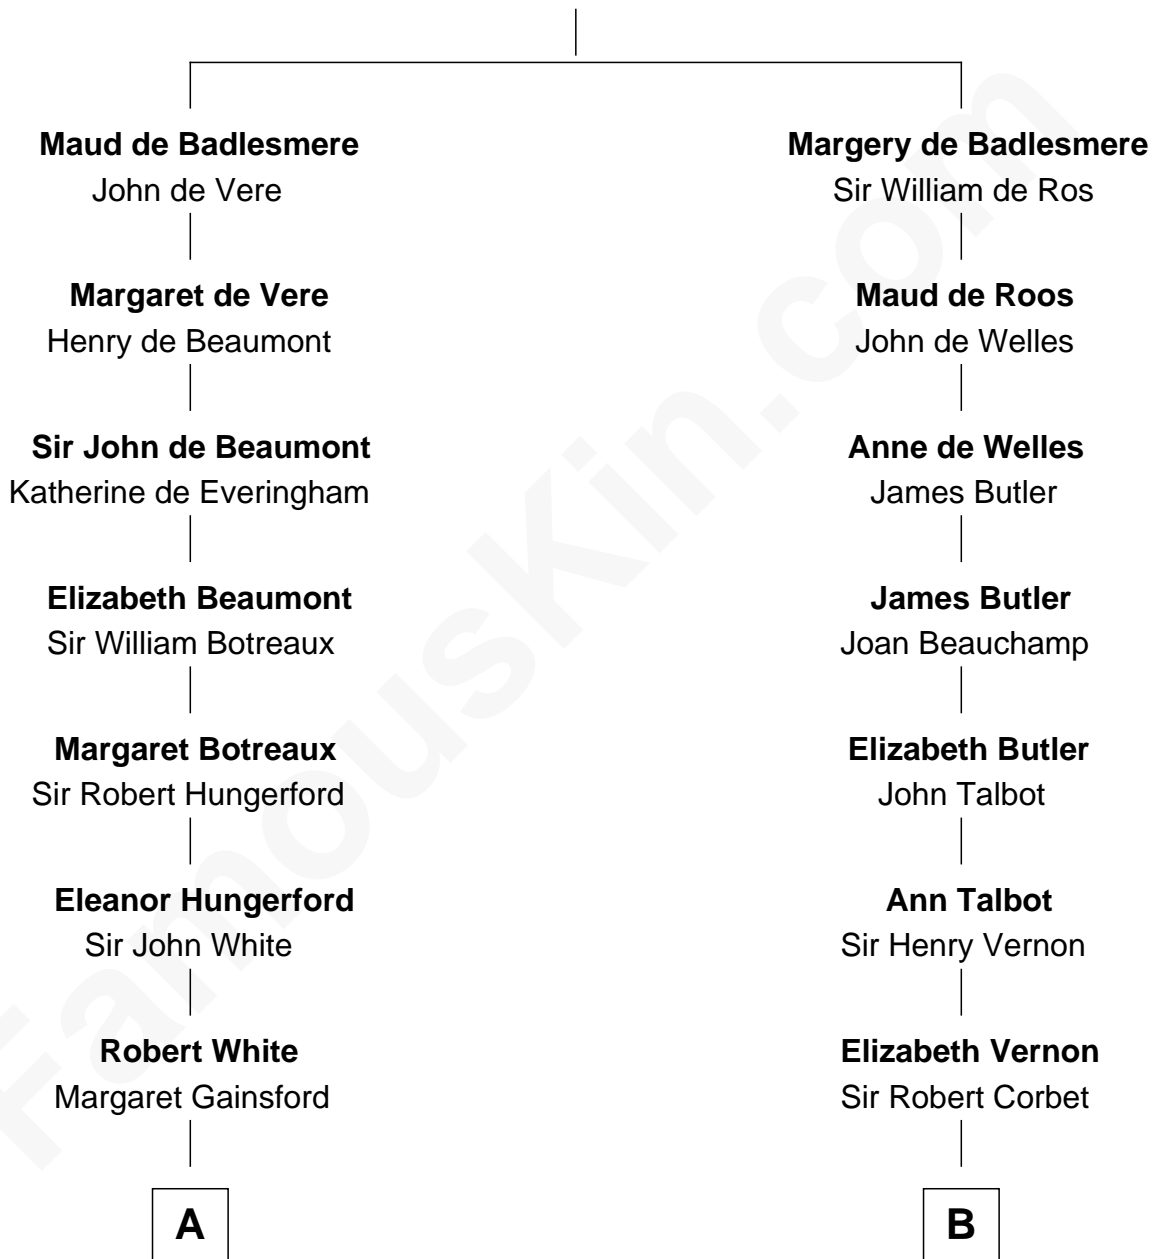

FamousKin.com
Relationship Chart of
Susana Ferrari Billinghamurst
Argentine Aviation Pioneer

17th cousin 3 times removed of

C. W. Post
Founder of Post Cereals

Bartholomew de Badlesmere

Margaret de Clare

C

—
Daniel Mariano Billinghamurst

Mercedes Merzano

—
Lisandro Billinghamurst

Ana Kidd

—
Rosa Laureana Billinghamurst

Alfredo Ferrari

—
Susana Ferrari Billinghamurst

Argentine Aviation Pioneer

FamousKin.com