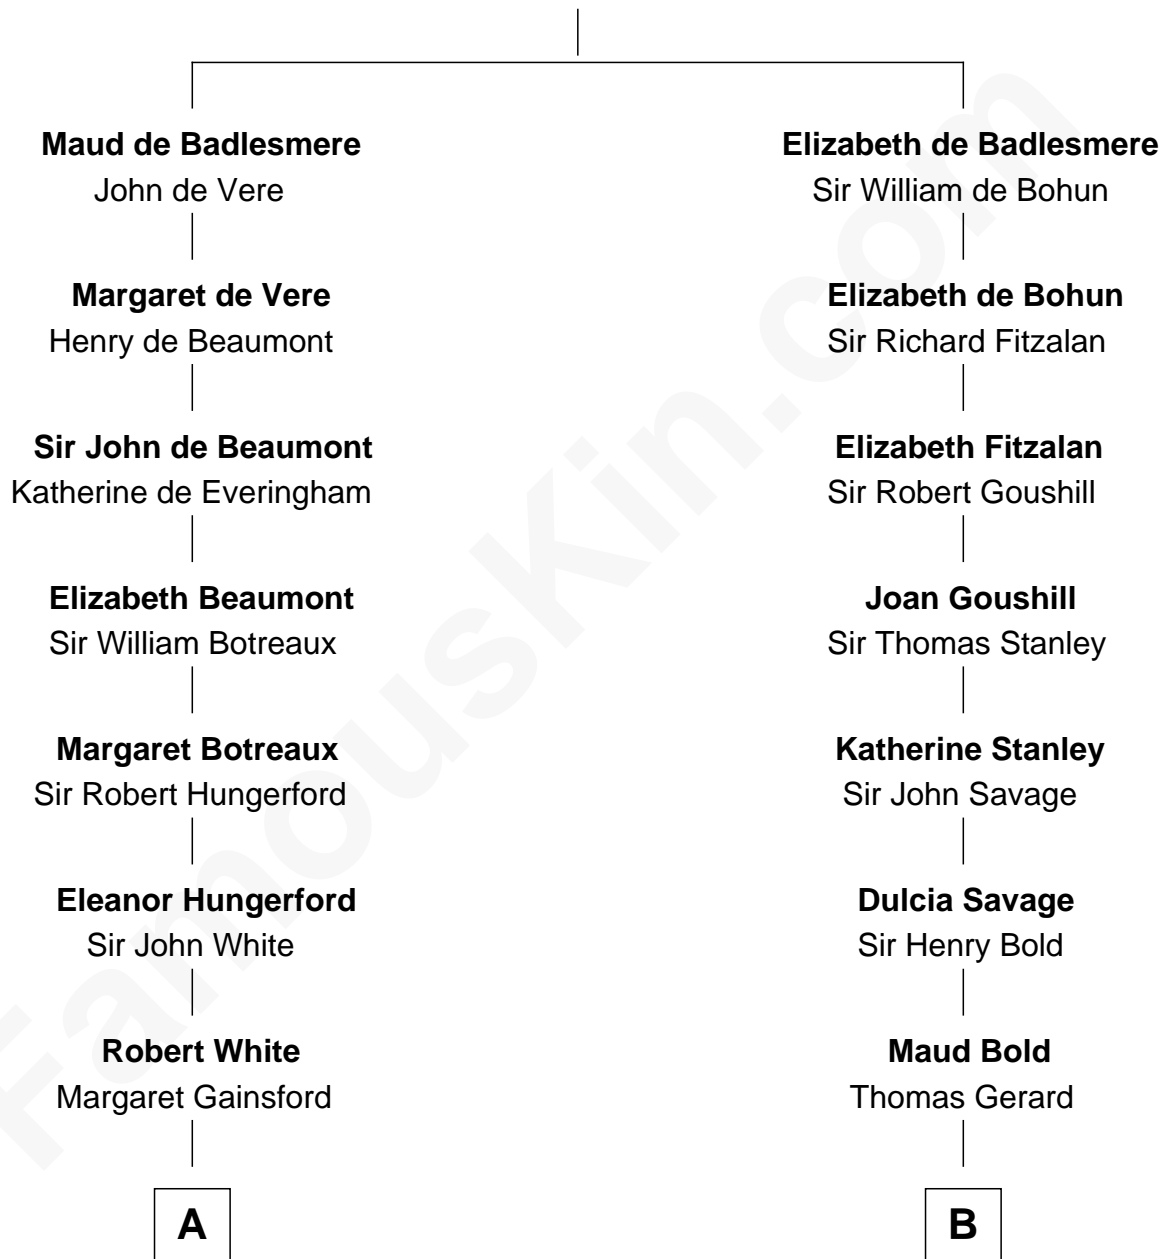

FamousKin.com
Relationship Chart of
Susana Ferrari Billinghurst
Argentine Aviation Pioneer

14th cousin 6 times removed of

Henry Lee III
9th Governor of Virginia

Bartholomew de Badlesmere

Margaret de Clare

C

—
Daniel Mariano Billinghamurst

Mercedes Merzano

—
Lisandro Billinghamurst

Ana Kidd

—
Rosa Laureana Billinghamurst

Alfredo Ferrari

—
Susana Ferrari Billinghamurst