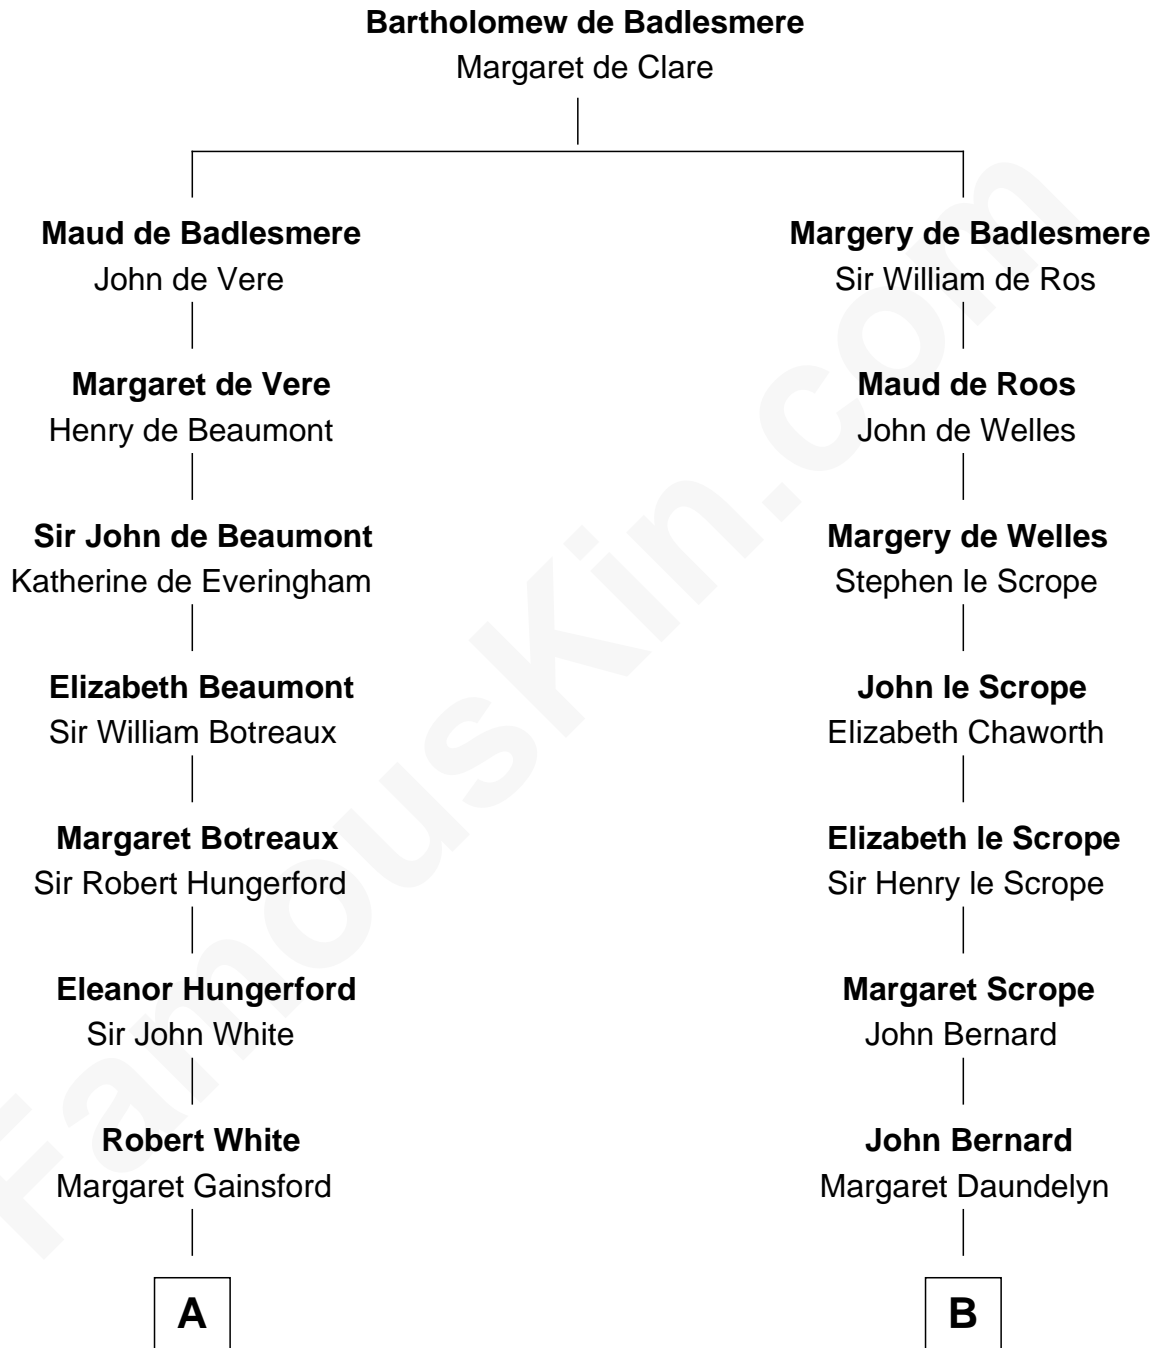

**FamousKin.com**  
**Relationship Chart of**  
**Susana Ferrari Billinghamurst**  
*Argentine Aviation Pioneer*

**15th cousin 5 times removed of**  
**William Henry Harrison**  
*9th U.S. President*

**C**

—  
**Daniel Mariano Billinghamurst**

Mercedes Merzano

—  
**Lisandro Billinghamurst**

Ana Kidd

—  
**Rosa Laureana Billinghamurst**

Alfredo Ferrari

—  
**Susana Ferrari Billinghamurst**

*Argentine Aviation Pioneer*