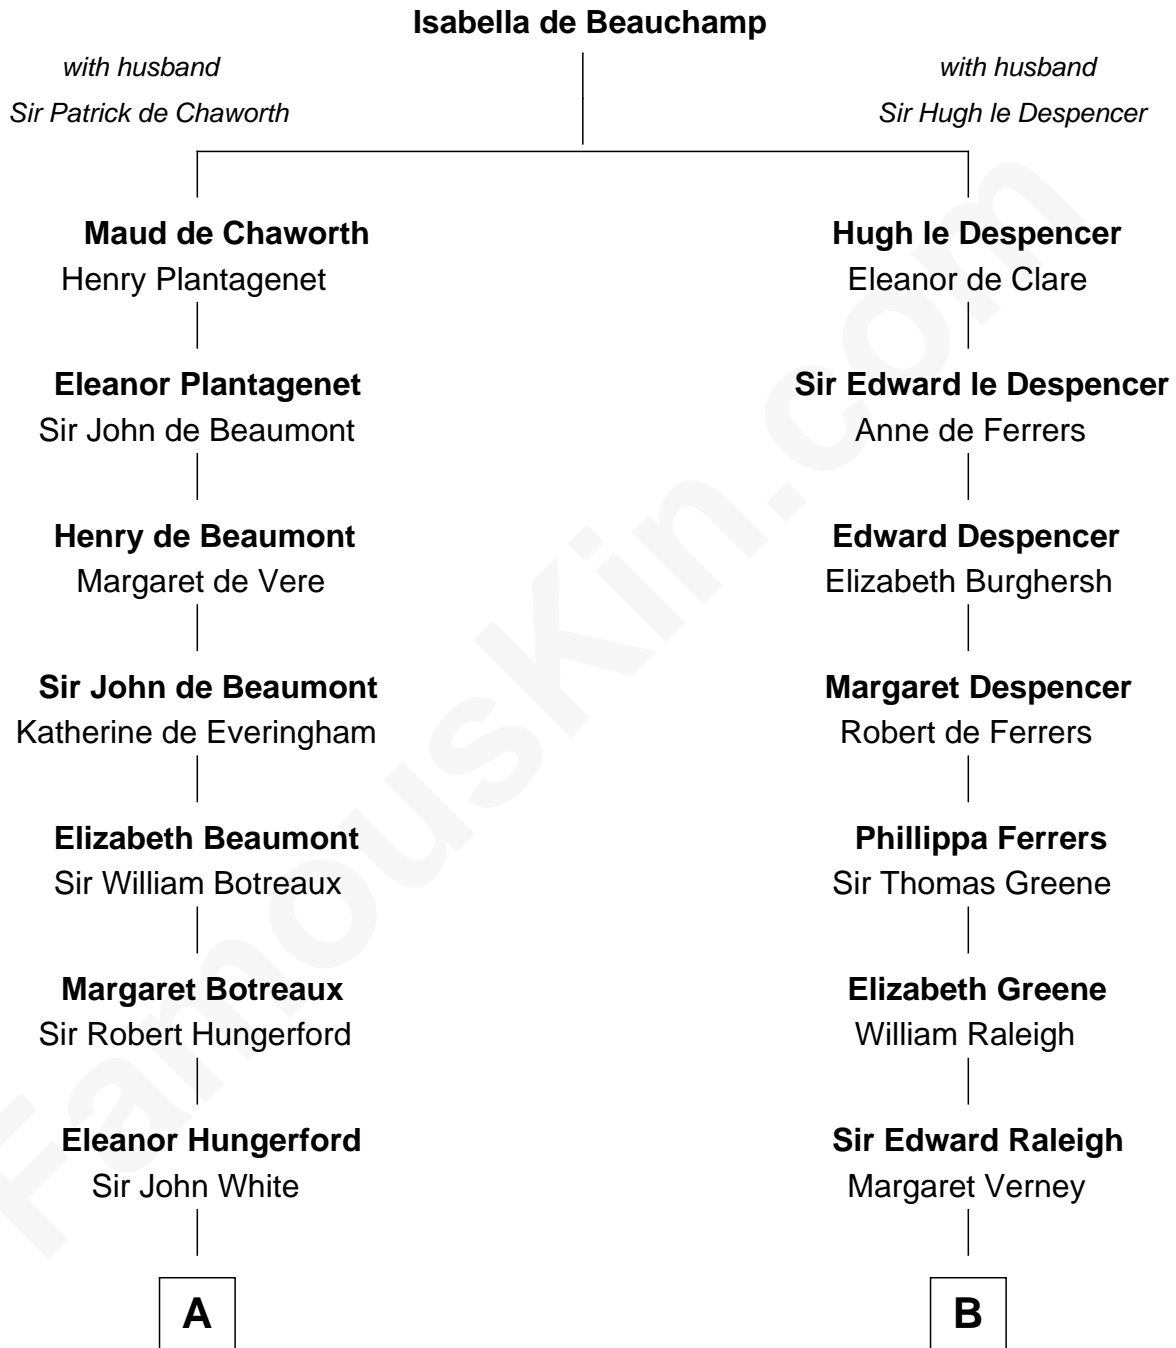

FamousKin.com
Relationship Chart of
Susana Ferrari Billinghamurst
Argentine Aviation Pioneer

18th cousin 3 times removed of

Joseph Wharton

Founder of the Wharton School of Business

C

Robert Billinghamurst
Maria Francisca Agrelo

Daniel Mariano Billinghamurst
Mercedes Merzano

Lisandro Billinghamurst
Ana Kidd

Rosa Laureana Billinghamurst
Alfredo Ferrari

Susana Ferrari Billinghamurst
Argentine Aviation Pioneer

D

Deborah Fisher
William Wharton