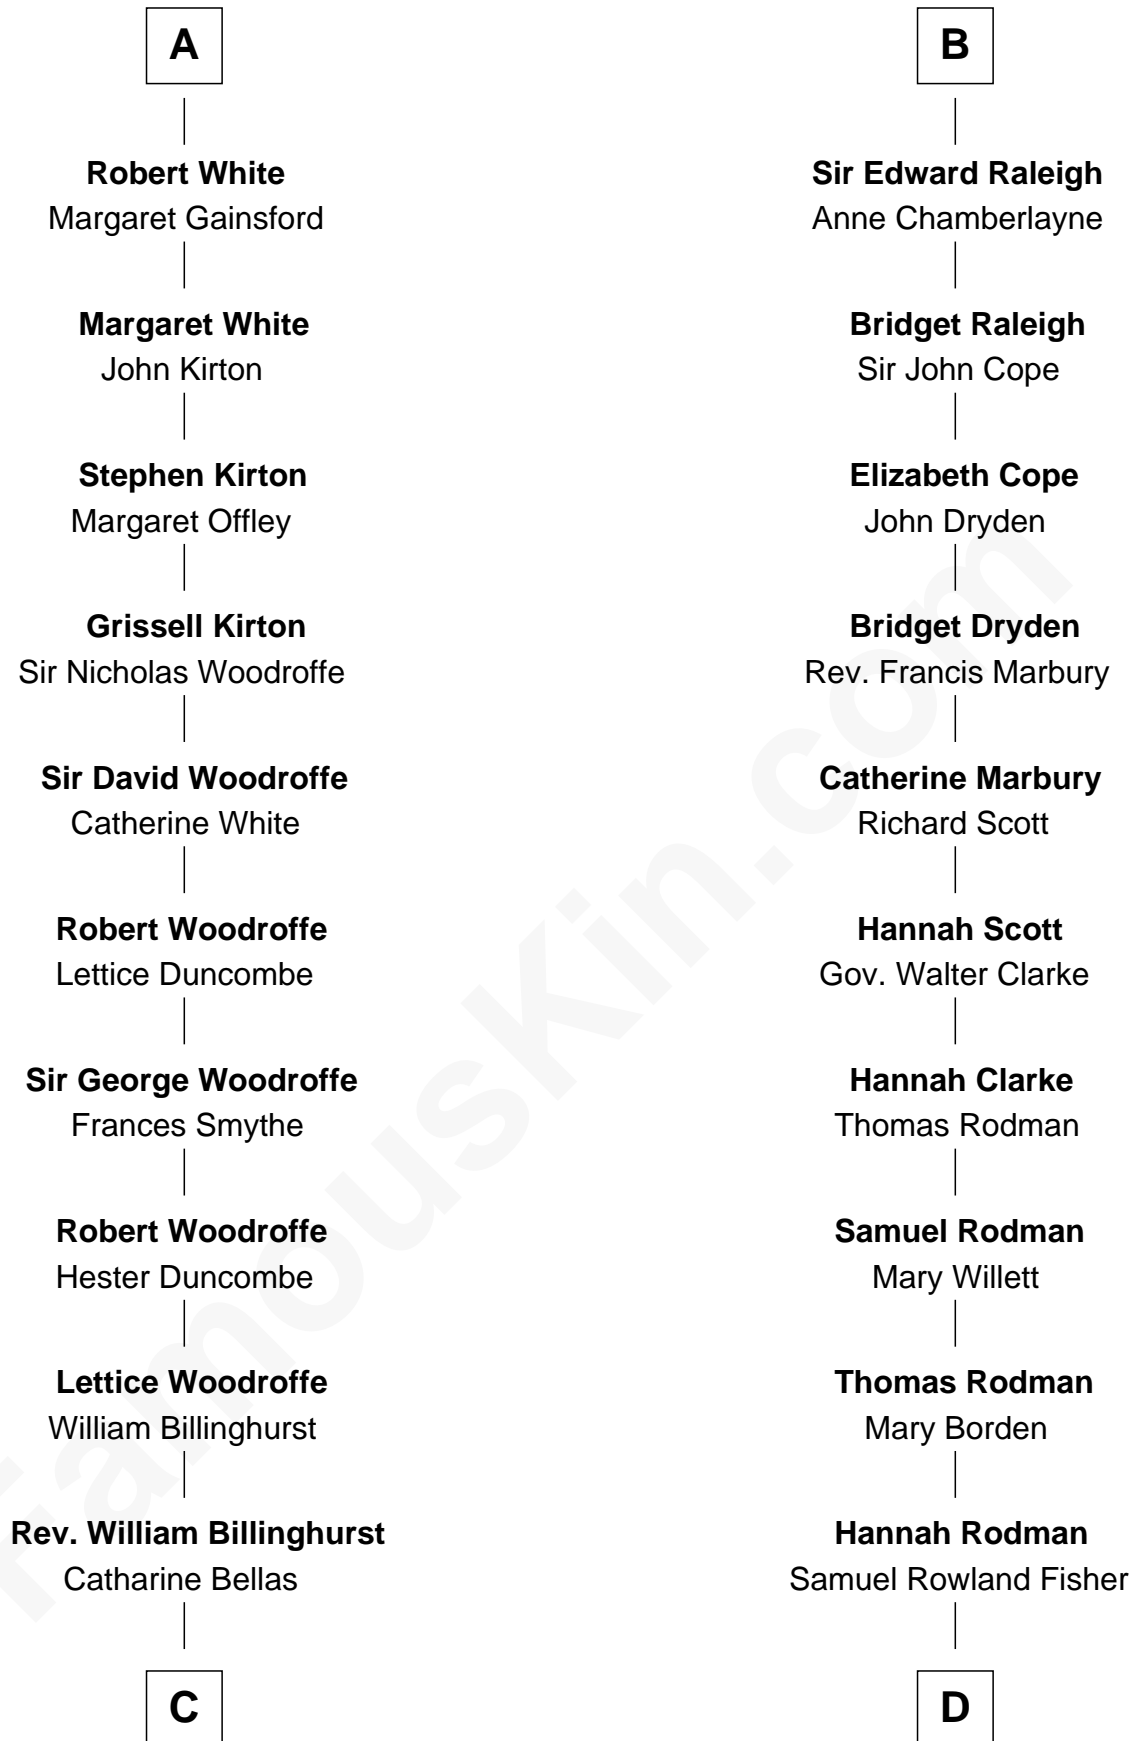

FamousKin.com
Relationship Chart of
Susana Ferrari Billinghamurst
Argentine Aviation Pioneer

18th cousin 3 times removed of

Joseph Wharton

Founder of the Wharton School of Business

C

Robert Billinghamurst
Maria Francisca Agrelo

Daniel Mariano Billinghamurst
Mercedes Merzano

Lisandro Billinghamurst
Ana Kidd

Rosa Laureana Billinghamurst
Alfredo Ferrari

Susana Ferrari Billinghamurst
Argentine Aviation Pioneer

D

Deborah Fisher
William Wharton