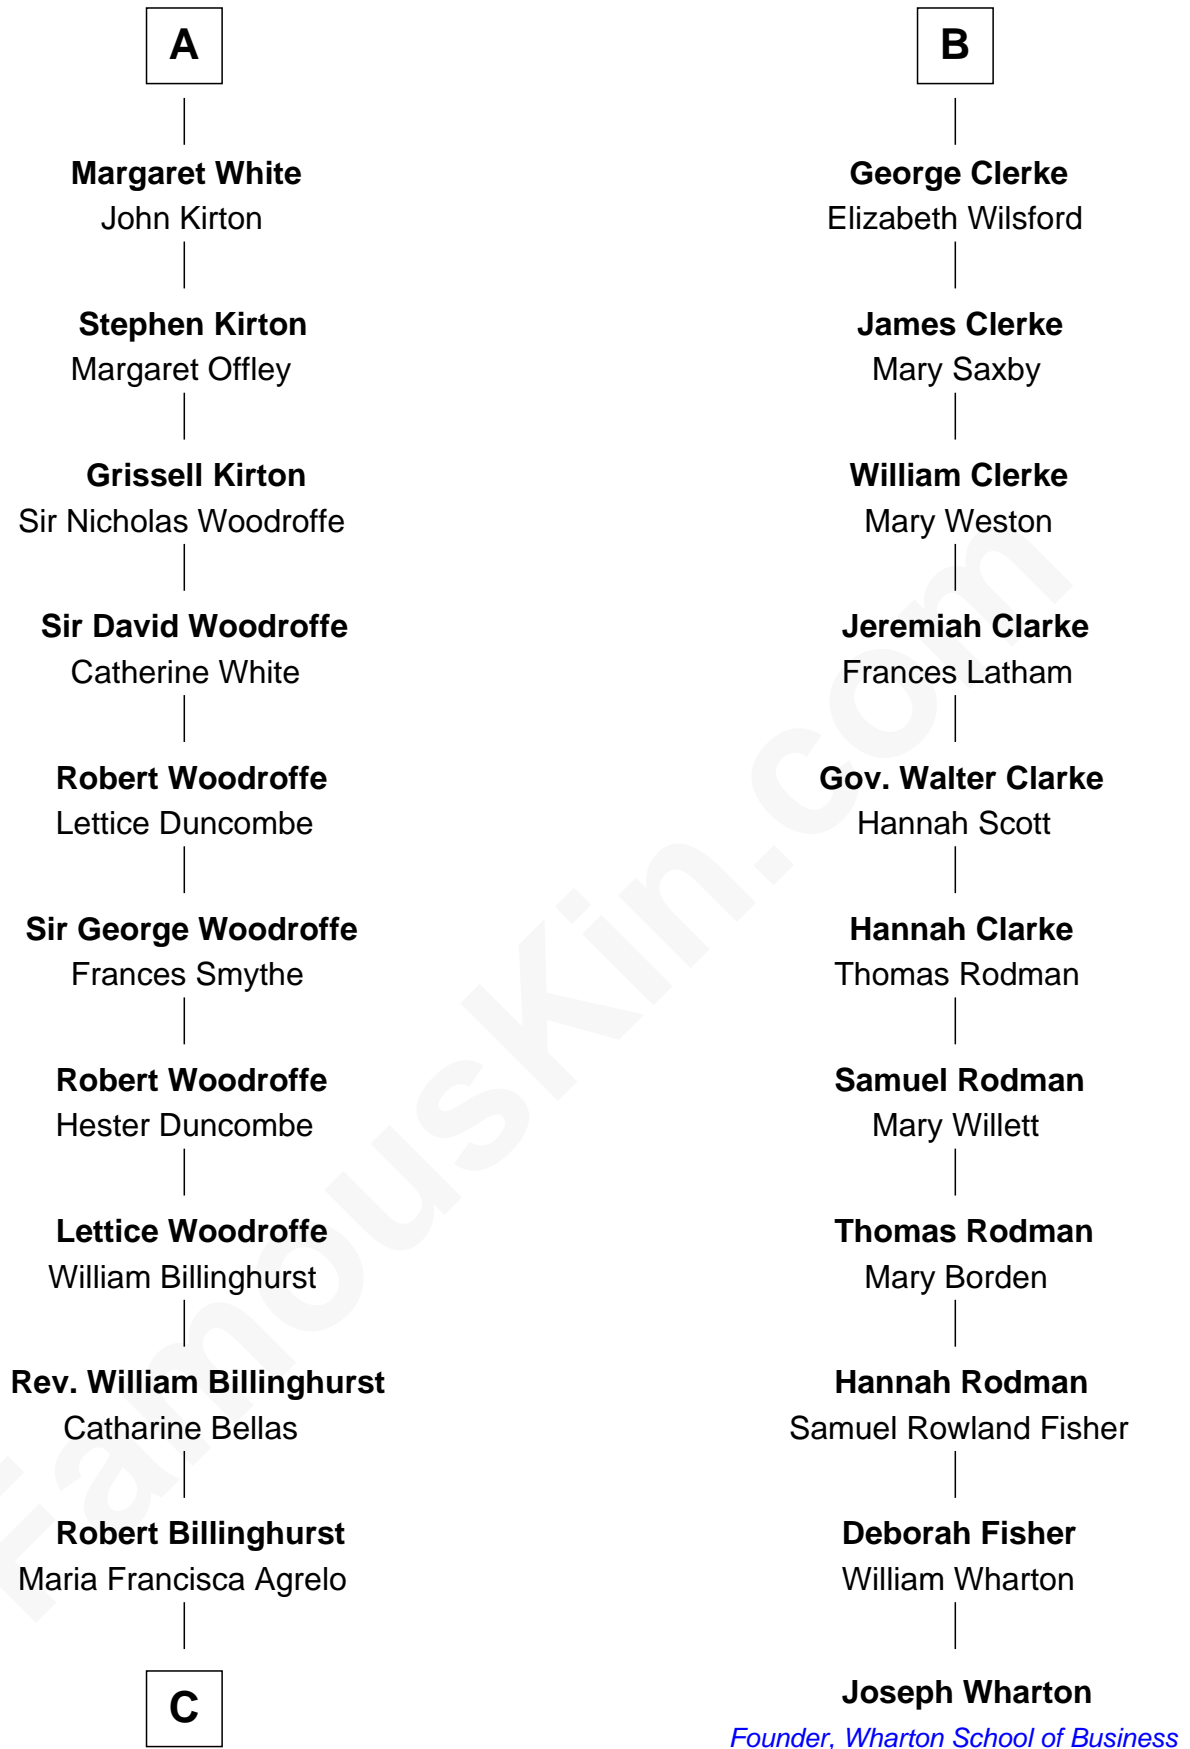

FamousKin.com
Relationship Chart of
Susana Ferrari Billinghurst
Argentine Aviation Pioneer

17th cousin 3 times removed of

Joseph Wharton

Founder of the Wharton School of Business

Bartholomew de Badlesmere

Margaret de Clare

C

—
Daniel Mariano Billinghamurst

Mercedes Merzano

—
Lisandro Billinghamurst

Ana Kidd

—
Rosa Laureana Billinghamurst

Alfredo Ferrari

—
Susana Ferrari Billinghamurst

Argentine Aviation Pioneer

FamousKin.com