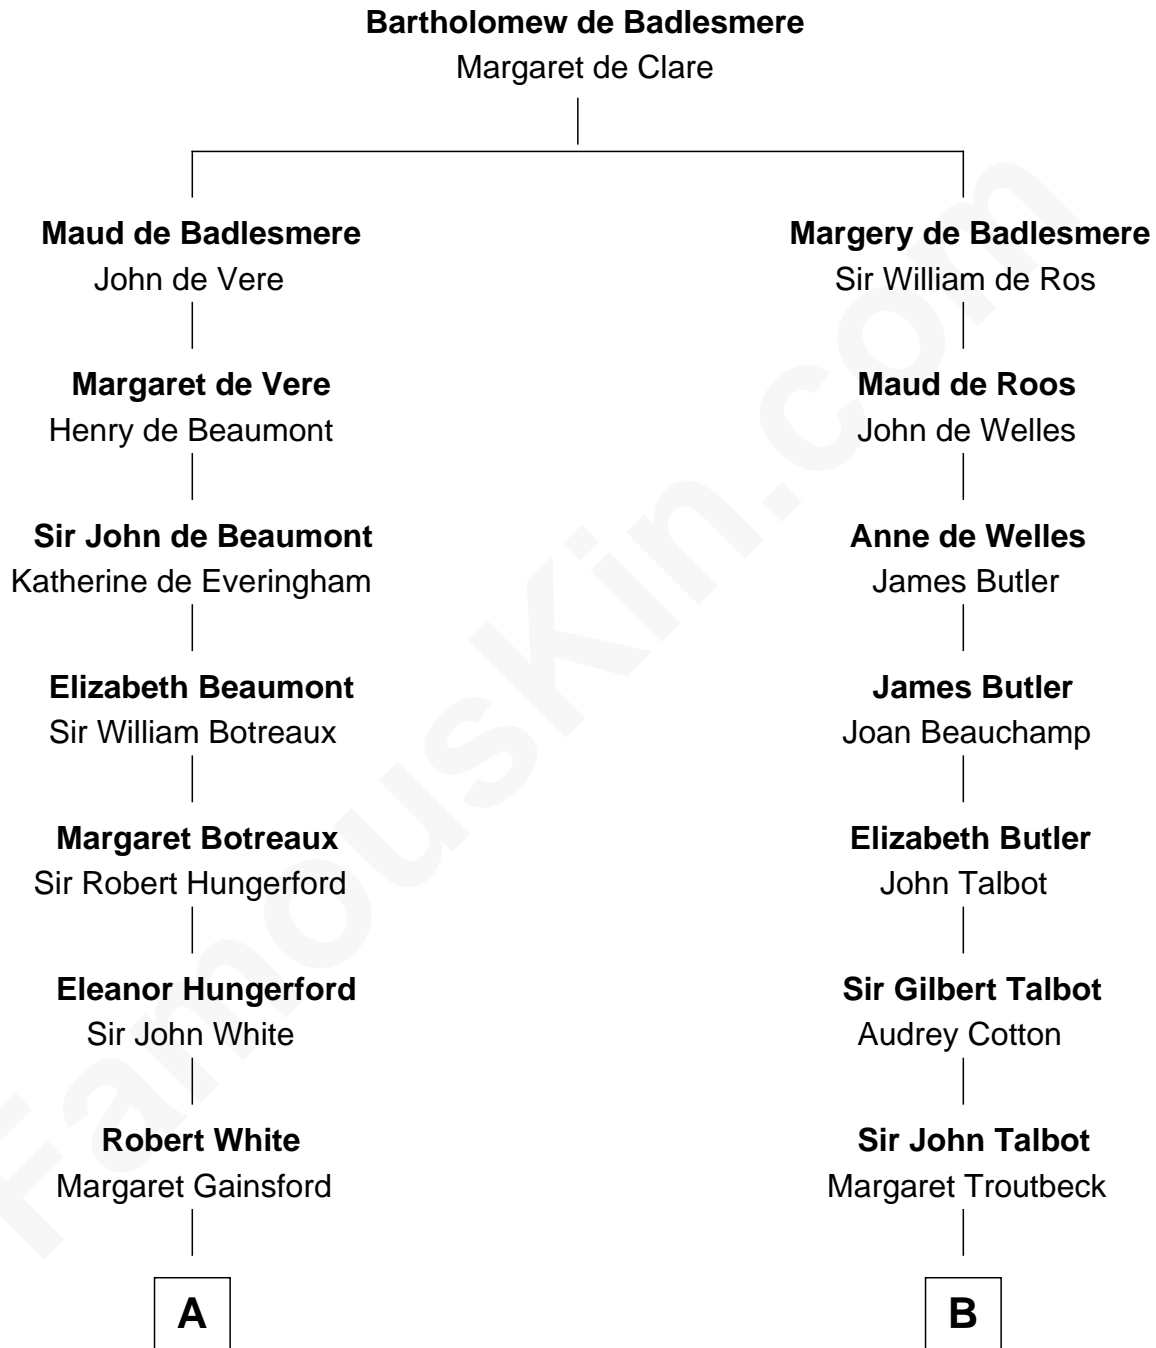

FamousKin.com
Relationship Chart of
Susana Ferrari Billinghamurst
Argentine Aviation Pioneer

17th cousin 3 times removed of
Jay Gould
American Railroad "Robber Baron"

C

—
Daniel Mariano Billinghurst

Mercedes Merzano

—
Lisandro Billinghurst

Ana Kidd

—
Rosa Laureana Billinghurst

Alfredo Ferrari

—
Susana Ferrari Billinghurst

Argentine Aviation Pioneer

FamousKin.com