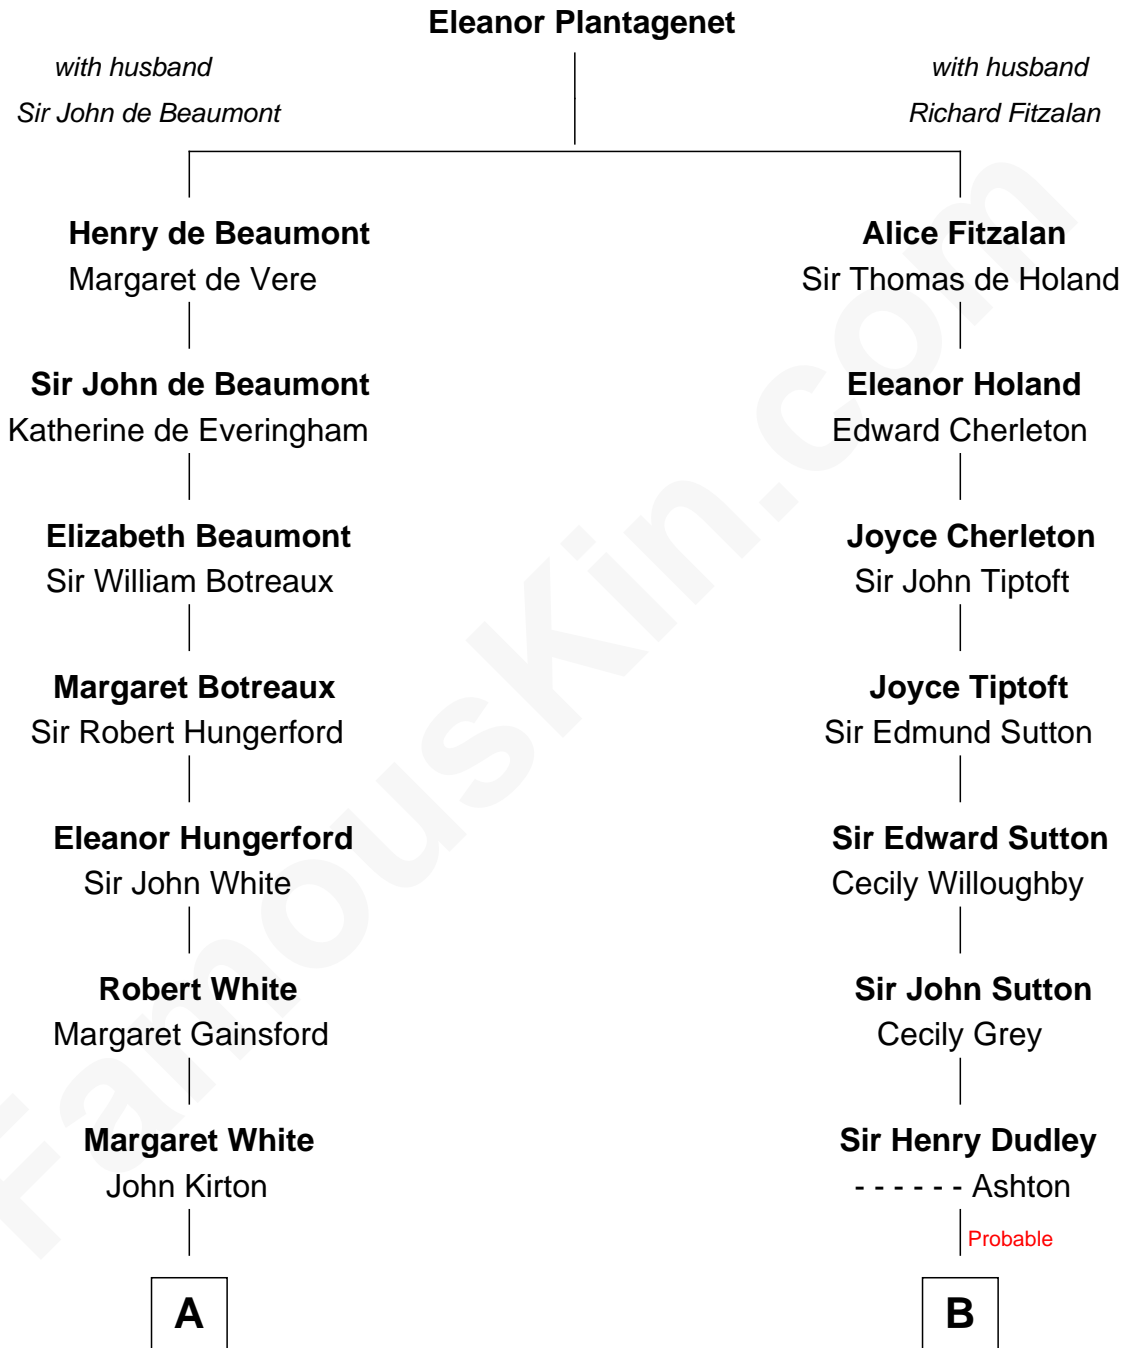

FamousKin.com
Relationship Chart of
Susana Ferrari Billinghurst
Argentine Aviation Pioneer

16th cousin 3 times removed of
William Marsh Rice
Founder of Rice University

C

—
Lisandro Billinghurst

Ana Kidd

—
Rosa Laureana Billinghurst

Alfredo Ferrari

—
Susana Ferrari Billinghurst

Argentine Aviation Pioneer

FamousKin.com