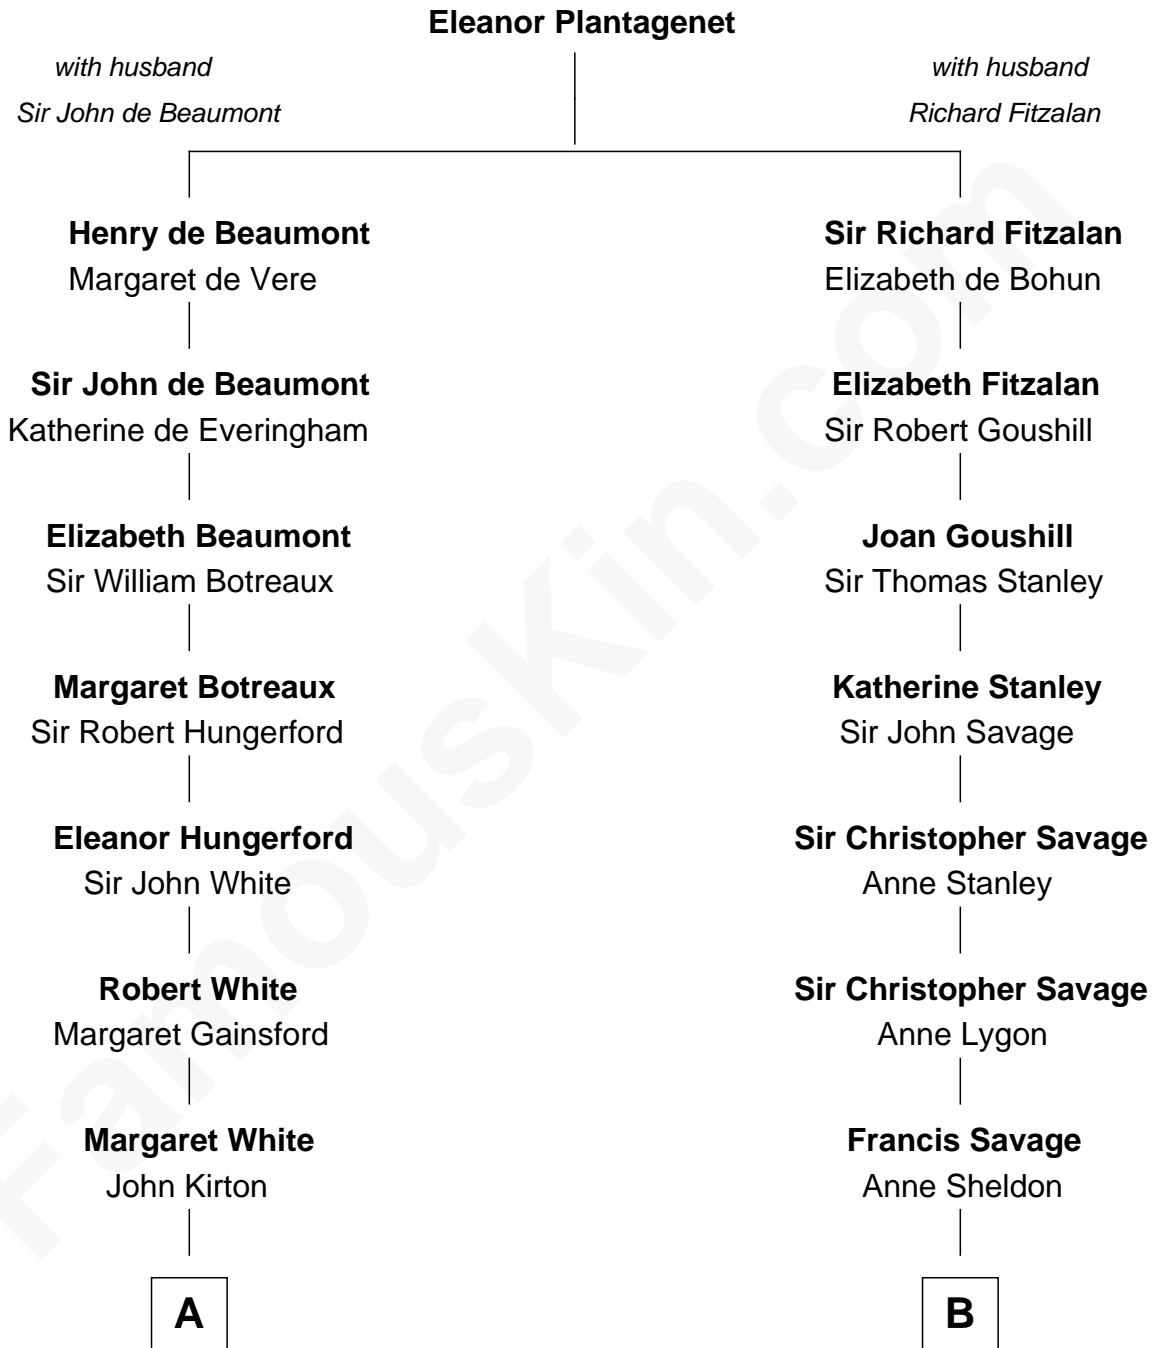

FamousKin.com
Relationship Chart of
Susana Ferrari Billinghamurst
Argentine Aviation Pioneer

18th cousin 1 time removed of
General George C. Marshall
Author of "The Marshall Plan"

C

Lisandro Billinghamurst

Ana Kidd

Rosa Laureana Billinghamurst

Alfredo Ferrari

Susana Ferrari Billinghamurst

Argentine Aviation Pioneer

D

George Catlett Marshall

Laura Emily Bradford