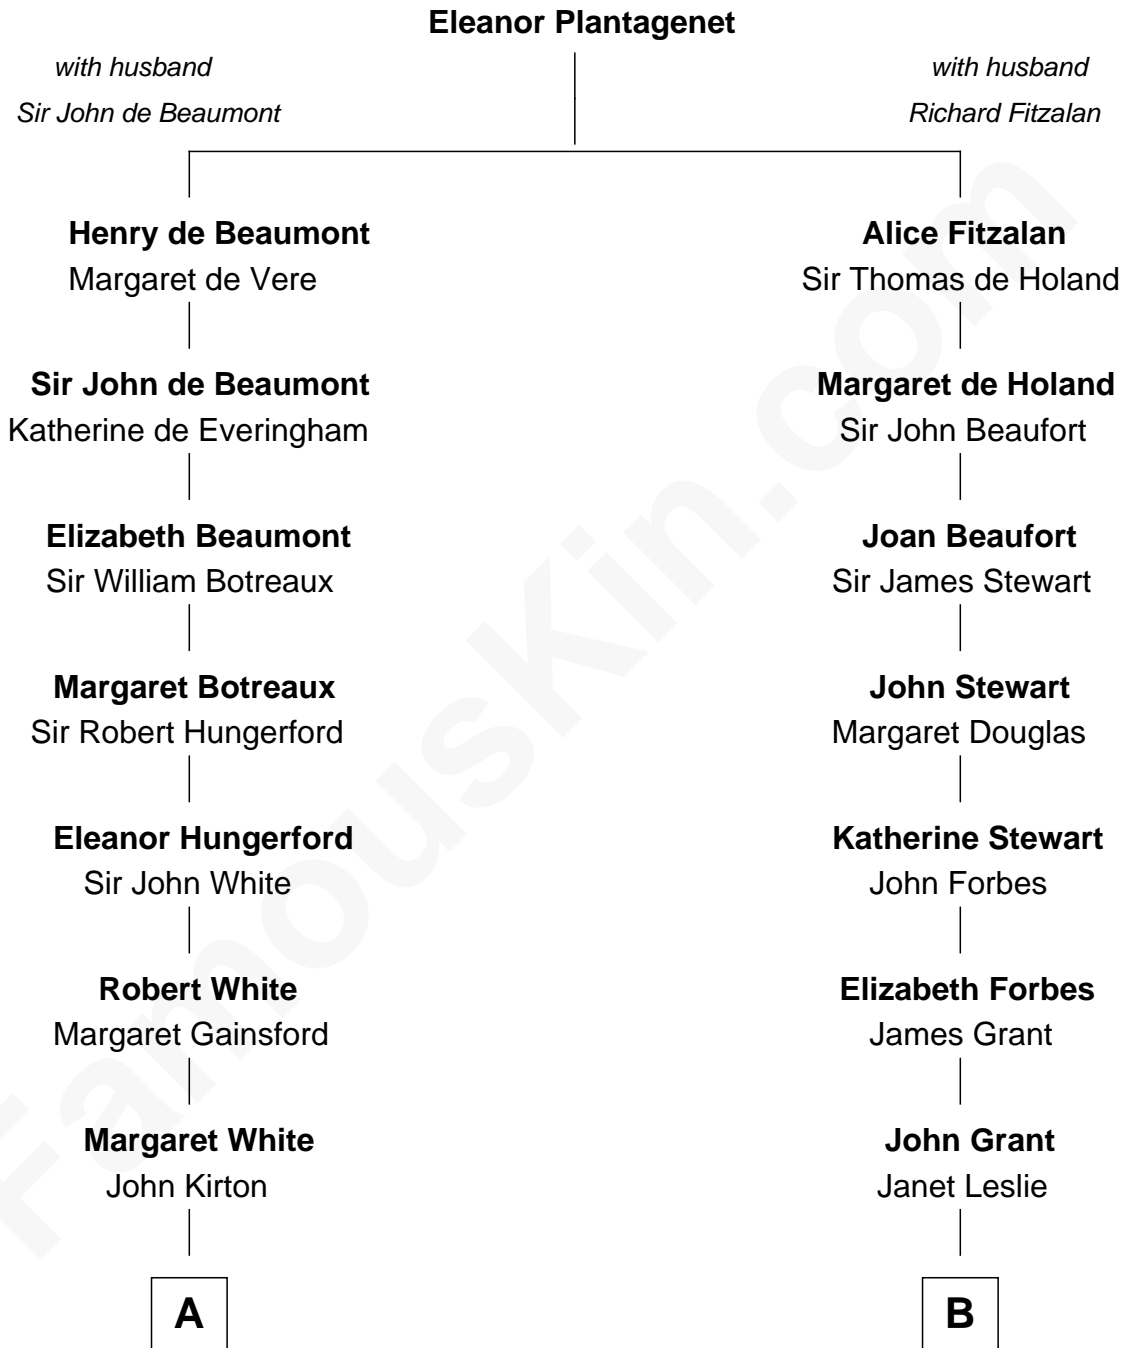

FamousKin.com
Relationship Chart of
Susana Ferrari Billinghurst
Argentine Aviation Pioneer

16th cousin 3 times removed of

Lytton Strachey
Author and Co-Founder of Bloomsbury Group

C

—
Lisandro Billinghamurst

Ana Kidd

—
Rosa Laureana Billinghamurst

Alfredo Ferrari

—
Susana Ferrari Billinghamurst

Argentine Aviation Pioneer

FamousKin.com