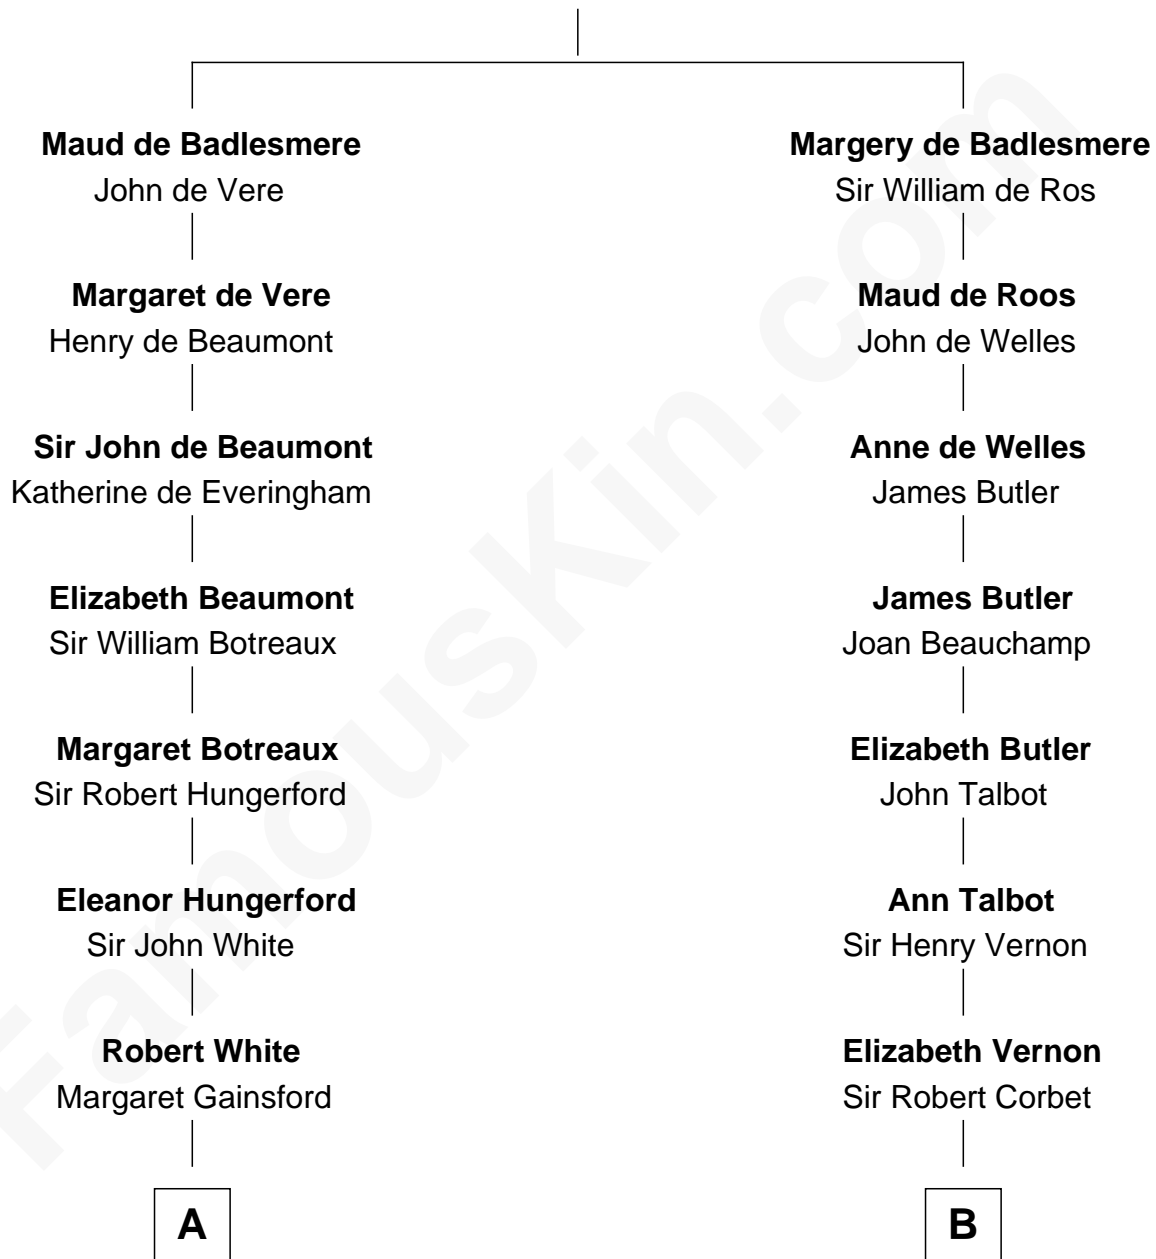

FamousKin.com
Relationship Chart of
Susana Ferrari Billinghamurst
Argentine Aviation Pioneer

18th cousin 2 times removed of

Joan Fontaine
Movie Actress

Bartholomew de Badlesmere

Margaret de Clare

FamousKin.com