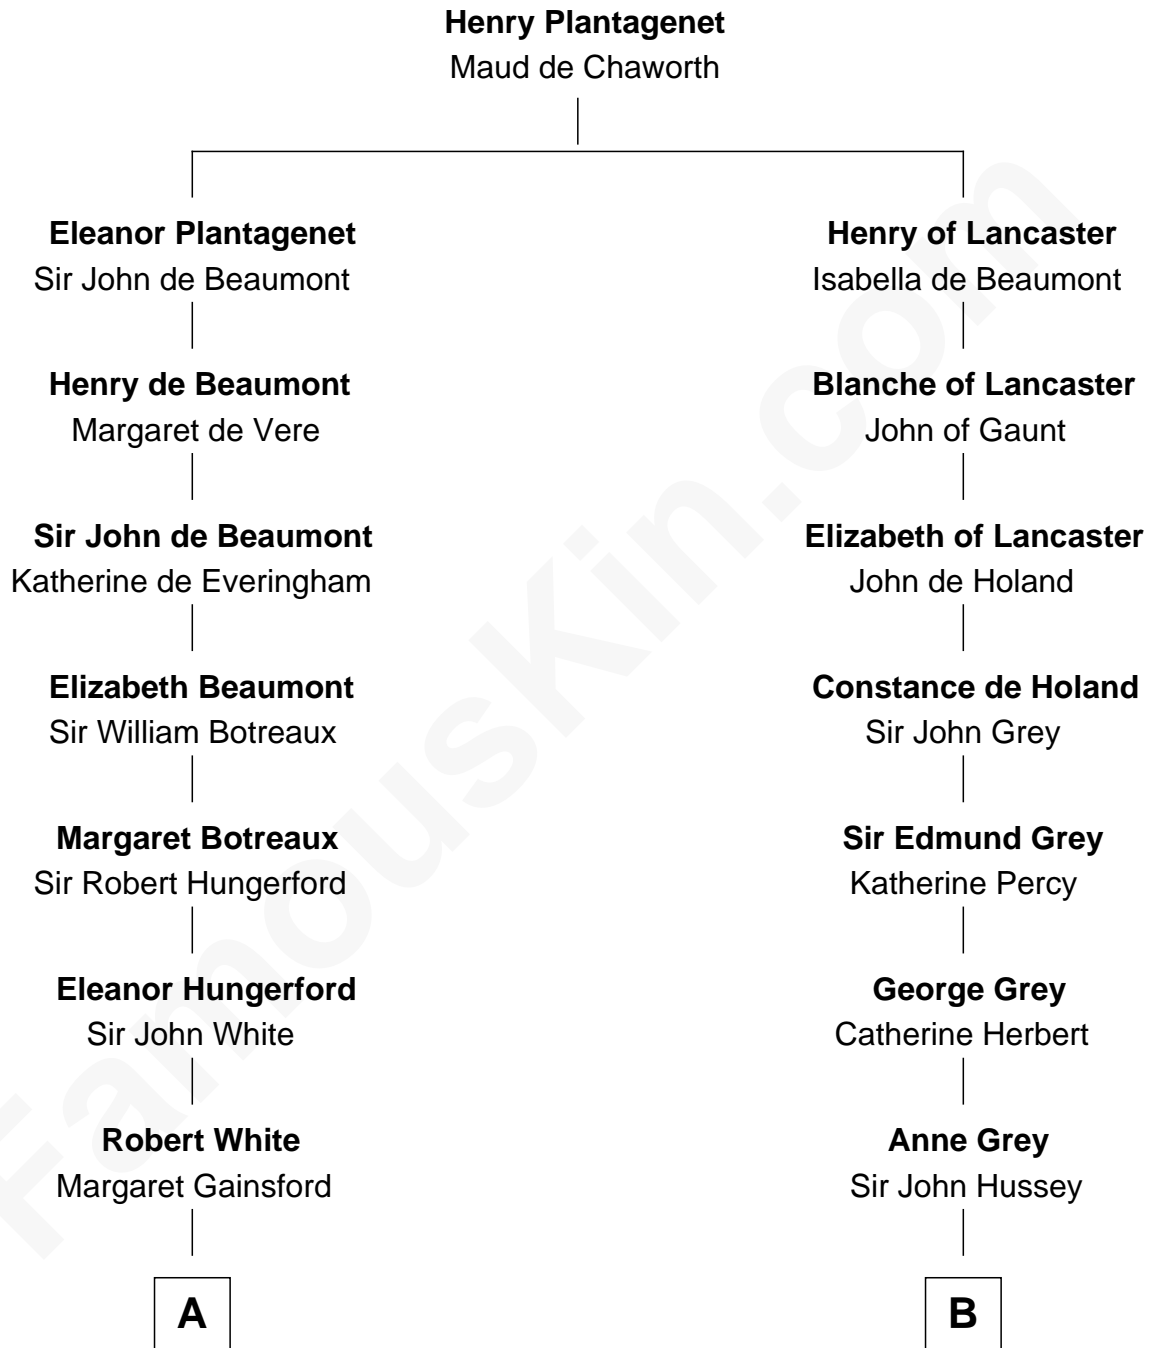

FamousKin.com
Relationship Chart of
Susana Ferrari Billinghamurst
Argentine Aviation Pioneer

13th cousin 7 times removed of

George Clinton
4th U.S. Vice President

C

—
Daniel Mariano Billinghamurst

Mercedes Merzano

—
Lisandro Billinghamurst

Ana Kidd

—
Rosa Laureana Billinghamurst

Alfredo Ferrari

—
Susana Ferrari Billinghamurst

Argentine Aviation Pioneer

FamousKin.com