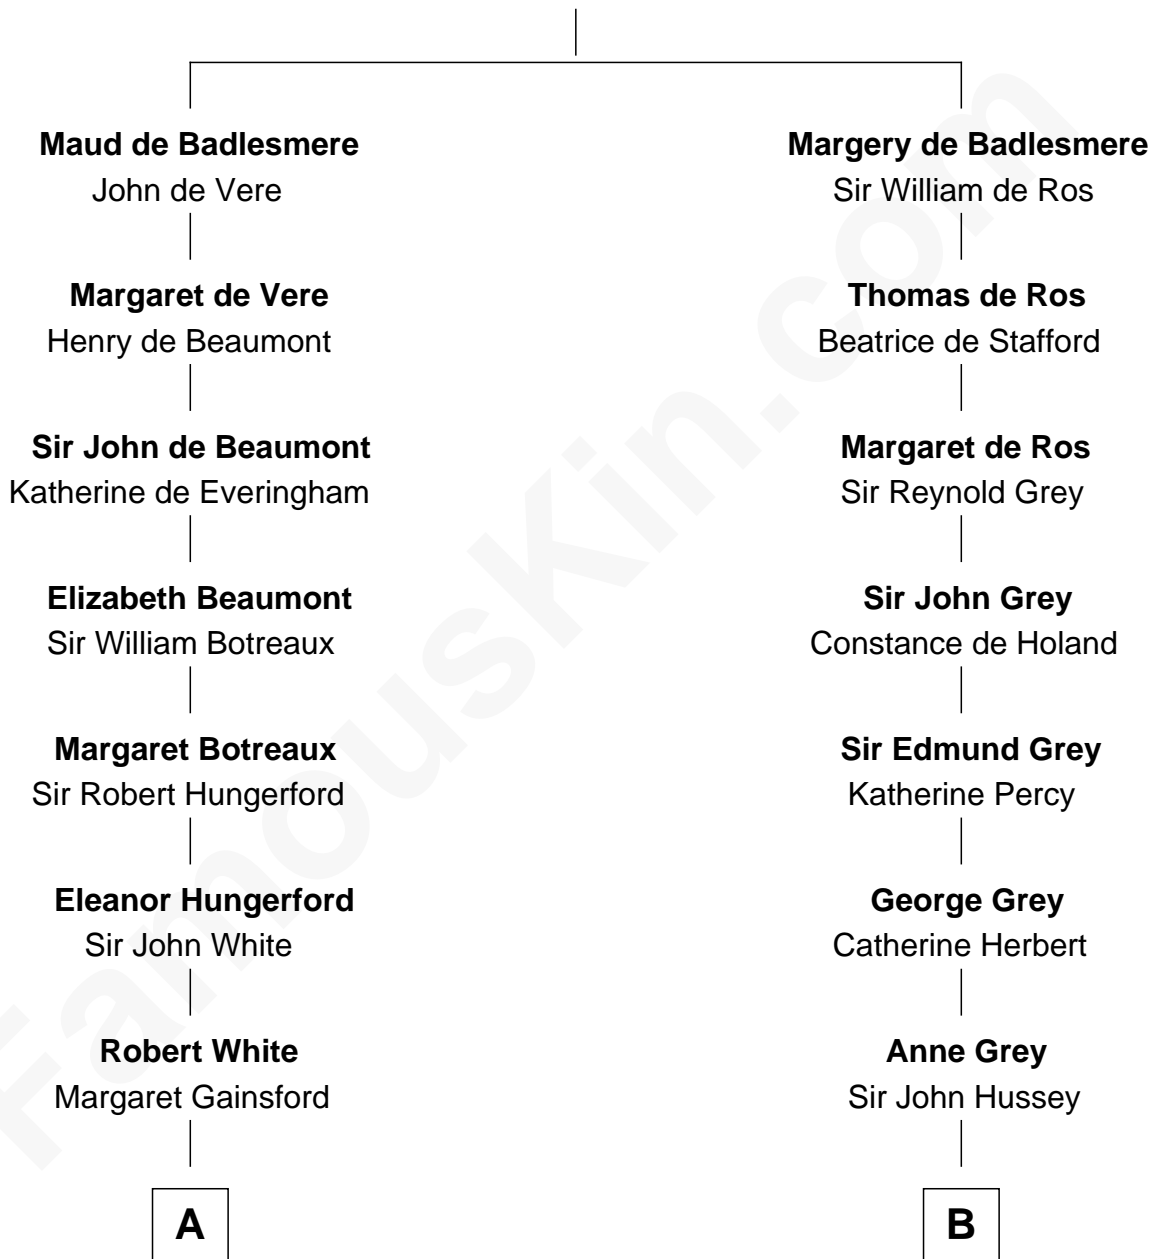

**FamousKin.com**  
**Relationship Chart of**  
**Susana Ferrari Billinghurst**  
*Argentine Aviation Pioneer*

13th cousin 7 times removed of

**George Clinton**  
*4th U.S. Vice President*

**Bartholomew de Badlesmere**

Margaret de Clare

**C**

—  
**Daniel Mariano Billinghamurst**

Mercedes Merzano

—  
**Lisandro Billinghamurst**

Ana Kidd

—  
**Rosa Laureana Billinghamurst**

Alfredo Ferrari

—  
**Susana Ferrari Billinghamurst**

*Argentine Aviation Pioneer*

FamousKin.com