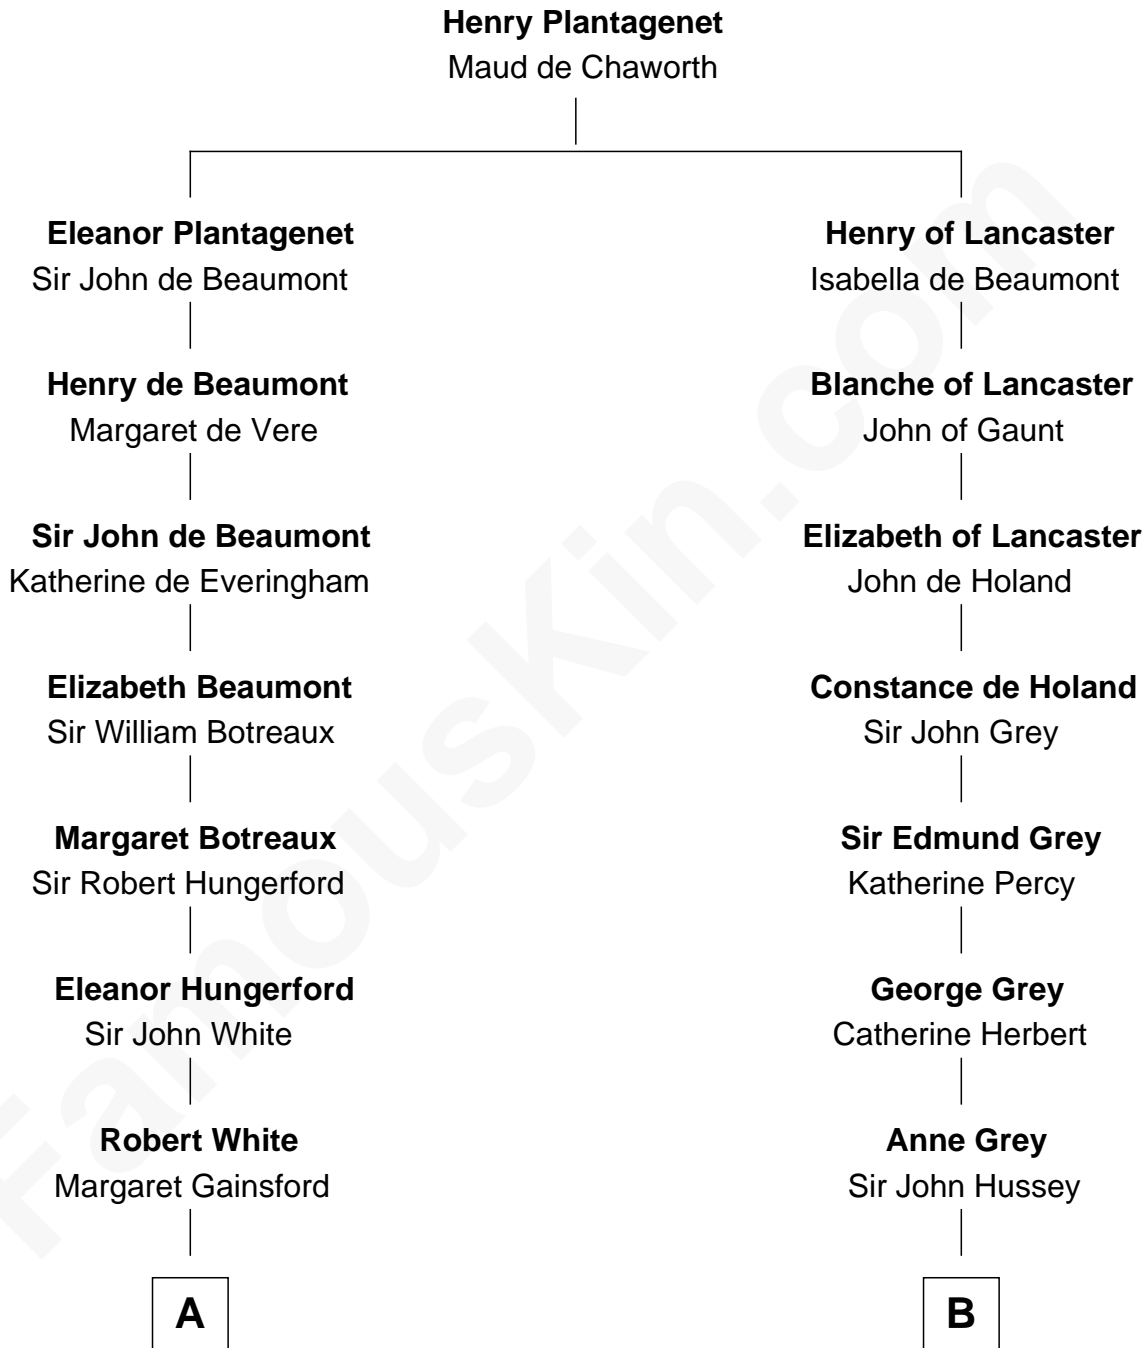

**FamousKin.com**  
**Relationship Chart of**  
**Susana Ferrari Billinghamurst**  
*Argentine Aviation Pioneer*

**14th cousin 6 times removed of**

**DeWitt Clinton**  
*6th Governor of New York*

**C**

**Daniel Mariano Billinghamurst**

Mercedes Merzano

**Lisandro Billinghamurst**

Ana Kidd

**Rosa Laureana Billinghamurst**

Alfredo Ferrari

**Susana Ferrari Billinghamurst**

*Argentine Aviation Pioneer*

FamousKin.com