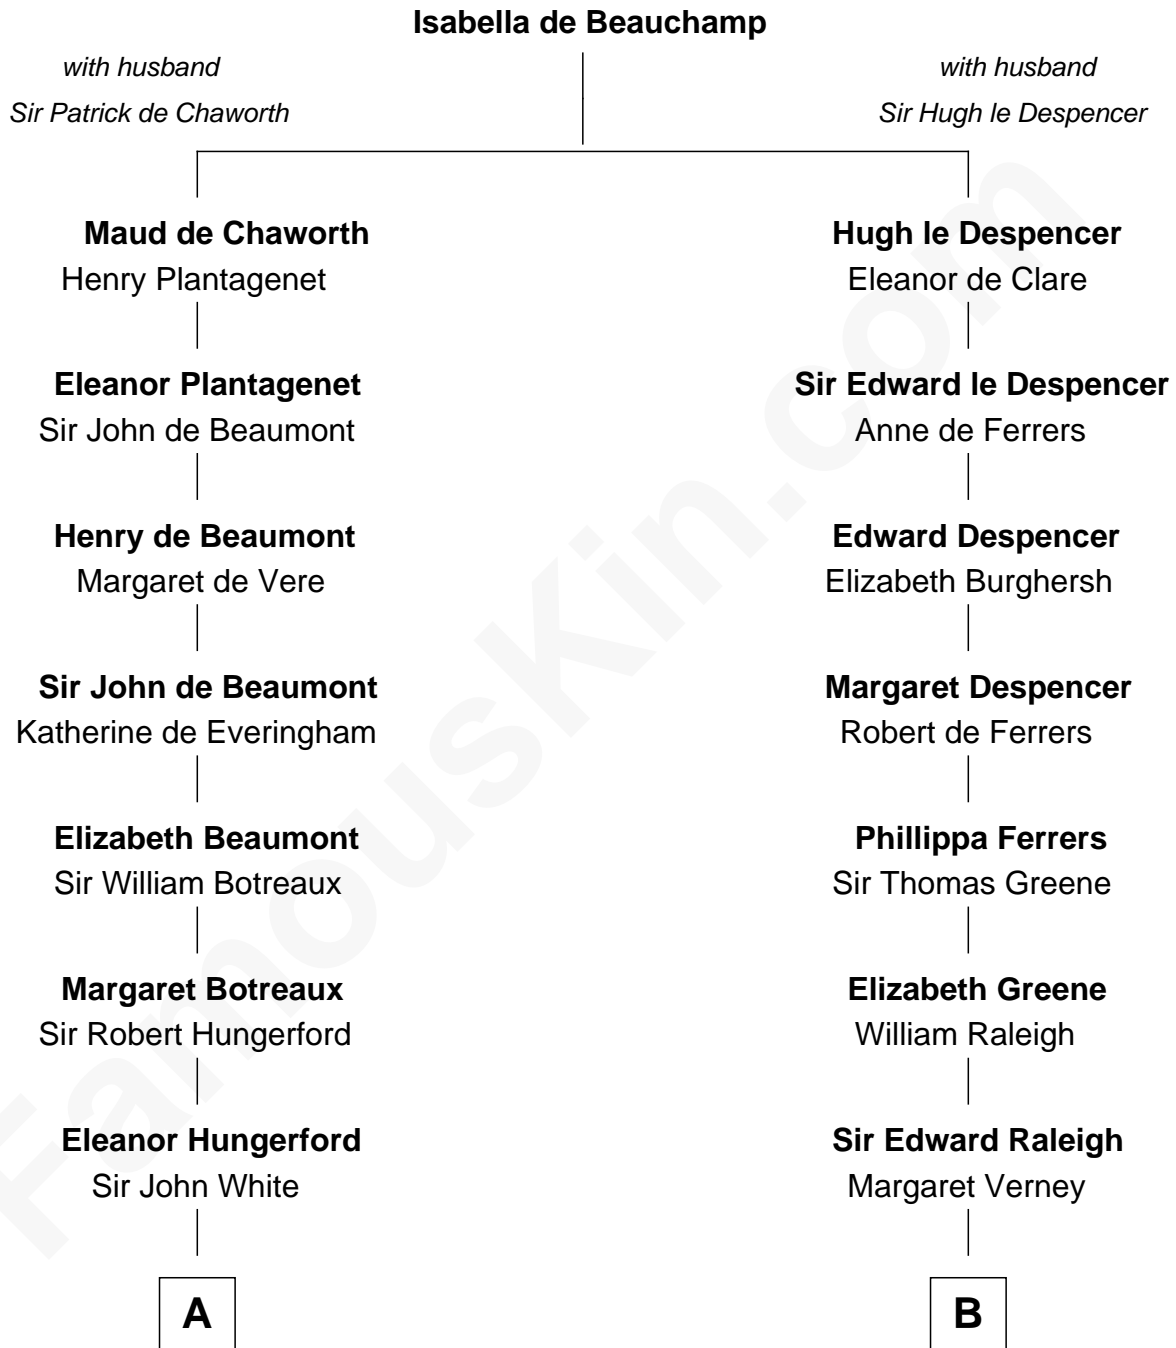

FamousKin.com
Relationship Chart of
Susana Ferrari Billinghurst
Argentine Aviation Pioneer

13th cousin 8 times removed of

Jonathan Swift
Author of Gulliver's Travels

C

Robert Billinghamurst
Maria Francisca Agrelo

Daniel Mariano Billinghamurst
Mercedes Merzano

Lisandro Billinghamurst
Ana Kidd

Rosa Laureana Billinghamurst
Alfredo Ferrari

Susana Ferrari Billinghamurst
Argentine Aviation Pioneer