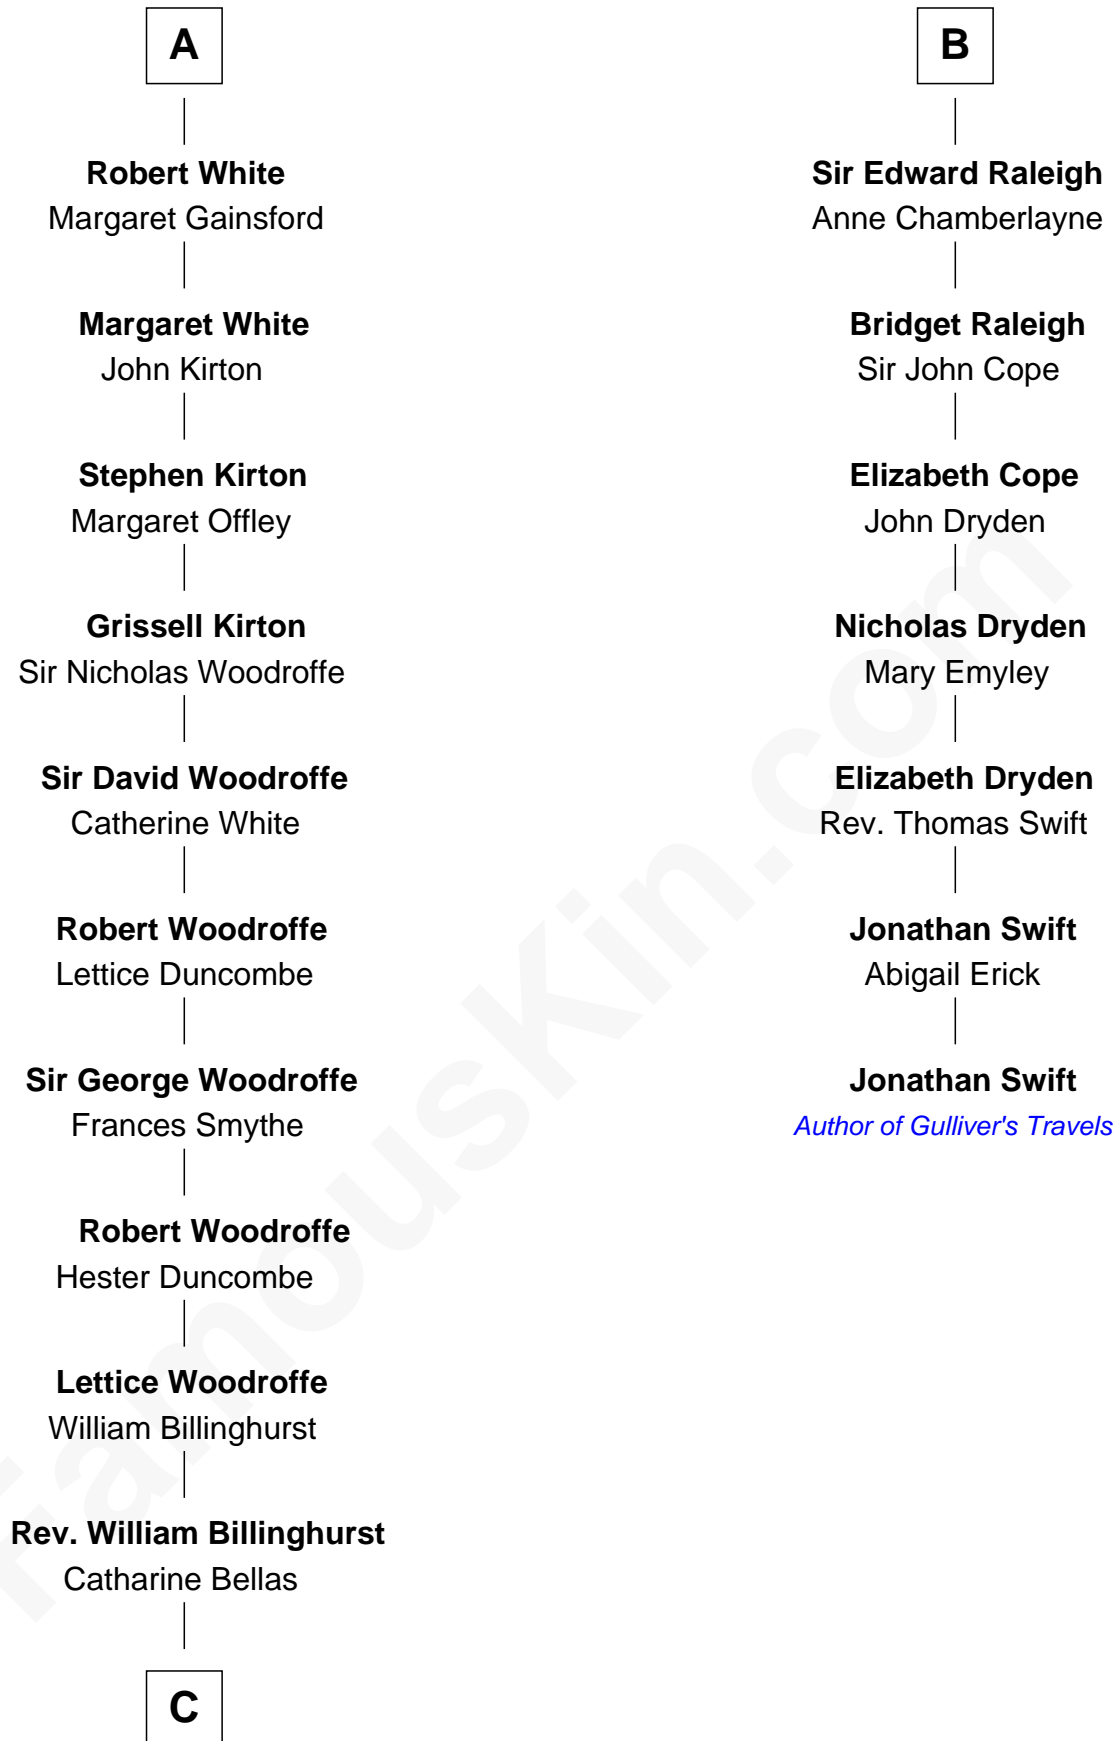

FamousKin.com
Relationship Chart of
Susana Ferrari Billinghurst
Argentine Aviation Pioneer

13th cousin 8 times removed of

Jonathan Swift
Author of Gulliver's Travels

C

Robert Billinghamurst
Maria Francisca Agrelo

Daniel Mariano Billinghamurst
Mercedes Merzano

Lisandro Billinghamurst
Ana Kidd

Rosa Laureana Billinghamurst
Alfredo Ferrari

Susana Ferrari Billinghamurst
Argentine Aviation Pioneer