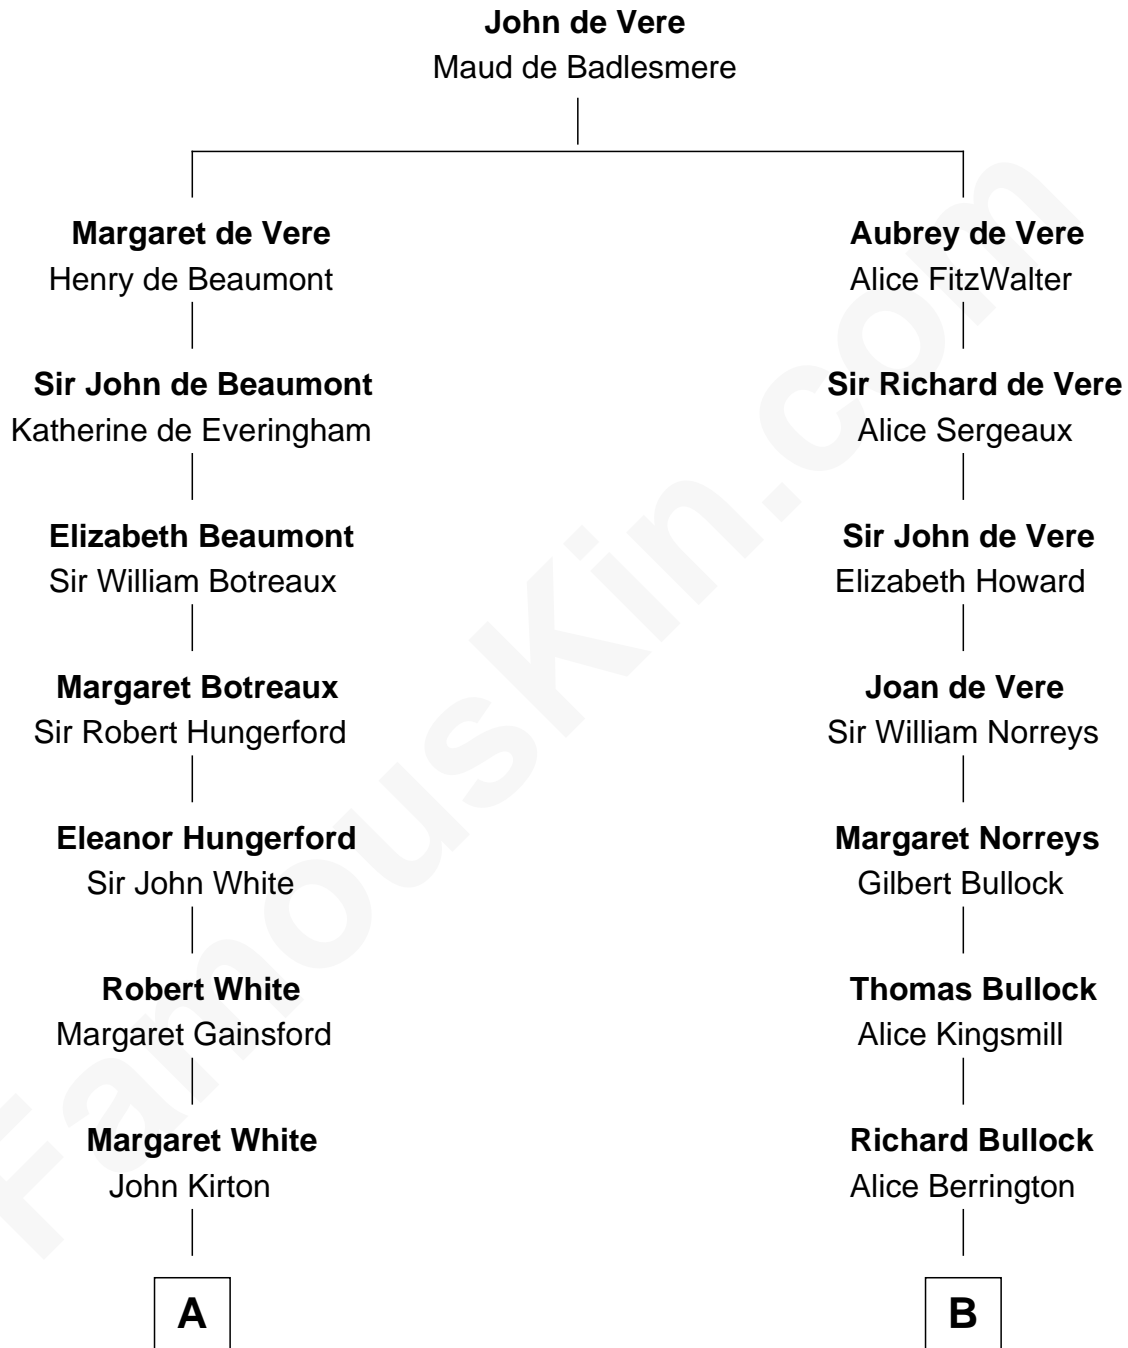

**FamousKin.com**  
**Relationship Chart of**  
**Susana Ferrari Billinghurst**  
*Argentine Aviation Pioneer*

17th cousin 2 times removed of

**Alan Ladd**  
*Movie Actor*

**C**

—  
**Lisandro Billinghamurst**

Ana Kidd

—  
**Rosa Laureana Billinghamurst**

Alfredo Ferrari

—  
**Susana Ferrari Billinghamurst**

*Argentine Aviation Pioneer*

FamousKin.com