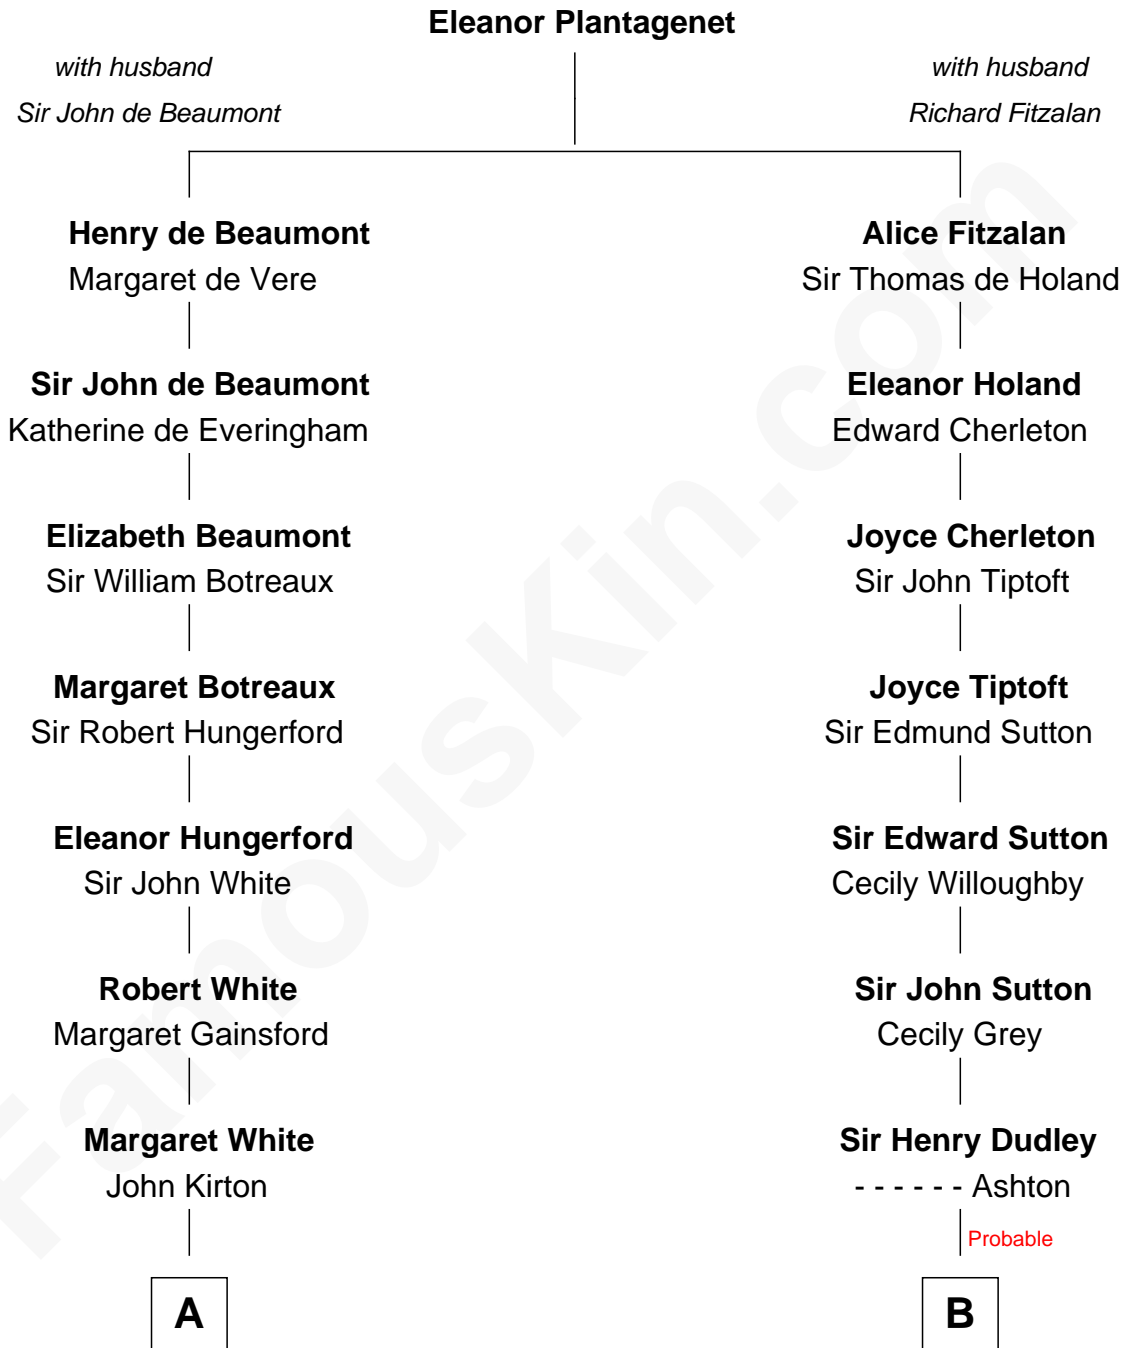

FamousKin.com
Relationship Chart of
Susana Ferrari Billinghurst
Argentine Aviation Pioneer

19th cousin of

Alan Ladd
Movie Actor

C

Lisandro Billinghurst

Ana Kidd

Rosa Laureana Billinghurst

Alfredo Ferrari

Susana Ferrari Billinghurst

Argentine Aviation Pioneer

D

Oscar F. Ladd

Julia Henrietta Meigs

Alan Harwood Ladd

Selina Raleigh

Alan Ladd